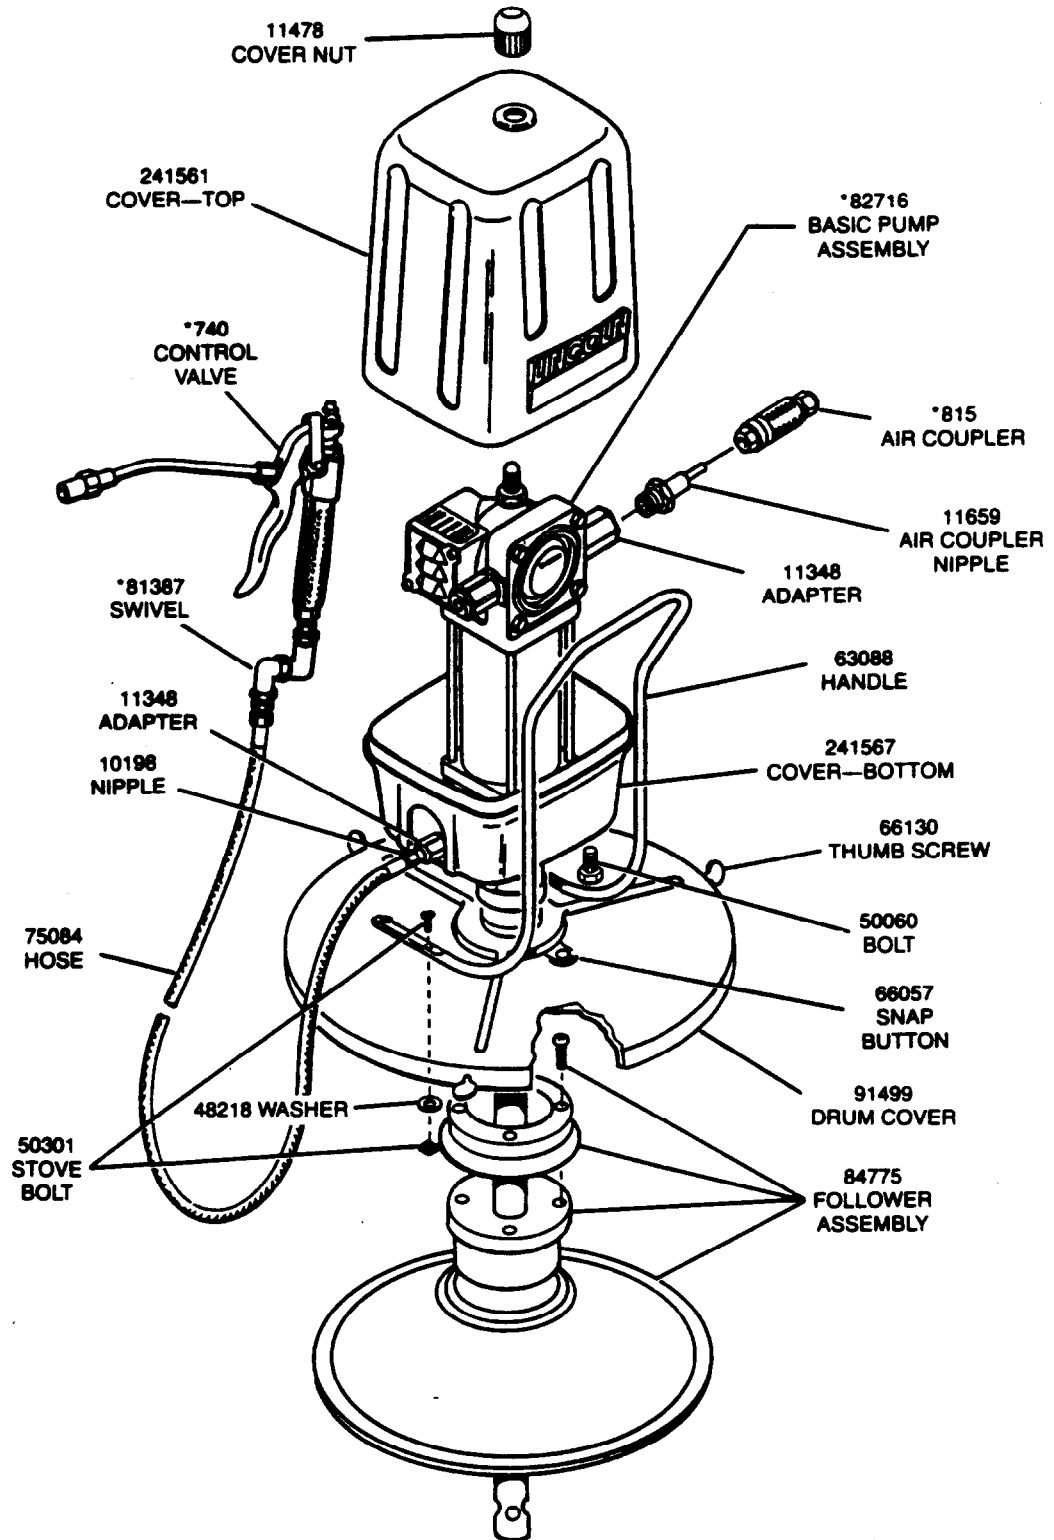

35 LB. SIZE ORIGINAL CONTAINER
50:1 RATIO

REPAIR PARTS

***REFER TO SEPARATE INSTRUCTIONS:**

740 Control Valve ~~Section A5, Page 52 Series~~
 815 Air Coupler Section A5, Page 52 Series
 81387 Swivel Section A5, Page 52 Series
 82716 Basic Pump Section A5, Page 54 Series

F3-2

COMPONENT PARTS

Part	Qty.	Description	Part	Qty.	Description
740	1	Control valve	66057	1	Snap button
815	1	Air coupler	66130	3	Thumb screw
10198	1	Nipple	75084	1	Lubricant hose
11348	2	Adapter	81387	1	Universal swivel
11478	1	Cover nut	82716	1	Basic pump assembly
11659	1	Air coupler nipple	91499	1	Drum cover
48218	4	Washer	84775	1	Follower assembly
50060	4	Bolt	241561	1	Cover—top
50301	4	Stove bolt and nut	241567	1	Cover—bottom
63088	1	Handle			

RETAIN THIS INFORMATION FOR FUTURE REFERENCE

When ordering replacement parts, list: Part Number, Description, Model Number, and Series Letter.

LINCOLN provides a Distributor Network that stocks equipment and replacement parts.