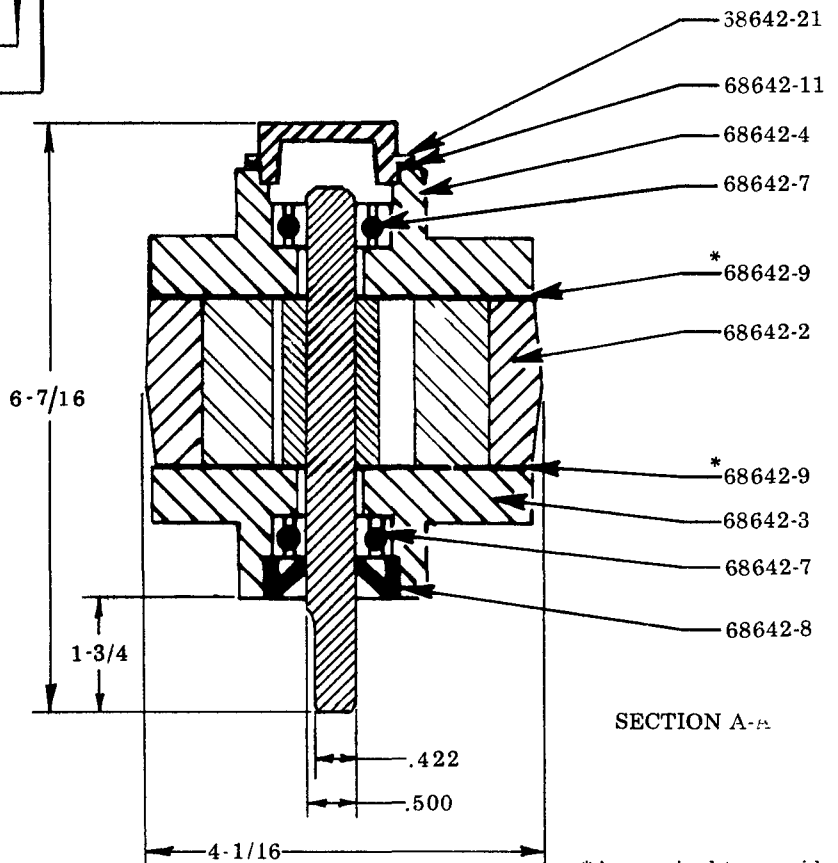

# ROTARY AIR MOTOR

1 HORSEPOWER

# Model 68642

### SERVICE PARTS

PART NO.	DESCRIPTION
65221	Name Plate
68642-2	Body
68642-3	Drive End Plate
68642-4	End Plate
68642-5	Rotor Assembly
68642-6	Vanes
68642-7	Bearing
68642-8	Seal
68642-9	Body Gasket
68642-11	End Cap Gasket
68642-13	Muffer
68642-14	Muffer Felt
68642-15	Muffer Screen
68642-16	Dowel Pin
68642-21	End Cap

\*As required to provide .003" - .004" end clearance.

**LINCOLN ST. LOUIS**  
4010 GOODFELLOW BLVD • ST LOUIS, MO 63120 • (314) 383 5900

**SECTION - A 52**  
**PAGE - 16**