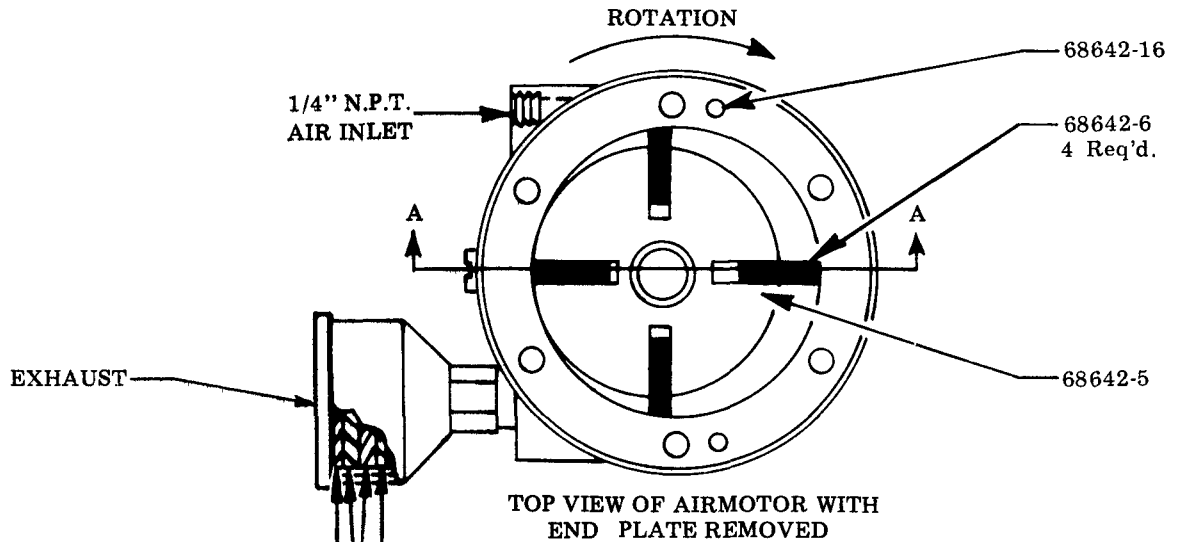

# ROTARY AIR MOTOR

1 HORSEPOWER

### SERVICE PARTS

PART NO.	DESCRIPTION
65221	Name Plate
68642-2	Body
68642-3	Drive End Plate
68642-4	End Plate
68642-5	Rotor Assembly
68642-6	Vanes
68642-7	Bearing
68642-8	Seal
68642-9	Body Gasket
68642-11	End Cap Gasket
68642-13	Muffer
68642-14	Muffer Felt
68642-15	Muffer Screen
68642-16	Dowel Pin
68642-21	End Cap