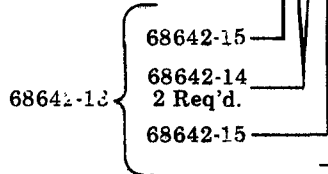

### SERVICE PARTS

PART NO.	DESCRIPTION
65221	Name Plate
68642-2	Body
68642-3	Drive End Plate
68642-4	End Plate
68642-5	Rotor Assembly
68642-6	Vanes
68642-7	Bearing
68642-8	Seal
68642-9	Body Gasket
68642-11	End Cap Gasket
68642-13	Muffer
68642-14	Muffer Felt
68642-15	Muffer Screen
68642-16	Dowel Pin
68642-21	End Cap