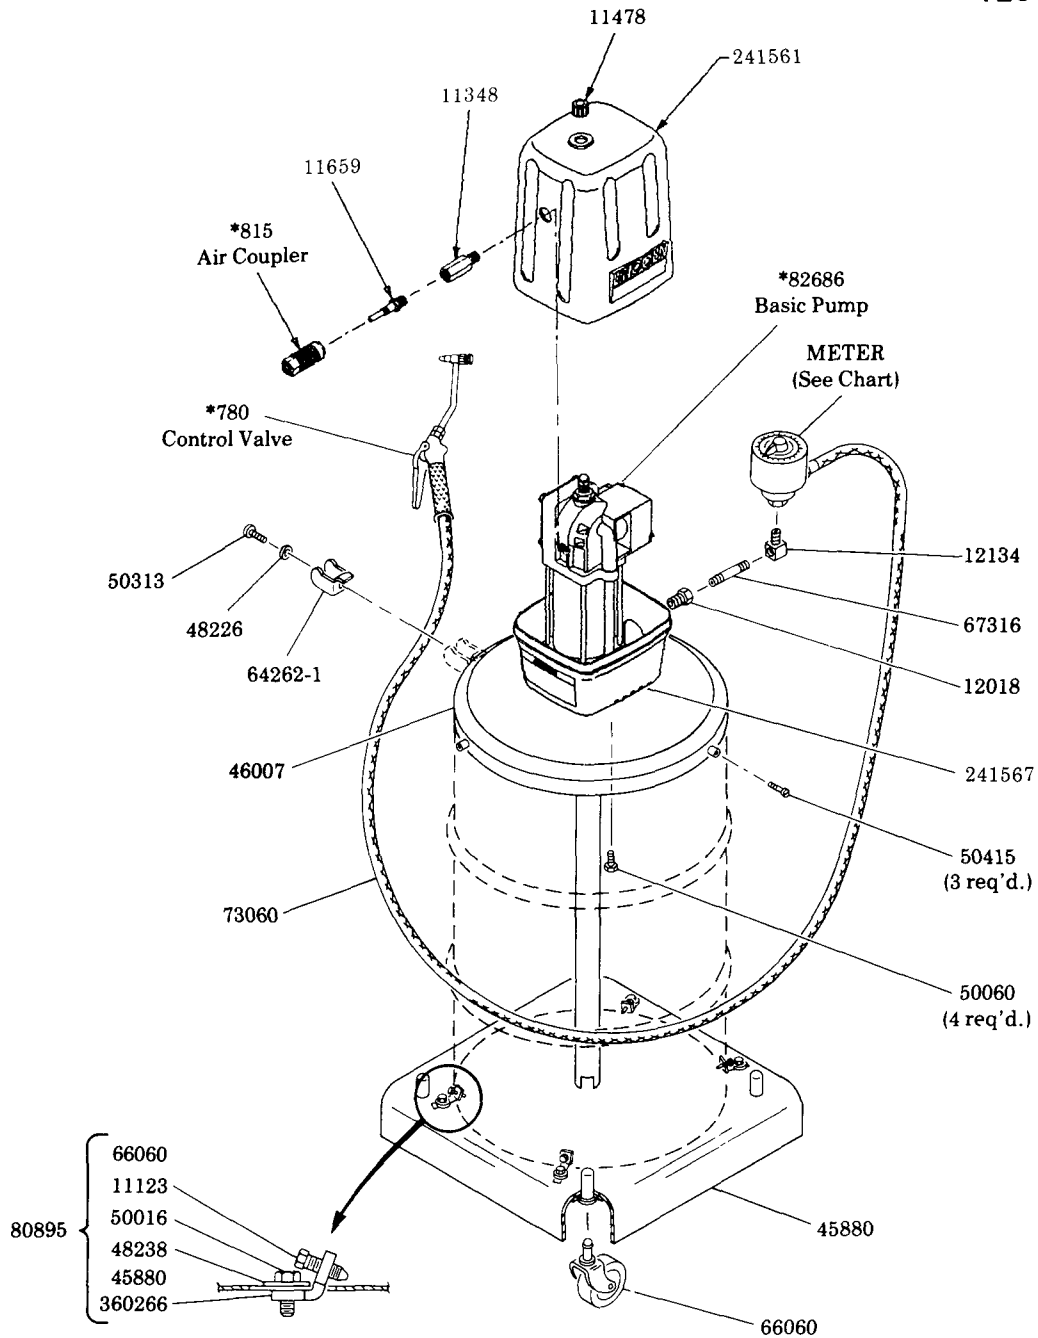

**120 LB. DRUM SIZE  
3:1 RATIO**

**\*REFER TO SEPARATE INSTRUCTIONS**

780 Control Valve	Section F21,	Page 11 Series
815 Air Coupler	Section G9,	Page 2 Series
82686 Basic Pump	Section A6,	Page 4 Series

**METERS**

Model	Meter
435	870 (Pt.)
435LN	873 (Litre)

## SERVICE PARTS

Part	Qty.	Description	Part	Qty.	Description
780	1	Volume control valve	50060	4	Screw
815	1	Air coupler	50313	1	Stove bolt and nut
11123	4	Set screw	50415	3	Drum cover screw
11348	1	Adapter	64262-1	1	Nozzle hanger
11478	1	Cover nut	66060	4	Caster
11659	1	Air coupler nipple	67316	1	Adapter
12018	1	Reducer	73060	1	Hose
12134	1	Elbow	80895	1	Truck assembly
45880	1	Truck plate assembly	82686	1	Basic pump assembly
46007	1	Drum cover	241561	1	Airmotor cover
48226	1	Washer	241567	1	Cover-bottom
48238	4	Washer	360266	4	Clamp
50016	4	Screw			