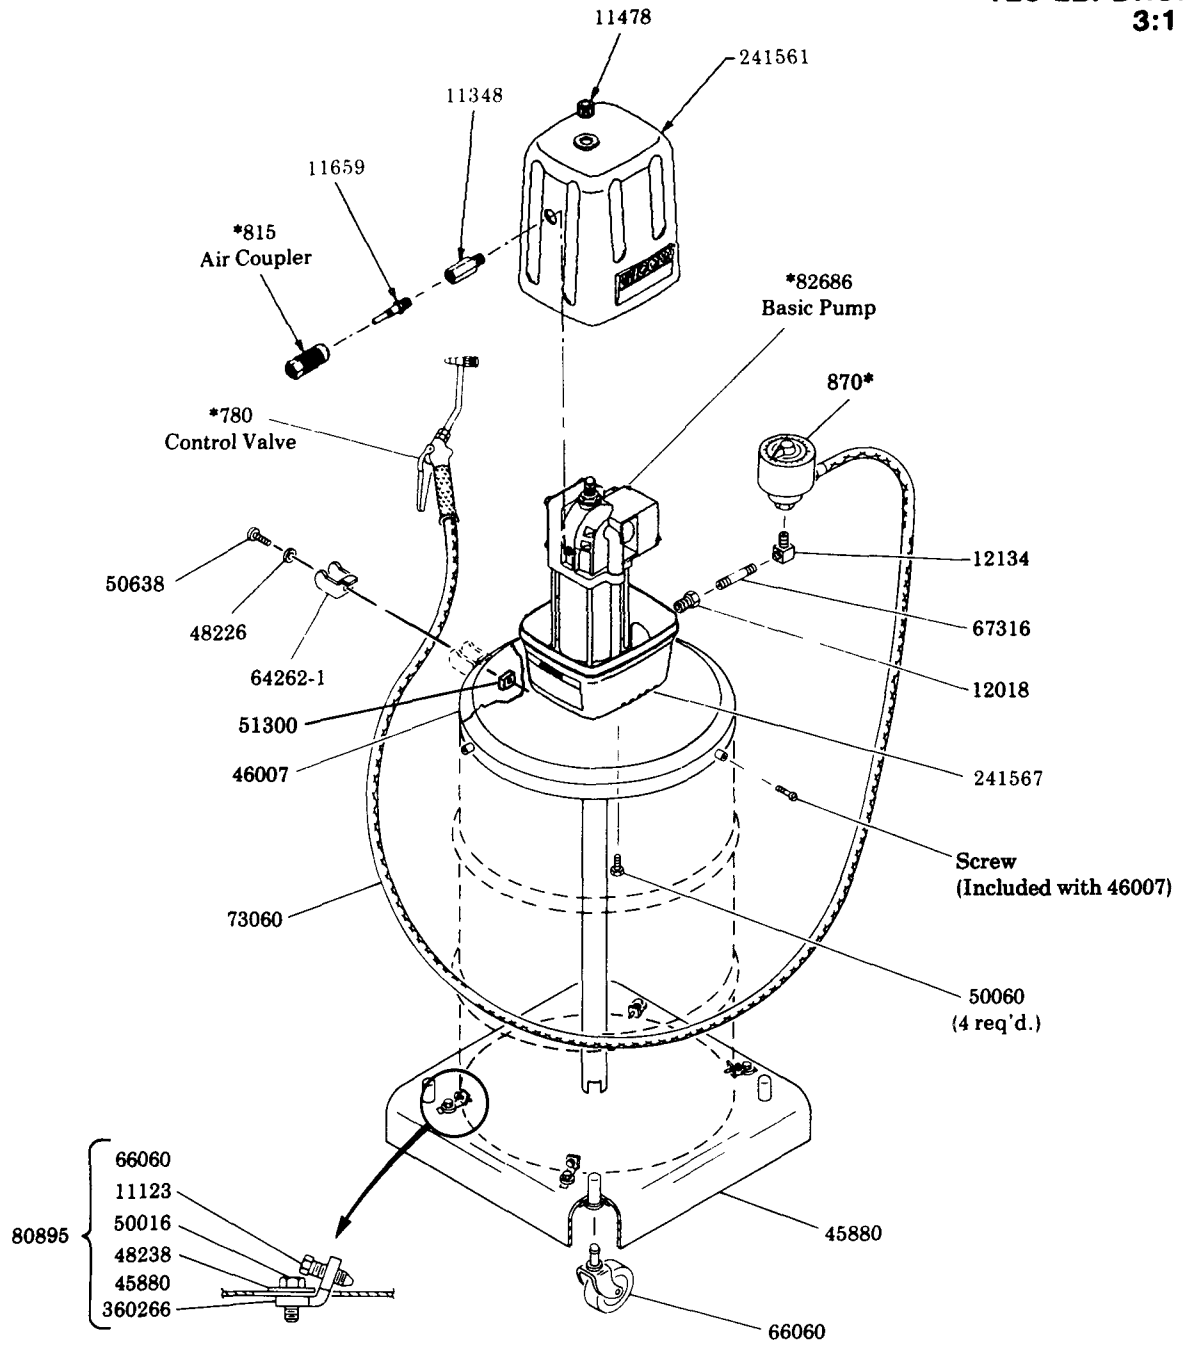

**120 LB. DRUM SIZE
3:1 RATIO**

* REFER TO SEPARATE INSTRUCTIONS			
780	Control Valve	870	Meter
815	Air Coupler	82686	Basic Pump

SERVICE PARTS

Part	Qty.	Description	Part	Qty.	Description
780	1	Volume control valve	50016	4	Screw
815	1	Air coupler	50060	4	Screw
870	1	Meter	50638	1	Stove bolt
11123	4	Set screw	51300	1	Nut
11348	1	Adapter	64262-1	1	Nozzle hanger
11478	1	Cover nut	66060	4	Caster
11659	1	Air coupler nipple	67316	1	Adapter
12018	1	Reducer	73060	1	Hose
12134	1	Elbow	80895	1	Truck assembly
45880	1	Truck plate assembly	82686	1	Basic pump assembly
46007	1	Drum cover	241561	1	Airmotor cover
48226	1	Washer	241567	1	Cover-bottom
48238	4	Washer	360266	4	Clamp

RETAIN THIS INFORMATION FOR FUTURE REFERENCE

When ordering replacement parts, list: Part Number, Description, Model Number, and Series Letter.

LINCOLN provides a Distributor Network that stocks equipment and replacement parts.