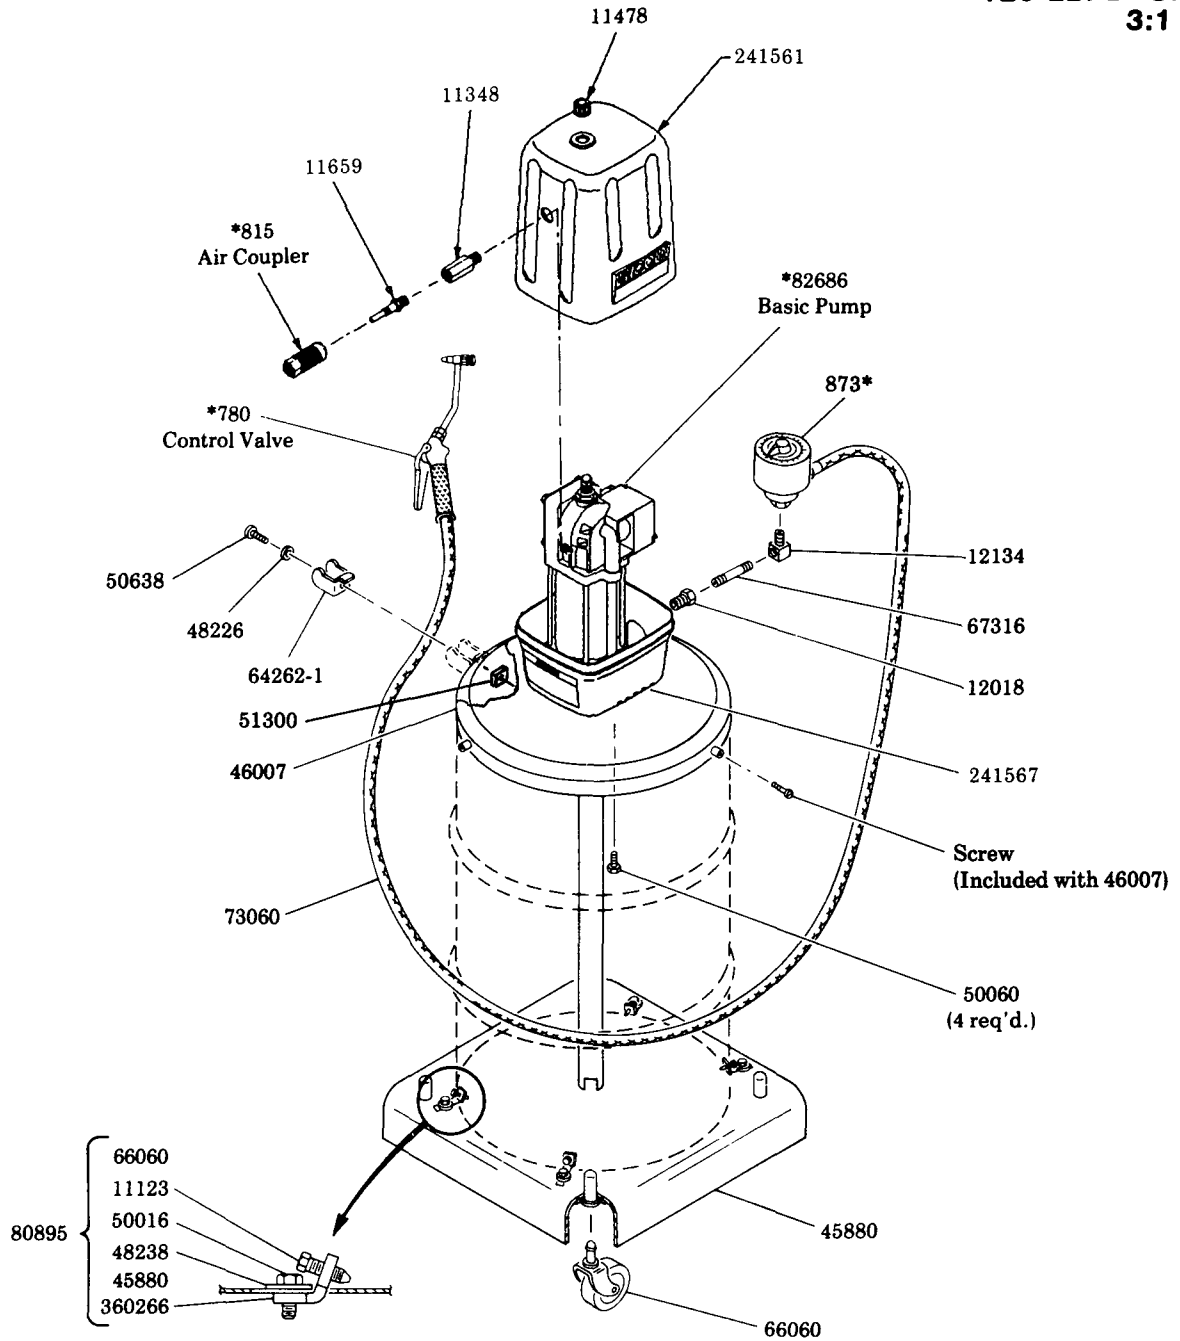

**120 LB. DRUM SIZE  
3:1 RATIO**

<b>* REFER TO SEPARATE INSTRUCTIONS</b>			
780	Control Valve	873	Meter
815	Air Coupler	82686	Basic Pump

## SERVICE PARTS

Part	Qty.	Description	Part	Qty.	Description
780	1	Volume control valve	50016	4	Screw
815	1	Air coupler	50060	4	Screw
873	1	Meter	50638	1	Stove bolt
11123	4	Set screw	51300	1	Nut
11348	1	Adapter	64262-1	1	Nozzle hanger
11478	1	Cover nut	66060	4	Caster
11659	1	Air coupler nipple	67316	1	Adapter
12018	1	Reducer	73060	1	Hose
12134	1	Elbow	80895	1	Truck assembly
45880	1	Truck plate assembly	82686	1	Basic pump assembly
46007	1	Drum cover	241561	1	Airmotor cover
48226	1	Washer	241567	1	Cover-bottom
48238	4	Washer	360266	4	Clamp

**RETAIN THIS INFORMATION FOR FUTURE REFERENCE**

When ordering replacement parts, list: Part Number, Description, Model Number, and Series Letter.

LINCOLN provides a Distributor Network that stocks equipment and replacement parts.