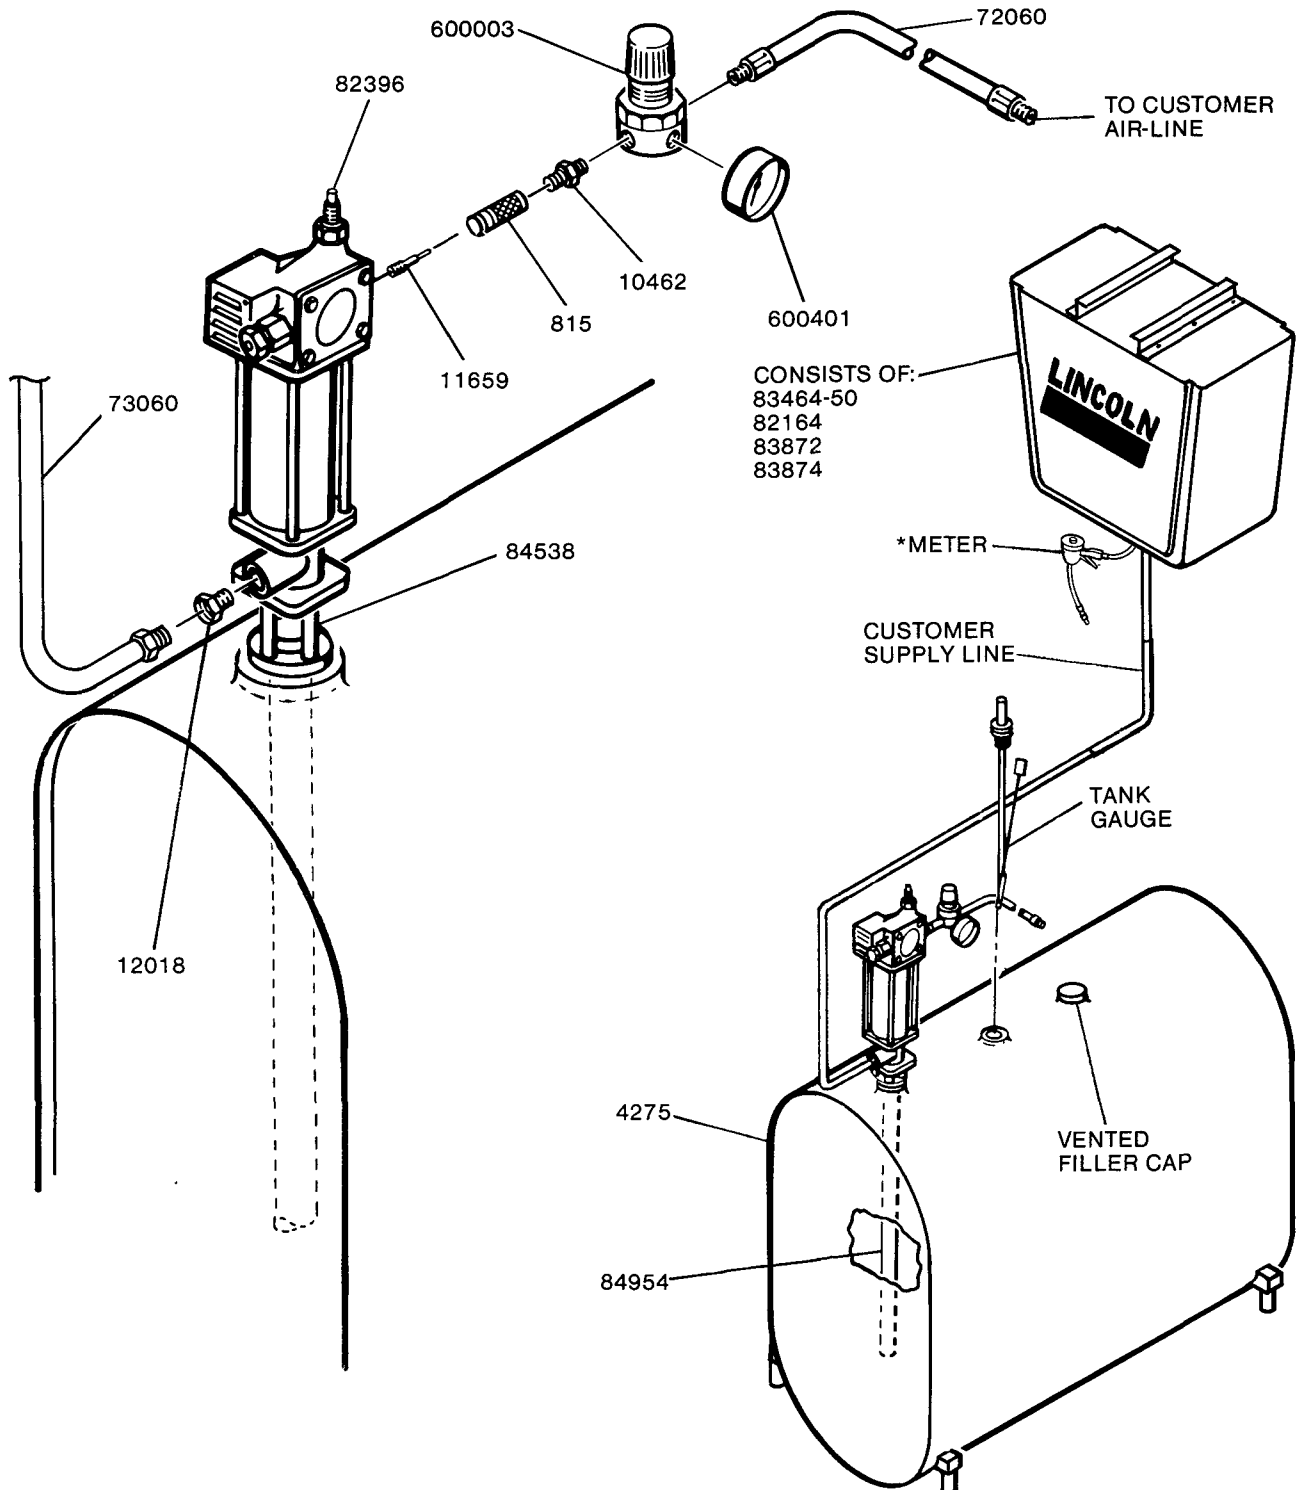

WITH 275 GALLON OBOURND TANK

Model 4278 consists of:

Part	Qty.	Description
4275	1	250 gallon bench top tank with tank gauge
4281	1	Lube equipment package
		Consisting of:
815	1	Air coupler
10462	1	Nipple
11659	1	Air nipple
12018	1	Bushing
72060	1	1/4" I.D. air hose (5 ft.)
73060	1	1/2" I.D. air hose (5 ft.)
82396	1	Pump assembly (3:1)
83464-50	1	Open reel assembly (50 ft.)
84538	1	Bung bushing
84954	1	Suction tube
600003	1	Air regulator
600401	1	Air pressure gauge
82164	1	End panel set
83872	1	Decorative cabinet
83874	1	Mounting Rail Set

*Order either standard Pistol Grip or Preset Countdown Meter separately.

Pistol Grip

Model 867 - Gallons
 Model 877 - Quarts
 Model 879 - Imp. Quarts
 Model 899 - Liters

Preset Countdown

Model 3867 - Quarts
 Model 3868 - Gallons
 Model 3879 - Imp. Quarts
 Model 3942 - Liters

RETAIN THIS INFORMATION FOR FUTURE REFERENCE

When ordering replacement parts, list: Part Number, Description, Model Number, and Series Letter.

LINCOLN provides a Distributor Network that stocks equipment and replacement parts.