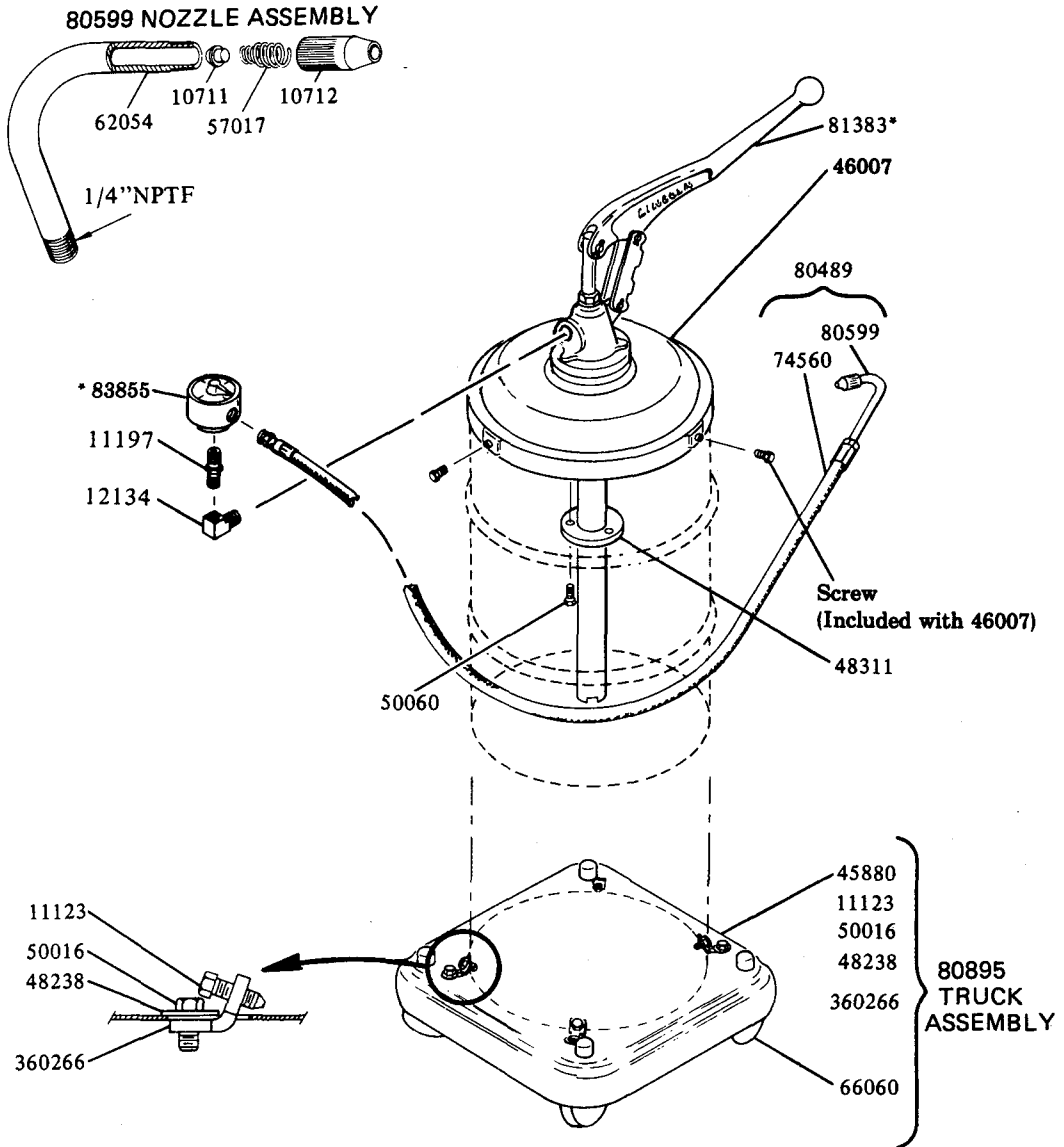

*** REFER TO SEPARATE INSTRUCTIONS**

81383	Basic Pump
83855	Meter Ass'y

SERVICE PARTS

Part	Qty.	Description	Part	Qty.	Description
10711	1	Nozzle check	57017	1	Spring
10712	1	Nozzle tip	62054	1	Nozzle tube
11123	4	Screw	66060	4	Caster
11197	1	Adapter	74560	1	Hose
12134	1	Elbow	80489	1	Hose & nozzle assembly
45880	1	Truck plate assembly	80599	1	Nozzle assembly
46007	1	Drum cover	81383	1	Bare pump assembly
48238	4	Washer	83855	1	Meter Ass'y
48311	1	Reinforcing washer	360266	4	Clamp
50016	4	Screw			
50060	3	Screw			

RETAIN THIS INFORMATION FOR FUTURE REFERENCE

When ordering replacement parts, list: Part Number, Description, Model Number, and Series Letter.

LINCOLN provides a Distributor Network that stocks equipment and replacement parts.