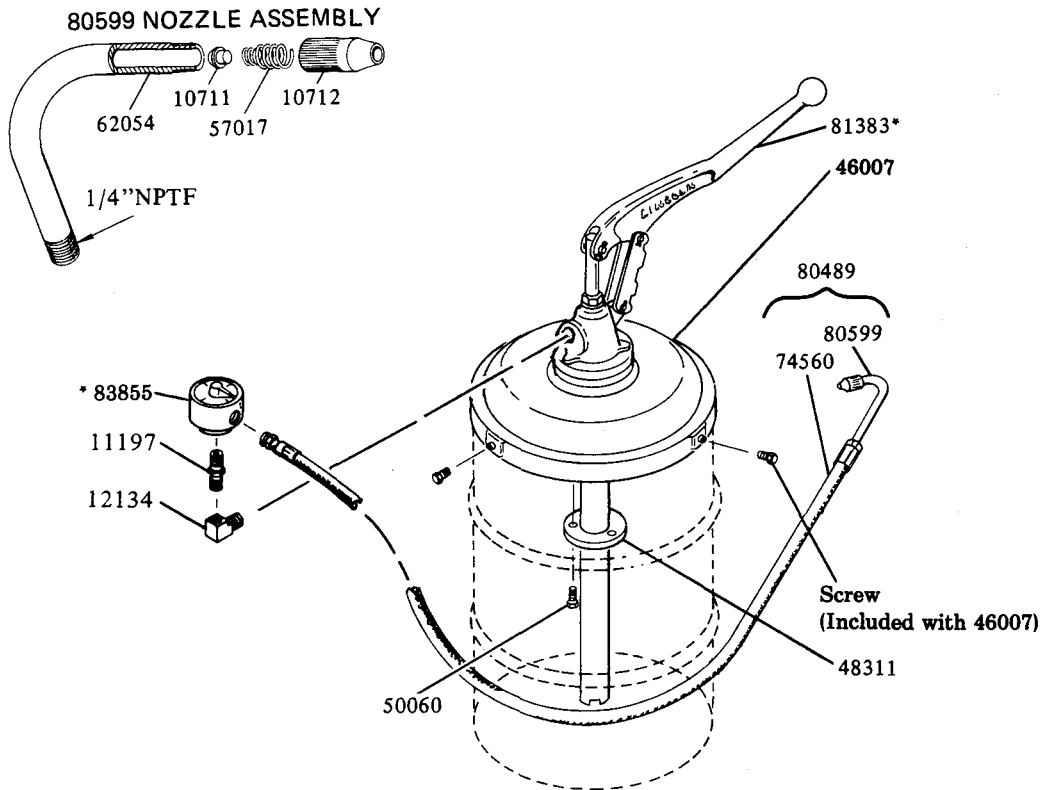

*** REFER TO SEPARATE INSTRUCTIONS**

81383	Basic Pump
83855	Meter Ass'y

SERVICE PARTS

Part	Qty.	Description
10711	1	Nozzle check
10712	1	Nozzle tip
11197	1	Adapter
12134	1	Elbow
46007	1	Drum cover
48311	1	Reinforcing washer
50060	3	Screw
57017	1	Spring
62054	1	Nozzle tube
74560	1	Hose
80489	1	Hose & nozzle assembly
80599	1	Nozzle assembly
81383	1	Bare pump assembly
83855	1	Meter assembly