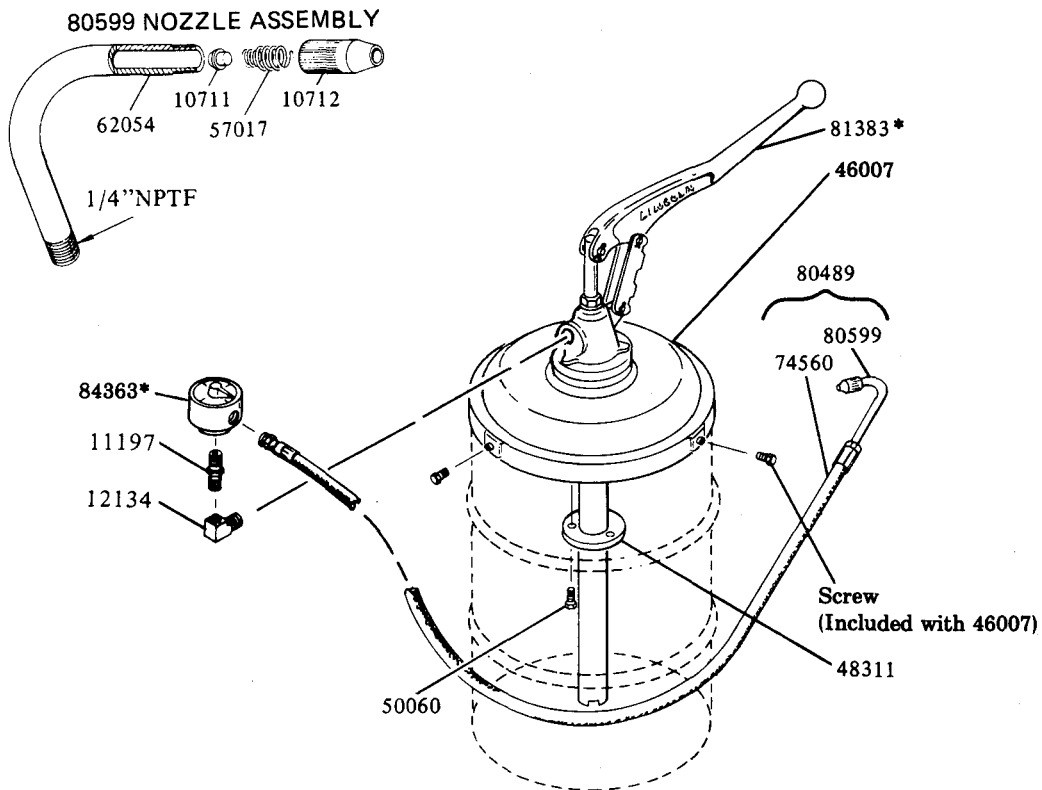

**\* REFER TO SEPARATE INSTRUCTIONS**

81383 Basic Pump  
84363 Meter Ass'y

**SERVICE PARTS**

Part	Qty.	Description
10711	1	Nozzle check
10712	1	Nozzle tip
11197	1	Adapter
12134	1	Elbow
46007	1	Drum cover
48311	1	Reinforcing washer
50060	3	Screw
57017	1	Spring
62054	1	Nozzle tube
74560	1	Hose
80489	1	Hose & nozzle assembly
80599	1	Nozzle assembly
81383	1	Bare pump assembly
84363	1	Meter assembly