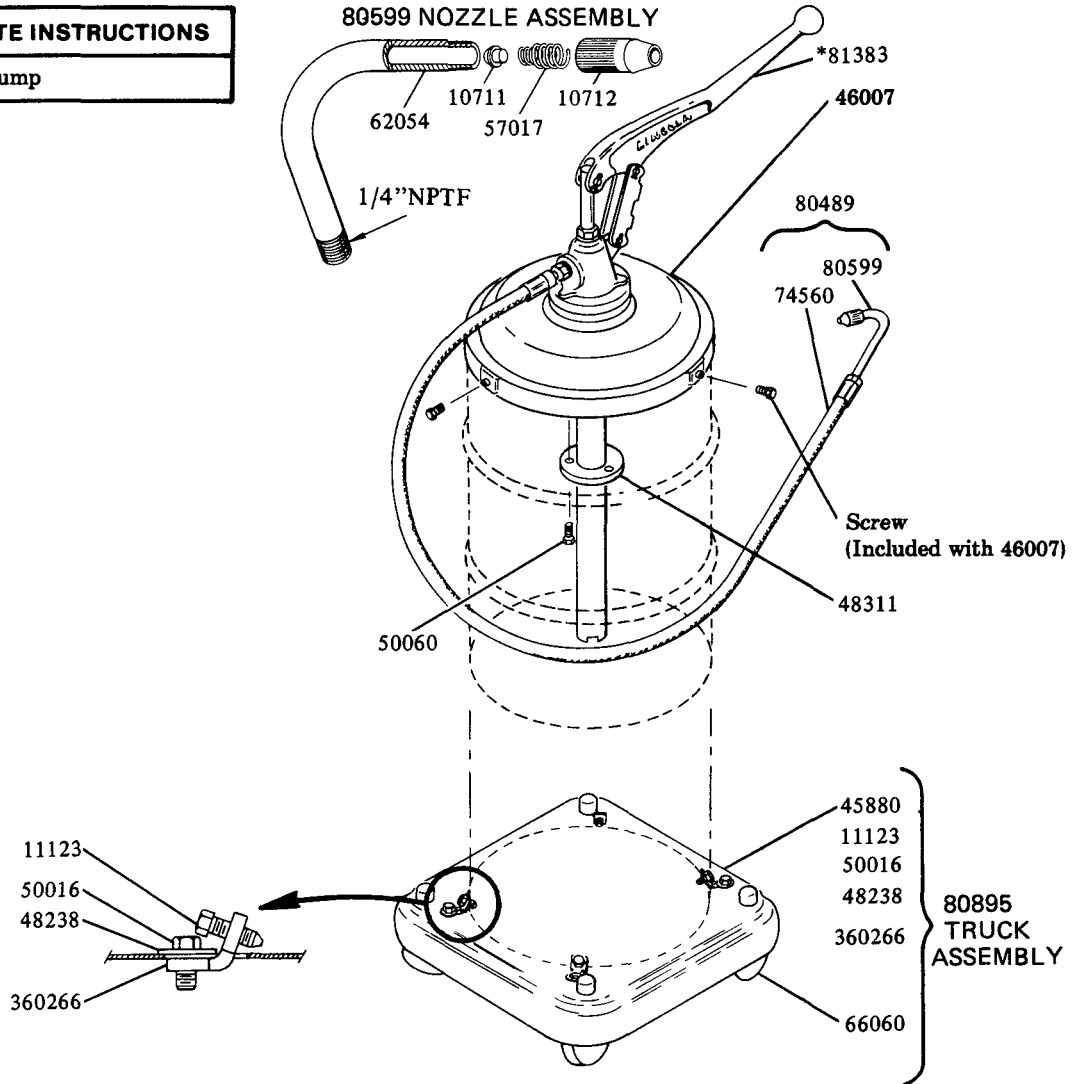

* REFER TO SEPARATE INSTRUCTIONS

81383 Basic Pump

SERVICE PARTS

Part	Qty.	Description	Part	Qty.	Description
10711	1	Nozzle check	57017	1	Spring
10712	1	Nozzle tip	62054	1	Nozzle tube
11123	4	Screw	66060	4	Caster
11197	1	Adapter	74560	1	Hose
12134	1	Elbow	80489	1	Hose & nozzle assembly
45880	1	Truck plate assembly	80599	1	Nozzle assembly
46007	1	Drum cover	80895	1	Truck assembly
48238	4	Washer	81383	1	Bare pump assembly
48311	1	Reinforcing washer	360266	4	Clamp
50016	4	Screw			
50060	3	Screw			