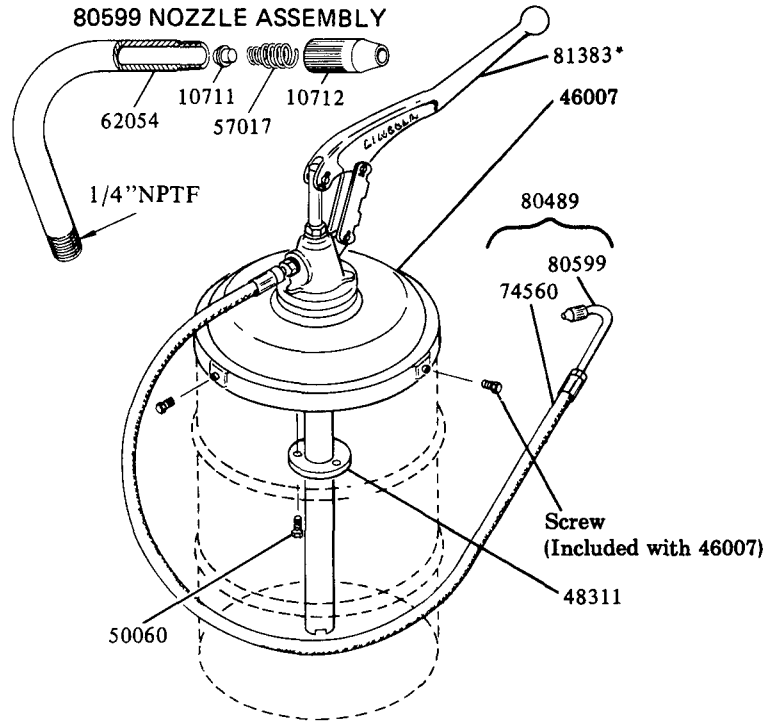

*** REFER TO SEPARATE INSTRUCTIONS**

81383 Basic Pump

SERVICE PARTS

Part	Qty.	Description
10711	1	Nozzle check
10712	1	Nozzle tip
46007	1	Drum cover
48311	1	Reinforcing washer
50060	3	Screw
57017	1	Spring
62054	1	Nozzle tube
74560	1	Hose
80489	1	Hose & nozzle assembly
80599	1	Nozzle assembly
81383	1	Bare pump assembly