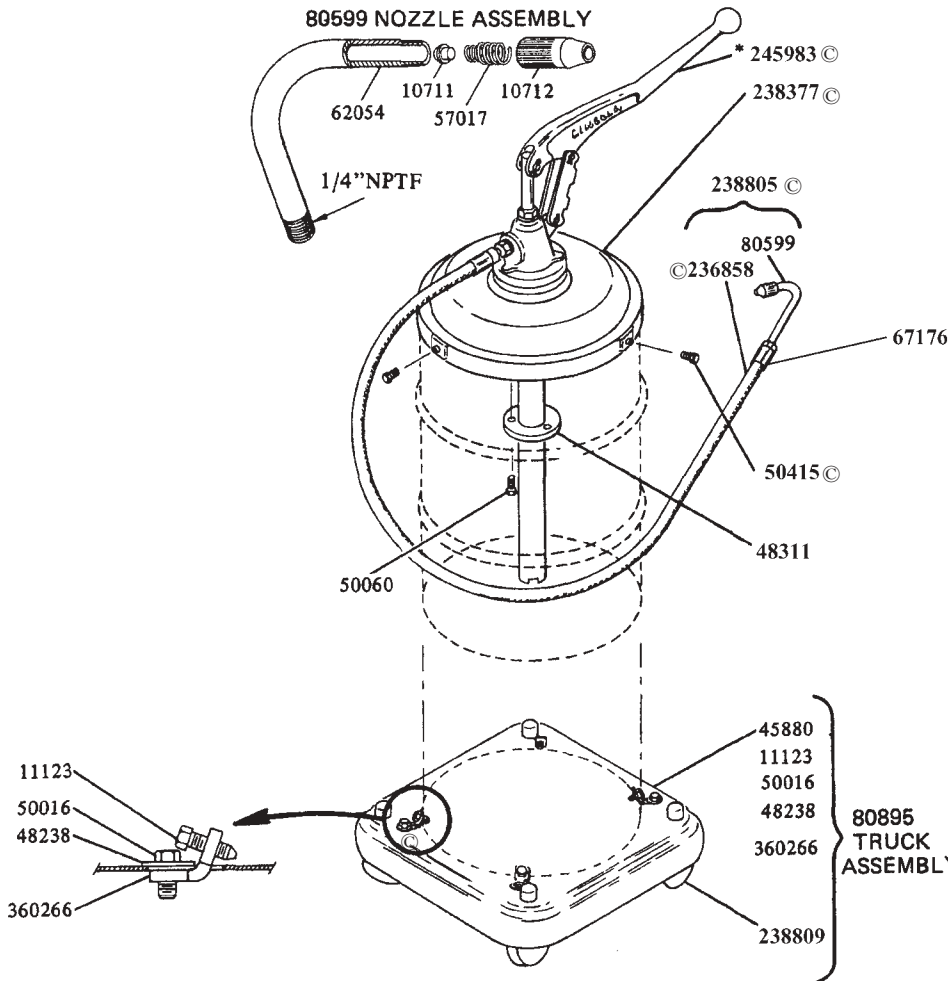

*** REFER TO SEPARATE INSTRUCTION**

81383 Basic Pump

SERVICE PARTS

Part	Qty.	Description
10711	1	Nozzle check
10712	1	Nozzle tip
11123	4	Screw
45880	1	Truck plate assembly
48238	4	Washer
48311	1	Reinforcing washer
50016	4	Screw
50060	3	Screw
50415	3	Screw
57017	1	Spring
62054	1	Nozzle tube
67176	1	Coupling
80599	1	Nozzle assembly
80895	1	Truck assembly
236858	1	Hose
238377	1	Drum cover
238805	1	Hose & nozzle assembly
238809	4	Caster
245983	1	Bare pump assembly
360266	4	Clamp