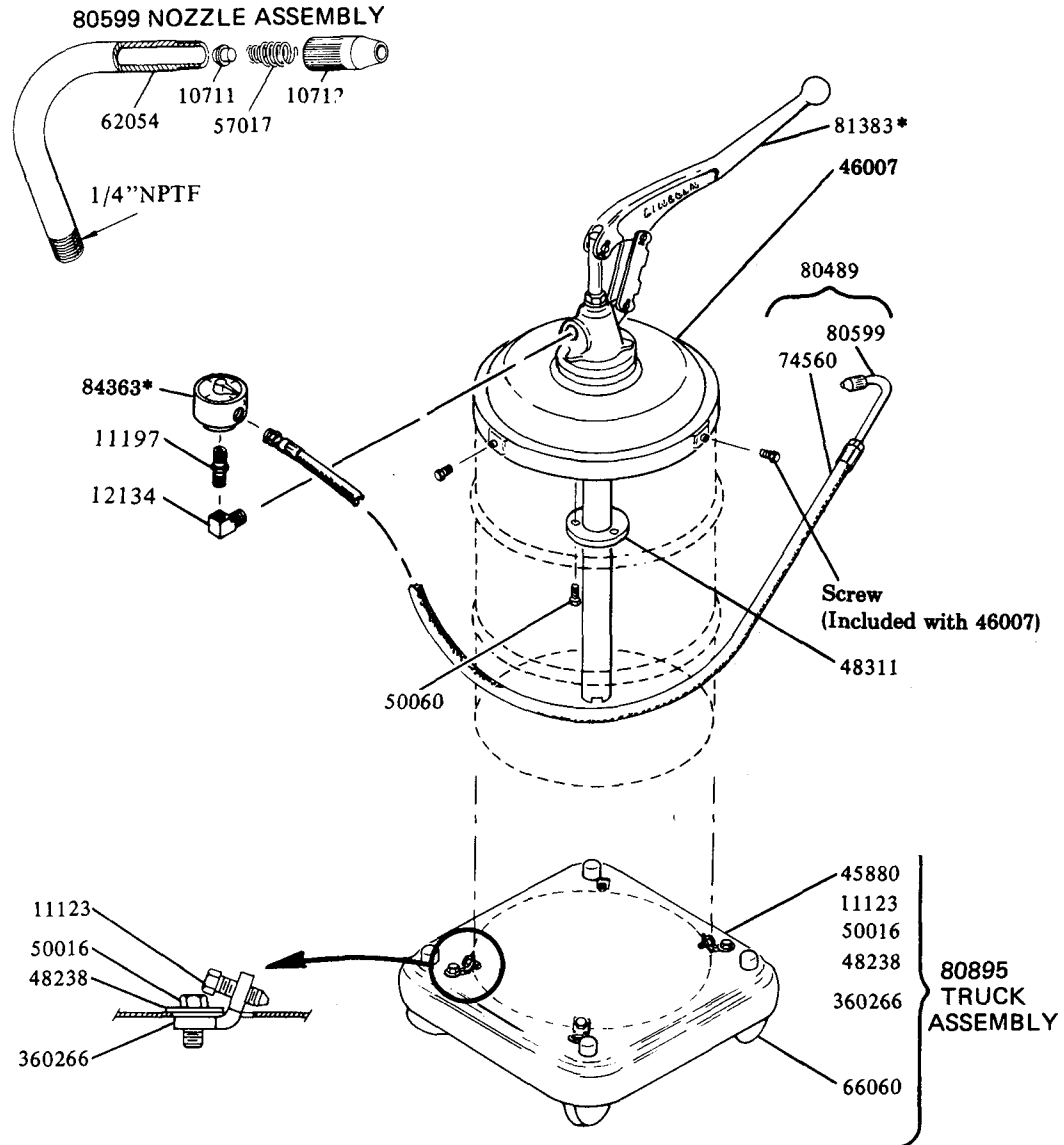

<b>* REFER TO SEPARATE INSTRUCTIONS</b>	
81383	Basic Pump
84363	Meter Ass'y

## SERVICE PARTS

Part	Qty.	Description	Part	Qty.	Description
10711	1	Nozzle check	57017	1	Spring
10712	1	Nozzle tip	62054	1	Nozzle tube
11123	4	Screw	66060	4	Caster
11197	1	Adapter	74560	1	Hose
12134	1	Elbow	80489	1	Hose & nozzle assembly
45880	1	Truck plate assembly	80599	1	Nozzle assembly
46007	1	Drum cover	80895	1	Truck assembly
48238	4	Washer	81383	1	Bare pump assembly
48311	1	Reinforcing washer	84363	1	Meter assembly
50016	4	Screw	360266	4	Clamp
50060	3	Screw			

**RETAIN THIS INFORMATION FOR FUTURE REFERENCE**

When ordering replacement parts, list: Part Number, Description, Model Number, and Series Letter.

LINCOLN provides a Distributor Network that stocks equipment and replacement parts.