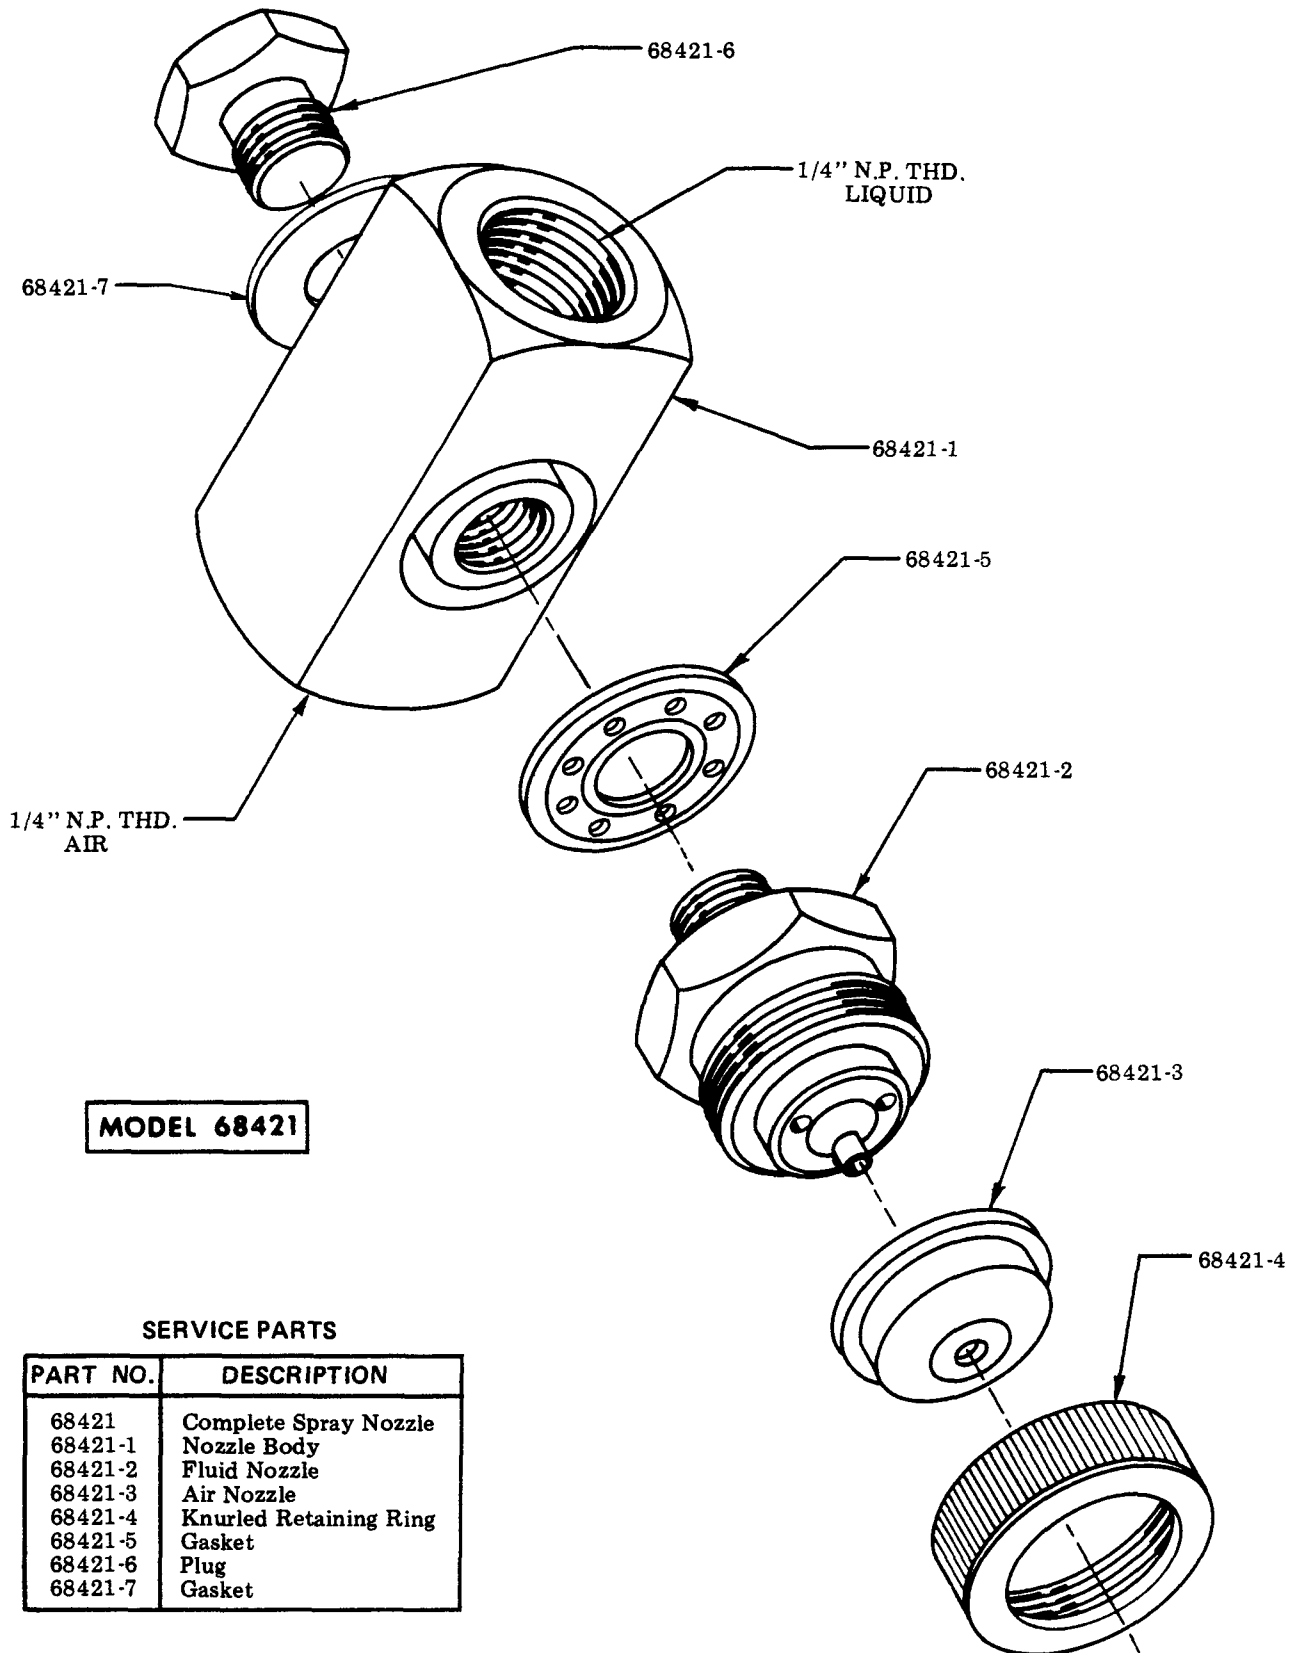

SPRAY NOZZLE

PNEUMATIC ATOMIZING

Models 68421 68587

MODEL 68421

SERVICE PARTS

PART NO.	DESCRIPTION
68421	Complete Spray Nozzle
68421-1	Nozzle Body
68421-2	Fluid Nozzle
68421-3	Air Nozzle
68421-4	Knurled Retaining Ring
68421-5	Gasket
68421-6	Plug
68421-7	Gasket

LINCOLN ST. LOUIS
4010 GOODFELLOW BLVD. • ST. LOUIS, MO. 63120 • (314) 383-5900

SECTION - C8
PAGE - 159

MODEL 68587

SERVICE PARTS

PART NO.	DESCRIPTION
68421-1	Nozzle Body
68421-2	Fluid Nozzle
68421-3	Air Nozzle
68421-5	Fluid Nozzle Gasket
68421-6	Plug
68421-7	Plug Gasket
68587-1	Retainer
68587-2	Gasket
68587-3	Nut