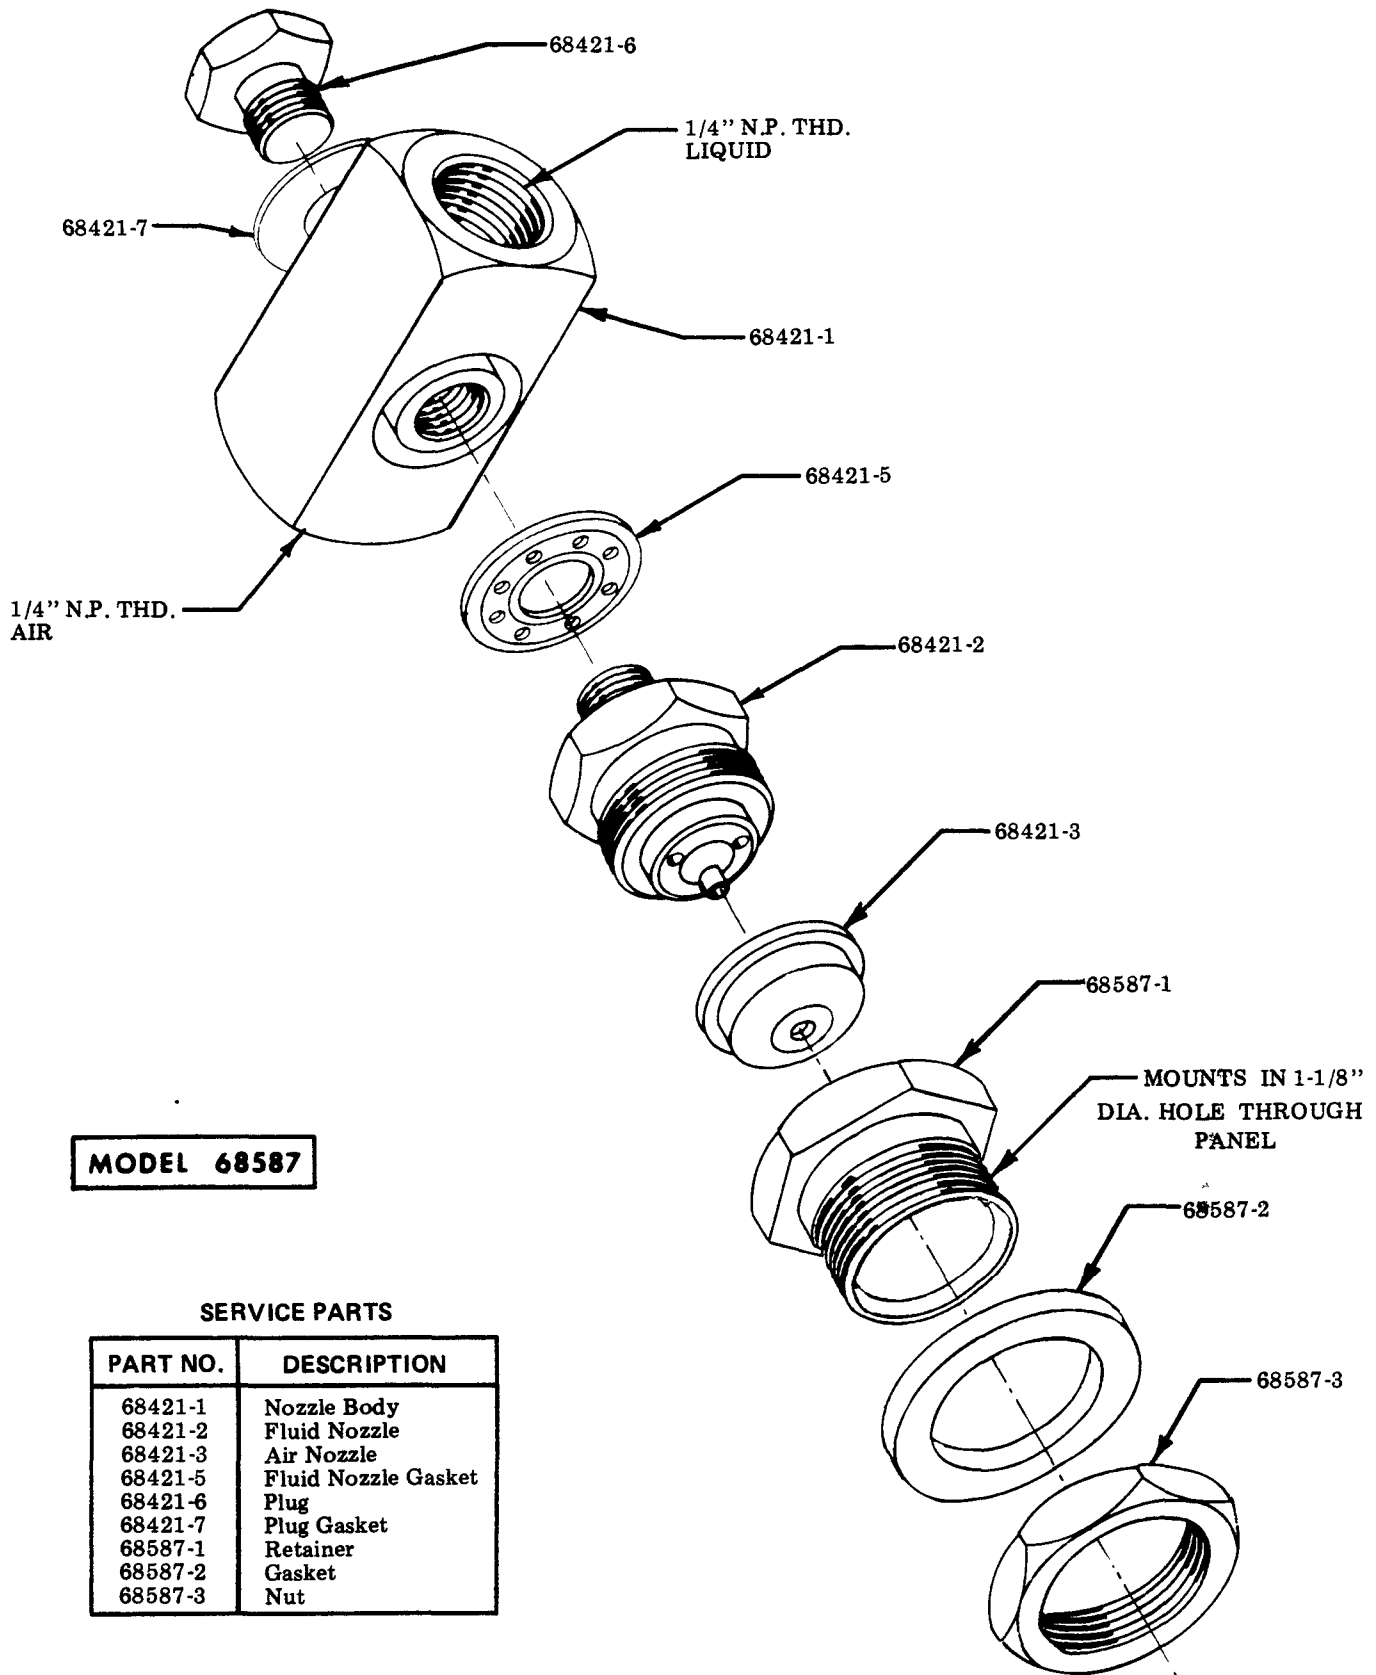

SPRAY NOZZLE

PNEUMATIC ATOMIZING

Models 68421 68587

MODEL 68421

SERVICE PARTS

PART NO.	DESCRIPTION
68421	Complete Spray Nozzle
68421-1	Nozzle Body
68421-2	Fluid Nozzle
68421-3	Air Nozzle
68421-4	Knurled Retaining Ring
68421-5	Gasket
68421-6	Plug
68421-7	Gasket

LINCOLN ST. LOUIS
4010 GOODFELLOW BLVD. • ST. LOUIS, MO. 63120 • (314) 383-5900

SECTION - C8
PAGE - 159

MODEL 68587

SERVICE PARTS

PART NO.	DESCRIPTION
68421-1	Nozzle Body
68421-2	Fluid Nozzle
68421-3	Air Nozzle
68421-5	Fluid Nozzle Gasket
68421-6	Plug
68421-7	Plug Gasket
68587-1	Retainer
68587-2	Gasket
68587-3	Nut