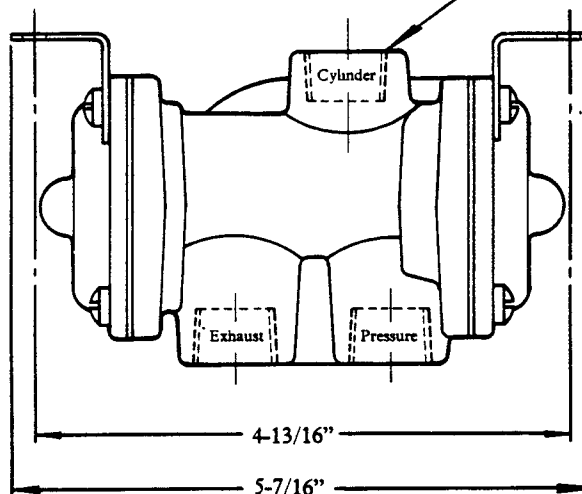

THREE WAY SOLENOID VALVE

NORMALLY CLOSED

Models 69531
69553
Series "A"

U.L. LISTED

NOTE
All parts included in
69531-36 Spare Parts Kit.
(Excluding Coil)

MODEL	COIL	VOLTAGE
69531	69531-32	120 V., 60 Hz.
69553	69553-1	220 V., 50 Hz.