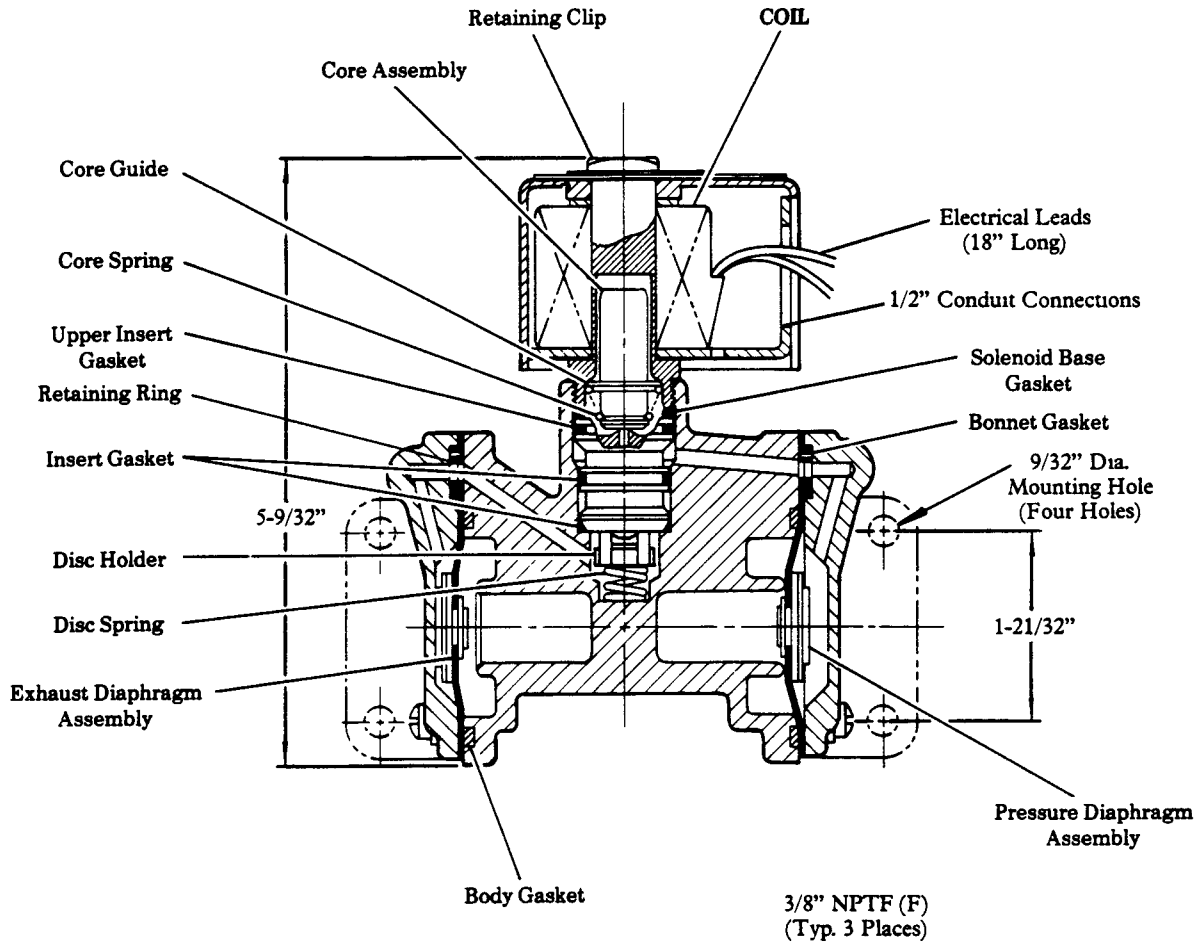

THREE WAY SOLENOID VALVE

NORMALLY CLOSED

Models 69531
69553
Series "A"

U.L. LISTED

NOTE
All parts included in
69531-36 Spare Parts Kit.
(Excluding Coil)

MODEL	COIL	VOLTAGE
69531	69531-32	120 V., 60 Hz.
69553	69553-1	220 V., 50 Hz.