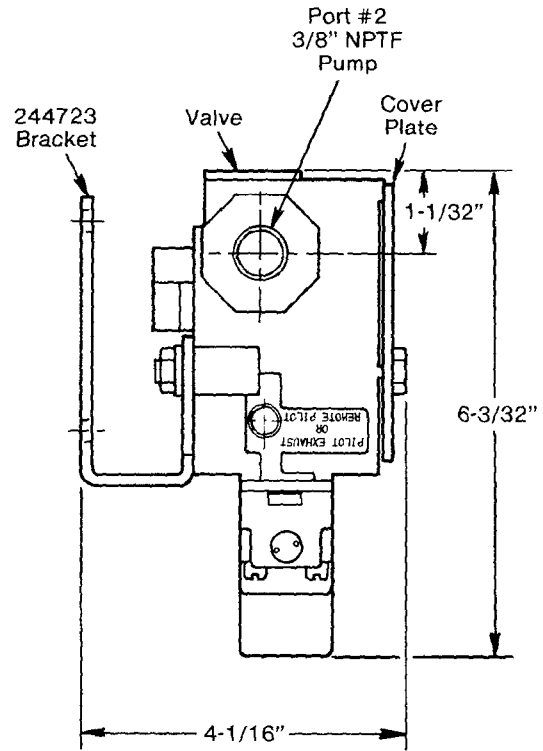

NORMALLY CLOSED

NOTE
Only available in
244720 Spare Parts Kit.
(Excluding Coil Kit)

Model	Coil Kit	Voltage
244727	244721	120 V., 60 Hz. / 110 V., 50 Hz.
244729	244722	240 V., 60 Hz. / 220 V., 50 Hz.