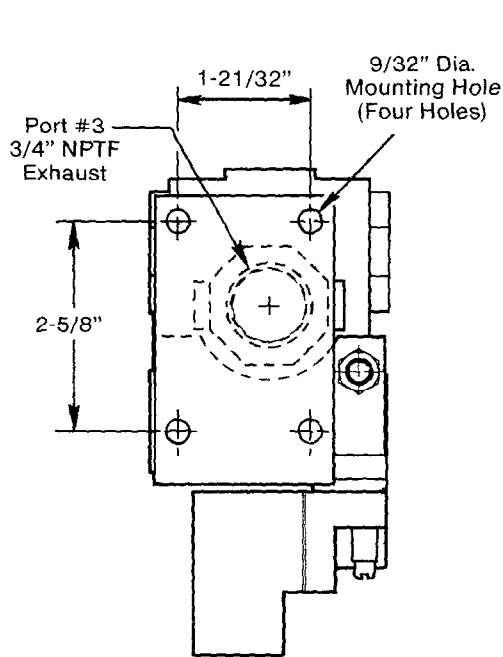

NORMALLY CLOSED

NOTE
Only available in
244720 Spare Parts Kit.
(Excluding Coil Kit)

Model	Coil Kit	Voltage
244727	244721	120 V., 60 Hz. / 110 V., 50 Hz.
244729	244722	240 V., 60 Hz. / 220 V., 50 Hz.