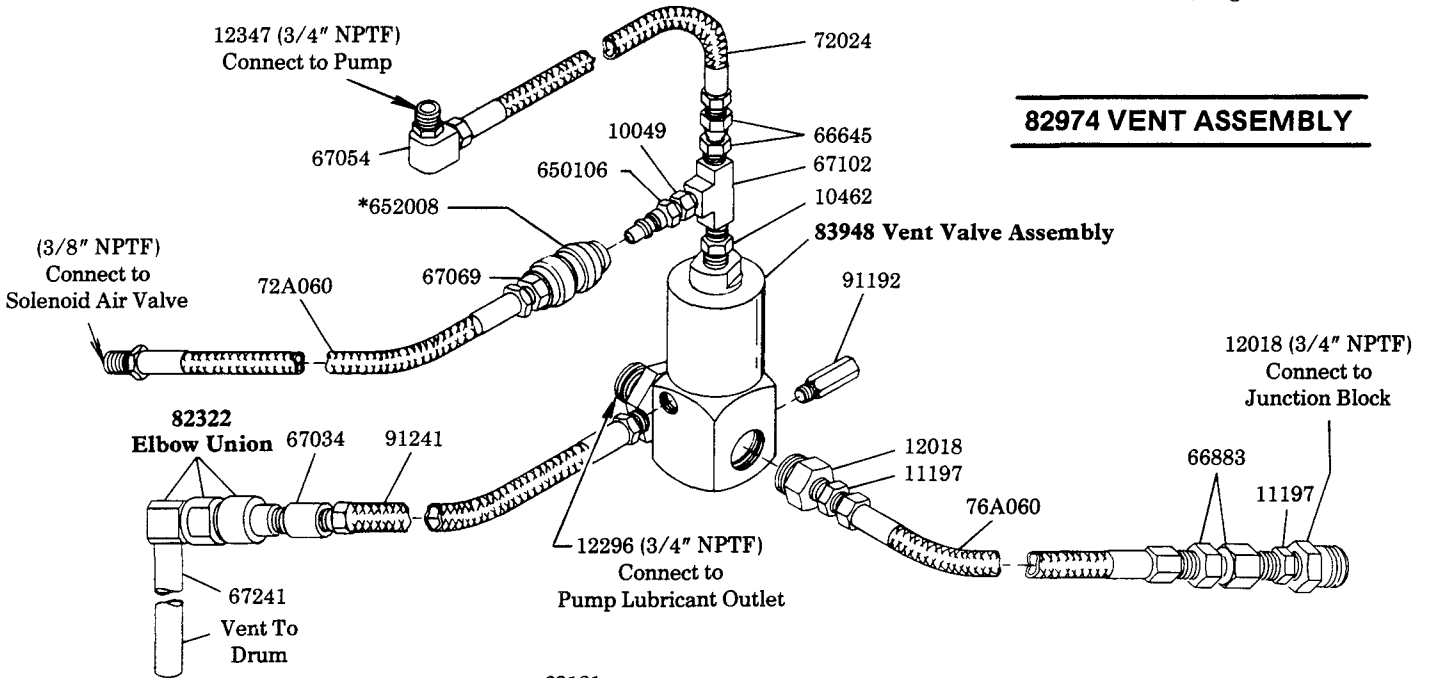

82974 VENT ASSEMBLY