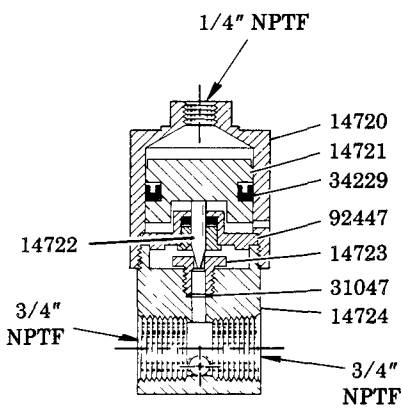

**81675
DRUM COVER ASSEMBLY**

**83948
VENT VALVE ASSEMBLY**