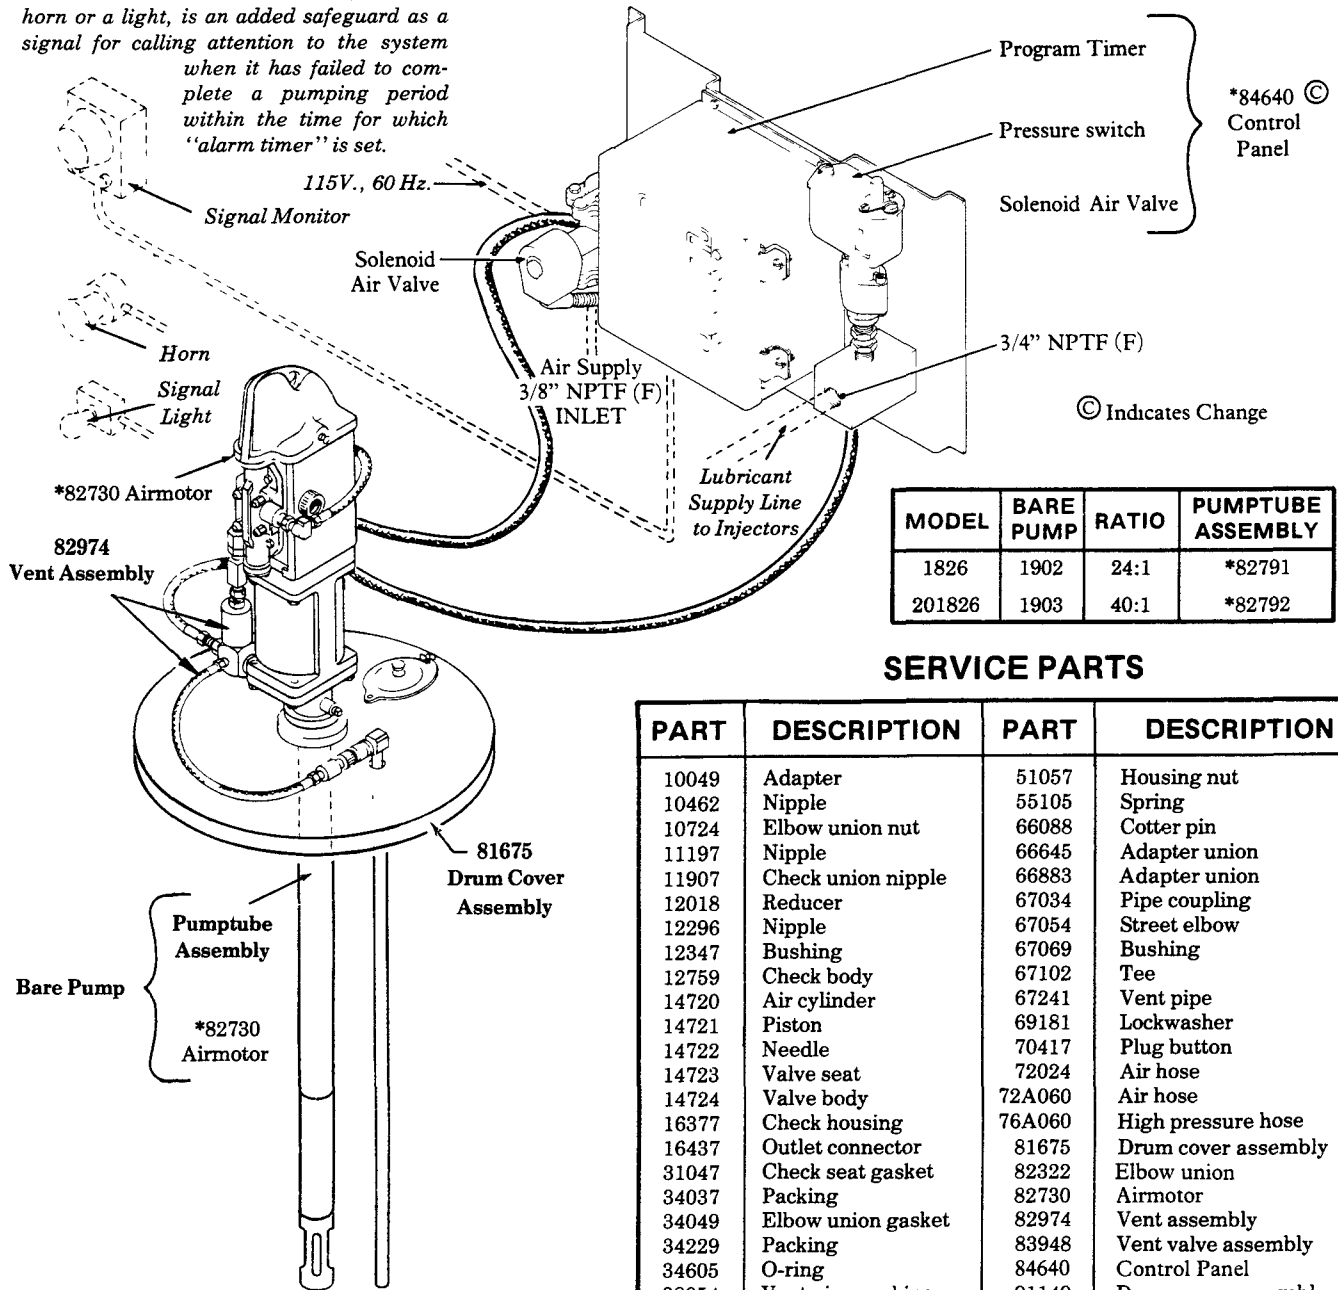

CENTRO-MATIC DRUM PUMP

Models 1826 201826

**AIR OPERATED - 400 LB. DRUM SIZE
LOW PRESSURE, 850 PSI SYSTEM**

MONITOR SIGNALS: A monitor, either a horn or a light, is an added safeguard as a signal for calling attention to the system when it has failed to complete a pumping period within the time for which "alarm timer" is set.

MODEL	BARE PUMP	RATIO	PUMPTUBE ASSEMBLY
1826	1902	24:1	*82791
201826	1903	40:1	*82792

SERVICE PARTS

PART	DESCRIPTION	PART	DESCRIPTION
10049	Adapter	51057	Housing nut
10462	Nipple	55105	Spring
10724	Elbow union nut	66088	Cotter pin
11197	Nipple	66645	Adapter union
11907	Check union nipple	66883	Adapter union
12018	Reducer	67034	Pipe coupling
12296	Nipple	67054	Street elbow
12347	Bushing	67069	Bushing
12759	Check body	67102	Tee
14720	Air cylinder	67241	Vent pipe
14721	Piston	69181	Lockwasher
14722	Needle	70417	Plug button
14723	Valve seat	72024	Air hose
14724	Valve body	72A060	Air hose
16377	Check housing	76A060	High pressure hose
16437	Outlet connector	81675	Drum cover assembly
31047	Check seat gasket	82322	Elbow union
34037	Packing	82730	Airmotor
34049	Elbow union gasket	82974	Vent assembly
34229	Packing	83948	Vent valve assembly
34605	O-ring	84640	Control Panel
38054	Vent pipe packing	91149	Drum cover assembly
40231	Flange	91192	Safety unloader
45671	Packing housing	91241	Volume hose
50016	Screw	91681	Cover plate
50022	Screw	92447	Packing
50511	Set screw	650106	Coupler nipple
50657	Stove bolt	652008	Air coupler
50803	Thumb screw		

- *84640 Control Panel - Refer to Section C8, Page 223 Series.
- *82730 Airmotor - Refer to Section A50, Page 3 Series.
- *82791 Pumptube Assembly - Refer to Section A50, Page 50 Series.
- *82792 Pumptube Assembly - Refer to Section A50, Page 50 Series.