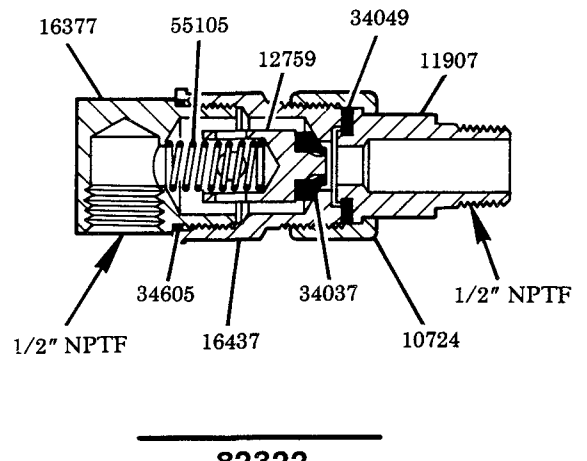

MODEL	BARE PUMP	RATIO	PUMPTUBE ASSEMBLY
1826	1902	24:1	*82791
201826	1903	40:1	*82792

SERVICE PARTS

PART	DESCRIPTION	PART	DESCRIPTION
10049	Adapter	51057	Housing nut
10462	Nipple	55105	Spring
10724	Elbow union nut	66088	Cotter pin
11197	Nipple	66645	Adapter union
11907	Check union nipple	66883	Adapter union
12018	Reducer	67034	Pipe coupling
12296	Nipple	67054	Street elbow
12347	Bushing	67069	Bushing
12759	Check body	67102	Tee
14720	Air cylinder	67241	Vent pipe
14721	Piston	69181	Lockwasher
14722	Needle	70417	Plug button
14723	Valve seat	72024	Air hose
14724	Valve body	72A060	Air hose
16377	Check housing	76A060	High pressure hose
16437	Outlet connector	81675	Drum cover assembly
31047	Check seat gasket	82322	Elbow union
34037	Packing	82730	Airmotor
34049	Elbow union gasket	82974	Vent assembly
34229	Packing	83948	Vent valve assembly
34605	O-ring	84640	Control Panel
38054	Vent pipe packing	91149	Drum cover assembly
40231	Flange	91192	Safety unloader
45671	Packing housing	91241	Volume hose
50016	Screw	91681	Cover plate
50022	Screw	92447	Packing
50511	Set screw	650106	Coupler nipple
50657	Stove bolt	652008	Air coupler
50803	Thumb screw		

- *84640 Control Panel - Refer to Section C8, Page 223 Series.
- *82730 Airmotor - Refer to Section A50, Page 3 Series.
- *82791 Pumptube Assembly - Refer to Section A50, Page 50 Series.
- *82792 Pumptube Assembly - Refer to Section A50, Page 50 Series.

LINCOLN, One Lincoln Way
St. Louis, Missouri 63120-1578
(314) 679-4200 Customer Service, (314) 679-4300

SECTION - **C8**
PAGE - **32H**

82974 VENT ASSEMBLY

**81675
DRUM COVER ASSEMBLY**

**83948
VENT VALVE ASSEMBLY**