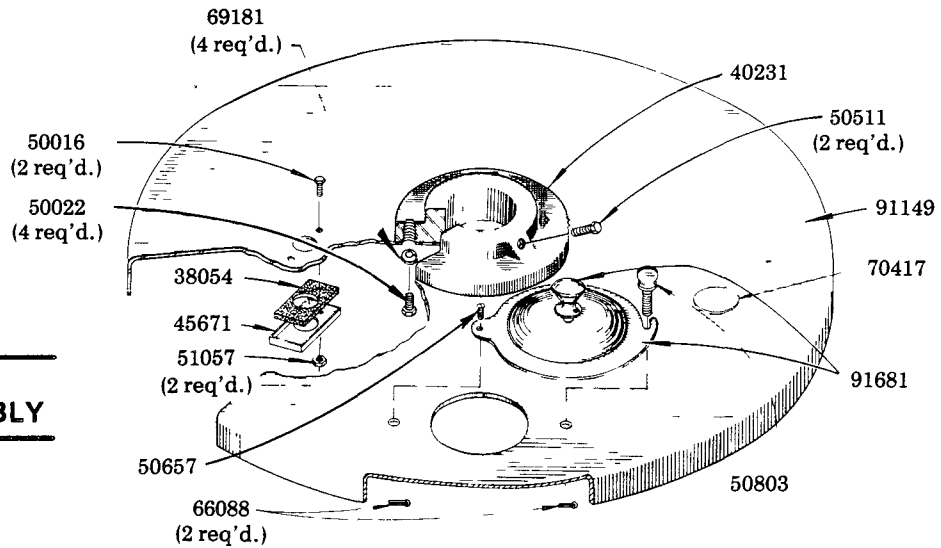

**81675
DRUM COVER ASSEMBLY**

**83948
VENT VALVE ASSEMBLY**