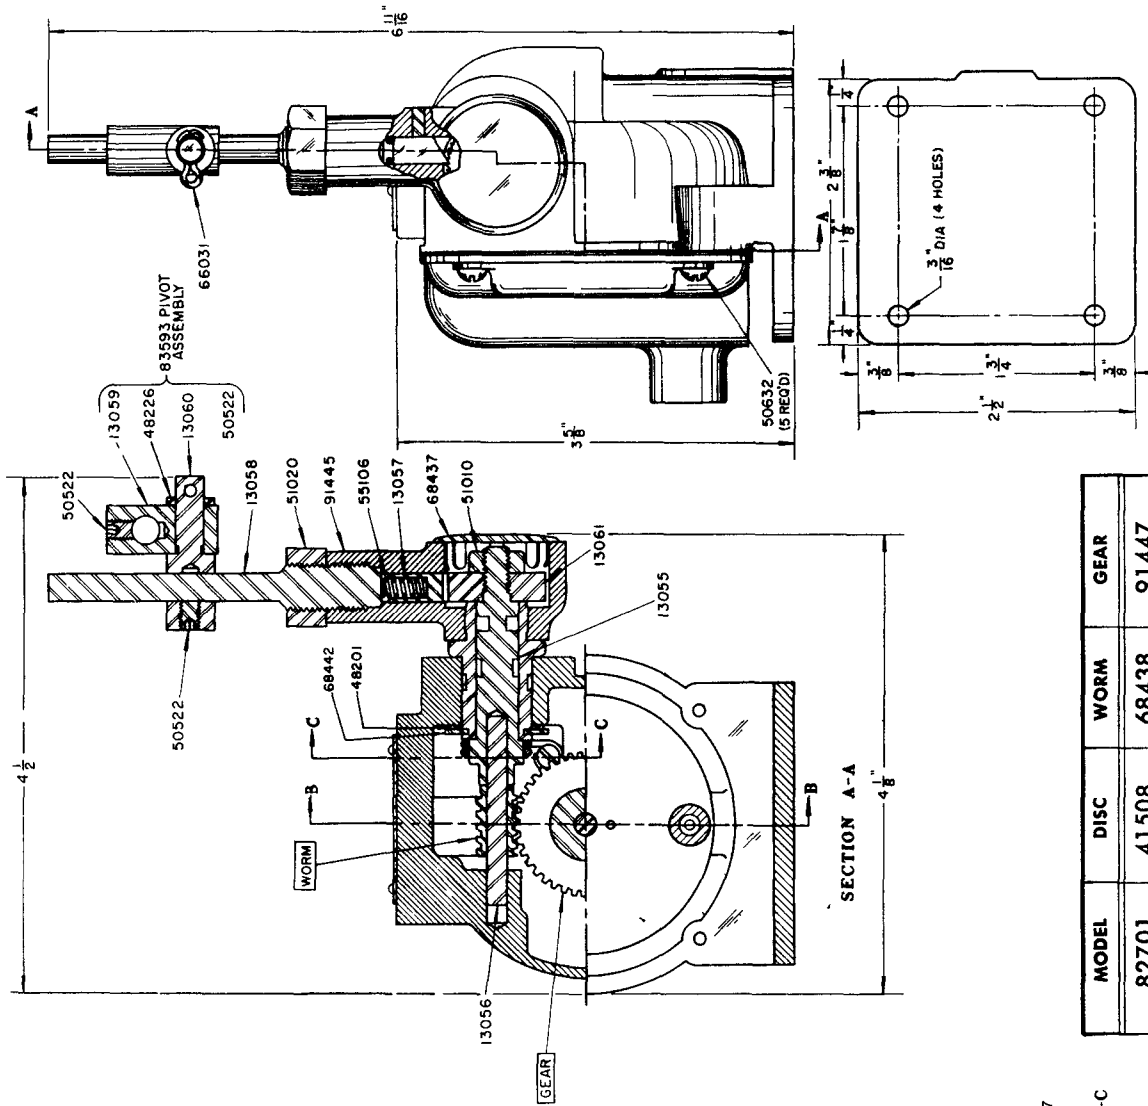

Models 82701, 82702,
82703

CYCLE TIMERS (MECHANICAL)

Series **B**

MODEL	DISC	WORM	GEAR
82701	41508	68438	91447
82702	41508	68439	91446
82703	41507	68439	91446

NOTE: ALL OTHER PART NUMBERS NOT LISTED IN THIS CHART ARE IDENTICAL FOR ALL MODELS ILLUSTRATED.

LINCOLN ST. LOUIS
4010 GOODFELLOW BLVD · ST LOUIS, MO 63120 · (314) 383 5900

SECTION - C8
PAGE - 60B

REPAIR PARTS LIST

Part No.	Description	Part No.	Description
13055	Ratchet Shaft	50632	# 6-32 Screw
13056	Shaft	51010	Nut
13057	Pawl	51020	Nut
13058	Rod	55090	Spring
13059	Pivot	55106	Spring
13060	Pivot Shaft	55180	Spring
13061	Ratchet	57077	Clutch Spring
13074	Seat	65183	Name Plate
33078	Gasket	66031	Cotter Key
34440	"O" Ring	66081	Drive Screw
40419	Cover Casting	68437	Plug Button
40421	Timer Casting	68438	Worm
41507	Disc	68439	Worm
41508	Disc	68442	TruArc
48201	Washer	68443	Roll Pin
48226	Washer	83593	Pivot Assembly
50522	Set Screw	91445	Ratchet Housing
50600	Cap Screw	91446	Helical Gear Assembly
		91447	Helical Gear Assembly