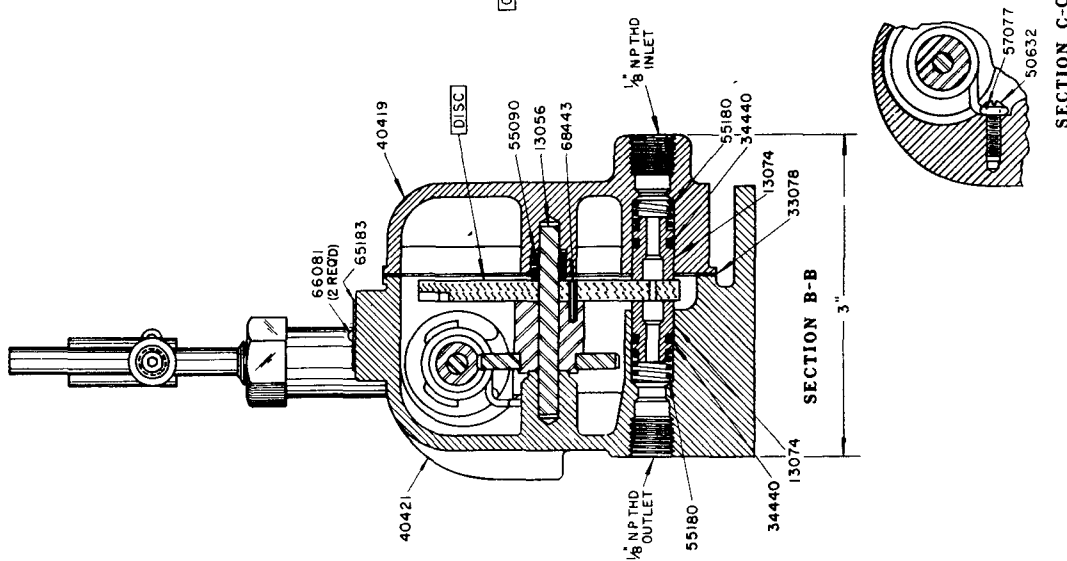

Models 82701, 82702,
82703

CYCLE TIMERS (MECHANICAL)

Series **B**

MODEL	DISC	WORM	GEAR
82701	41508	68438	91447
82702	41508	68439	91446
82703	41507	68439	91446

NOTE: ALL OTHER PART NUMBERS NOT LISTED IN THIS CHART ARE IDENTICAL FOR ALL MODELS ILLUSTRATED.

LINCOLN ST. LOUIS
4010 GOODFELLOW BLVD · ST LOUIS, MO 63120 · (314) 383 5900

SECTION - C8
PAGE - 60B

REPAIR PARTS LIST

Part No.	Description	Part No.	Description
13055	Ratchet Shaft	50632	# 6-32 Screw
13056	Shaft	51010	Nut
13057	Pawl	51020	Nut
13058	Rod	55090	Spring
13059	Pivot	55106	Spring
13060	Pivot Shaft	55180	Spring
13061	Ratchet	57077	Clutch Spring
13074	Seat	65183	Name Plate
33078	Gasket	66031	Cotter Key
34440	"O" Ring	66081	Drive Screw
40419	Cover Casting	68437	Plug Button
40421	Timer Casting	68438	Worm
41507	Disc	68439	Worm
41508	Disc	68442	TruArc
48201	Washer	68443	Roll Pin
48226	Washer	83593	Pivot Assembly
50522	Set Screw	91445	Ratchet Housing
50600	Cap Screw	91446	Helical Gear Assembly
		91447	Helical Gear Assembly