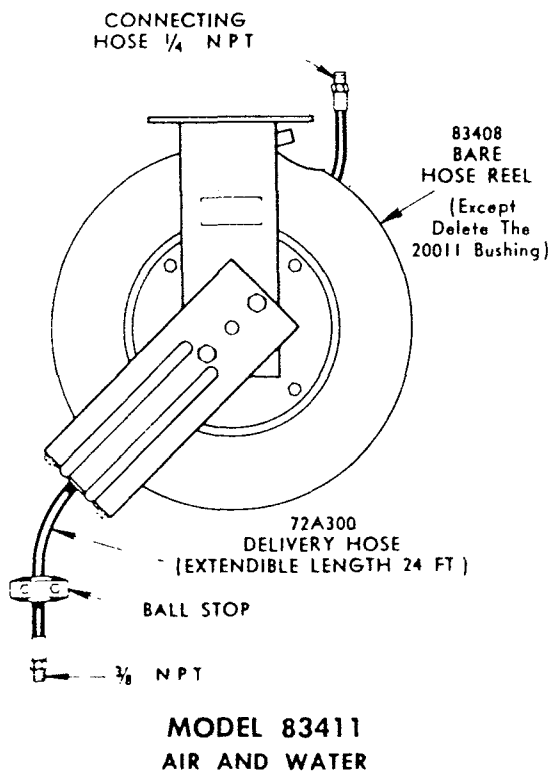

HOSE REELS
(SPRING ACTUATED)

Models **83408, 83409, 83410, 83411, 102698**

Series B

*B15 AIR COUPLER — REFER TO SERVICE MANUAL SECTION G1 PAGE 1 SERIES

LINCOLN

LINCOLN, One Lincoln Way
St Louis, Missouri 63120-1578
(314) 679-4200 Customer Service, (314) 679-4300

SECTION - **E35**
PAGE - **27E**

**MODEL 83408
 BARE HOSE REEL**

REPAIR PARTS LIST

PART NO	DESCRIPTION	PART NO	DESCRIPTION
815	Air Coupler	66051	Lockwasher
14012	Swivel Block	66186	Lockwasher
14013	Stud	66220	Lockwasher
14014	Latch	66246	Lockwasher
14935	Inlet Stud	66316	Retaining Ring
20011	Bushing	66842	Adapter Union
34245	O-Ring	67358	Elbow
45897	Clip	68340	Instruction Decal
48436	Washer	68559	Retaining Ring
48506	Washer	72012	Hose Assembly
50044	3/8"-16 Hex Hd Cap Screw	72240	Hose Assembly
50073	= 10-32 Hex Hd Machine Screw	72A300	Hose Assembly
50302-1	1/4"-20 Rd Hd Screw	72420	Hose Assembly
50310-1	1/4"-20 Rd Hd Screw	83408	Base Hose Reel
50781	5/16"-18 Allen Screw	83620	Swivel Assembly
51005	3/8"-16 Hex Nut	83515	Ball Stop Assembly
51009	1/4"-28 Hex Nut	91988	Arbor Assembly
51010	1/4"-20 Hex Nut	91989	Base Assembly
51022	5/16"-18 Hex Nut	91991	Roller Outlet Assembly
51043	= 10-32 Hex Nut	92069	Sheave Assembly
57110	Power Spring Assembly	92072	Ball Stop
57111	Latch Spring	92076	Sheave Assembly
65099	Serial Plate	360310	Roller Support Angle