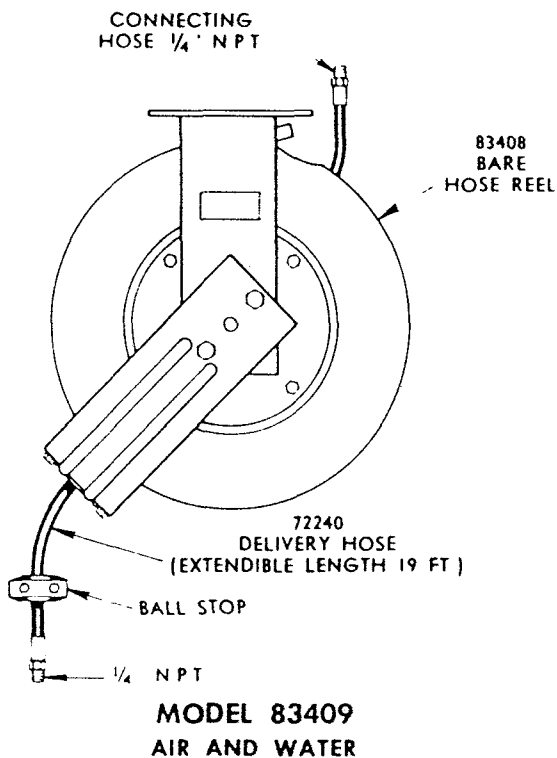

HOSE REELS
(SPRING ACTUATED)

Models **83408, 83409, 83410, 83411, 102698**

Series B

*B15 AIR COUPLER — REFER TO SERVICE MANUAL SECTION G1 PAGE 1 SERIES

LINCOLN

LINCOLN, One Lincoln Way
St Louis, Missouri 63120-1578
(314) 679-4200 Customer Service, (314) 679-4300

SECTION - **E35**
PAGE - **27E**

**MODEL 83408
 BARE HOSE REEL**

REPAIR PARTS LIST

PART NO	DESCRIPTION	PART NO	DESCRIPTION
815	Air Coupler	66051	Lockwasher
14012	Swivel Block	66186	Lockwasher
14013	Stud	66220	Lockwasher
14014	Latch	66246	Lockwasher
14935	Inlet Stud	66316	Retaining Ring
20011	Bushing	66842	Adapter Union
34245	O-Ring	67358	Elbow
45897	Clip	68340	Instruction Decal
48436	Washer	68559	Retaining Ring
48506	Washer	72012	Hose Assembly
50044	3/8"-16 Hex Hd Cap Screw	72240	Hose Assembly
50073	= 10-32 Hex Hd Machine Screw	72A300	Hose Assembly
50302-1	1/4"-20 Rd Hd Screw	72420	Hose Assembly
50310-1	1/4"-20 Rd Hd Screw	83408	Base Hose Reel
50781	5/16"-18 Allen Screw	83620	Swivel Assembly
51005	3/8"-16 Hex Nut	83515	Ball Stop Assembly
51009	1/4"-28 Hex Nut	91988	Arbor Assembly
51010	1/4"-20 Hex Nut	91989	Base Assembly
51022	5/16"-18 Hex Nut	91991	Roller Outlet Assembly
51043	= 10-32 Hex Nut	92069	Sheave Assembly
57110	Power Spring Assembly	92072	Ball Stop
57111	Latch Spring	92076	Sheave Assembly
65099	Serial Plate	360310	Roller Support Angle