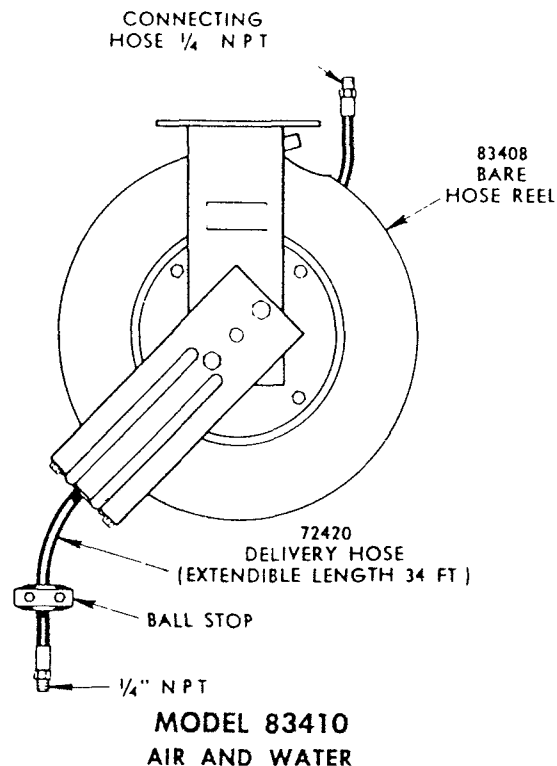

HOSE REELS
(SPRING ACTUATED)

Models **83408, 83409, 83410, 83411, 102698**

Series B

*B15 AIR COUPLER — REFER TO SERVICE MANUAL SECTION G1 PAGE 1 SERIES

LINCOLN

LINCOLN, One Lincoln Way
St Louis, Missouri 63120-1578
(314) 679-4200 Customer Service, (314) 679-4300

SECTION - **E35**
PAGE - **27E**

**MODEL 83408
 BARE HOSE REEL**

REPAIR PARTS LIST

PART NO	DESCRIPTION	PART NO	DESCRIPTION
815	Air Coupler	66051	Lockwasher
14012	Swivel Block	66186	Lockwasher
14013	Stud	66220	Lockwasher
14014	Latch	66246	Lockwasher
14935	Inlet Stud	66316	Retaining Ring
20011	Bushing	66842	Adapter Union
34245	O-Ring	67358	Elbow
45897	Clip	68340	Instruction Decal
48436	Washer	68559	Retaining Ring
48506	Washer	72012	Hose Assembly
50044	3/8"-16 Hex Hd Cap Screw	72240	Hose Assembly
50073	= 10-32 Hex Hd Machine Screw	72A300	Hose Assembly
50302-1	1/4"-20 Rd Hd Screw	72420	Hose Assembly
50310-1	1/4"-20 Rd Hd Screw	83408	Base Hose Reel
50781	5/16"-18 Allen Screw	83620	Swivel Assembly
51005	3/8"-16 Hex Nut	83515	Ball Stop Assembly
51009	1/4"-28 Hex Nut	91988	Arbor Assembly
51010	1/4"-20 Hex Nut	91989	Base Assembly
51022	5/16"-18 Hex Nut	91991	Roller Outlet Assembly
51043	= 10-32 Hex Nut	92069	Sheave Assembly
57110	Power Spring Assembly	92072	Ball Stop
57111	Latch Spring	92076	Sheave Assembly
65099	Serial Plate	360310	Roller Support Angle