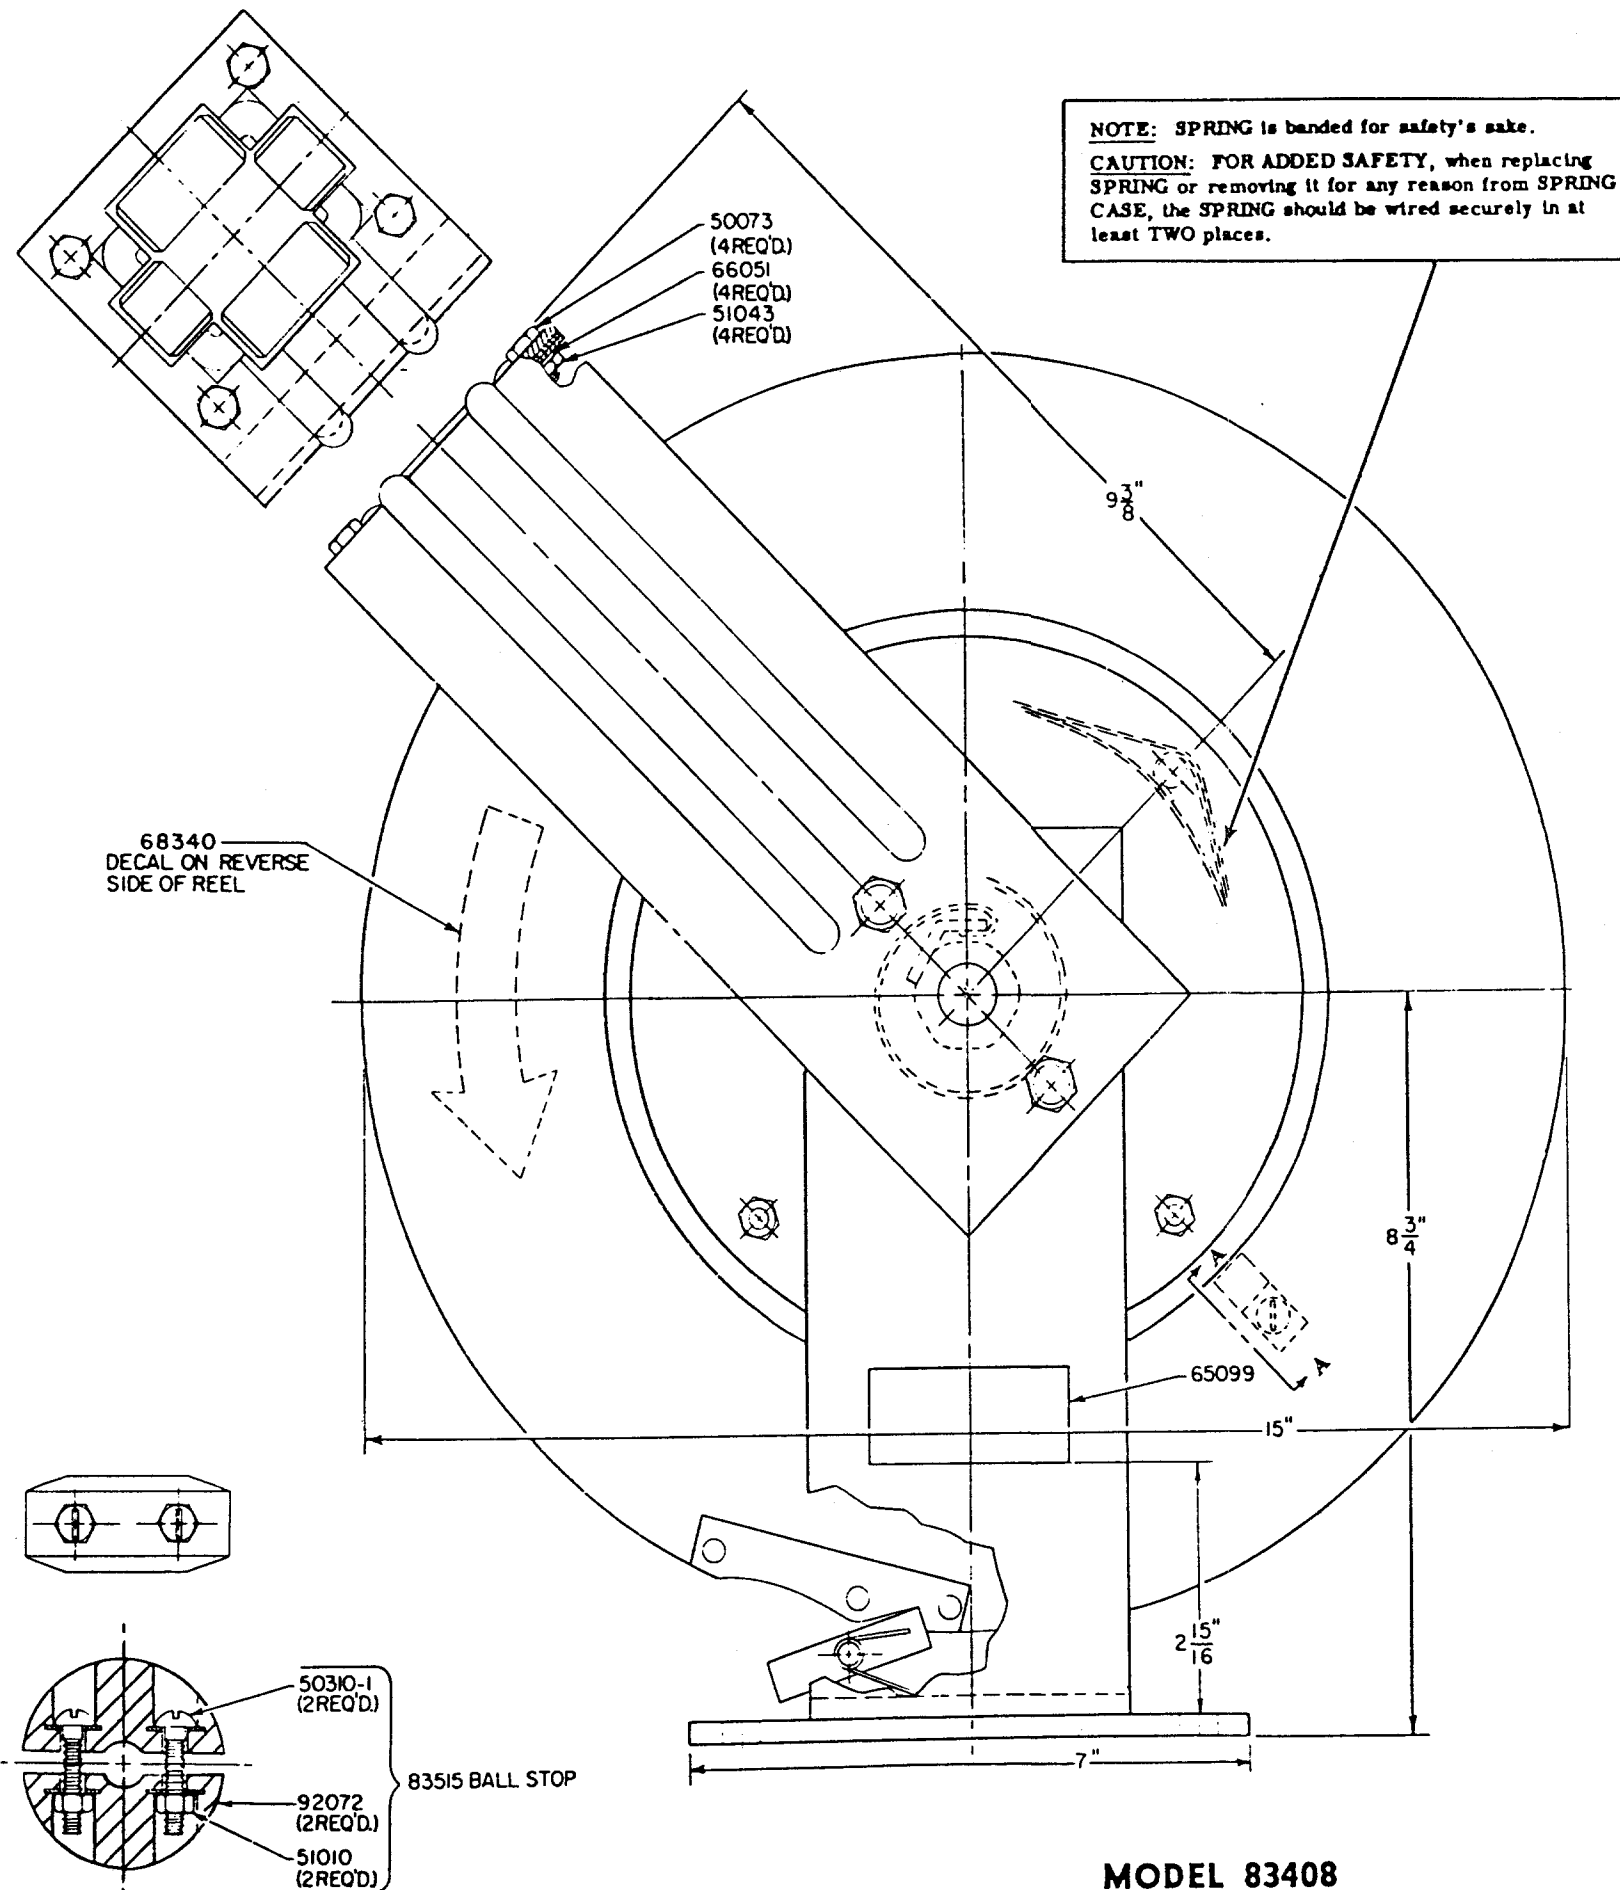

HOSE REELS
(SPRING ACTUATED)

Models **83408, 83409, 83410, 83411, 102698**

Series B

*B15 AIR COUPLER — REFER TO SERVICE MANUAL SECTION G1 PAGE 1 SERIES

LINCOLN

LINCOLN, One Lincoln Way
St Louis, Missouri 63120-1578
(314) 679-4200 Customer Service, (314) 679-4300

SECTION - **E35**
PAGE - **27E**

**MODEL 83408
 BARE HOSE REEL**

REPAIR PARTS LIST

PART NO	DESCRIPTION	PART NO	DESCRIPTION
815	Air Coupler	66051	Lockwasher
14012	Swivel Block	66186	Lockwasher
14013	Stud	66220	Lockwasher
14014	Latch	66246	Lockwasher
14935	Inlet Stud	66316	Retaining Ring
20011	Bushing	66842	Adapter Union
34245	O-Ring	67358	Elbow
45897	Clip	68340	Instruction Decal
48436	Washer	68559	Retaining Ring
48506	Washer	72012	Hose Assembly
50044	3/8"-16 Hex Hd Cap Screw	72240	Hose Assembly
50073	= 10-32 Hex Hd Machine Screw	72A300	Hose Assembly
50302-1	1/4"-20 Rd Hd Screw	72420	Hose Assembly
50310-1	1/4"-20 Rd Hd Screw	83408	Base Hose Reel
50781	5/16"-18 Allen Screw	83620	Swivel Assembly
51005	3/8"-16 Hex Nut	83515	Ball Stop Assembly
51009	1/4"-28 Hex Nut	91988	Arbor Assembly
51010	1/4"-20 Hex Nut	91989	Base Assembly
51022	5/16"-18 Hex Nut	91991	Roller Outlet Assembly
51043	= 10-32 Hex Nut	92069	Sheave Assembly
57110	Power Spring Assembly	92072	Ball Stop
57111	Latch Spring	92076	Sheave Assembly
65099	Serial Plate	360310	Roller Support Angle