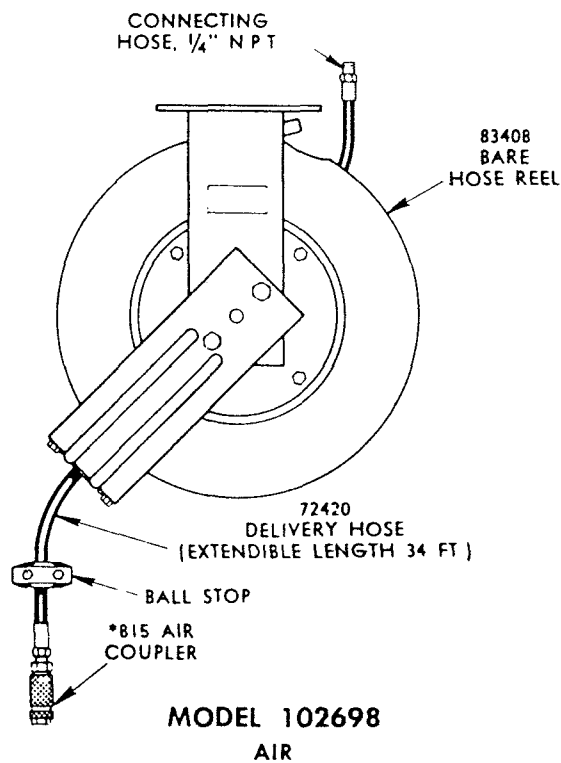

HOSE REELS
(SPRING ACTUATED)

Models **83408, 83409, 83410, 83411, 102698**

Series B

*B15 AIR COUPLER — REFER TO SERVICE MANUAL SECTION G1 PAGE 1 SERIES

LINCOLN

LINCOLN, One Lincoln Way
St Louis, Missouri 63120-1578
(314) 679-4200 Customer Service, (314) 679-4300

SECTION - **E35**
PAGE - **27E**

**MODEL 83408
 BARE HOSE REEL**

REPAIR PARTS LIST

PART NO	DESCRIPTION	PART NO	DESCRIPTION
815	Air Coupler	66051	Lockwasher
14012	Swivel Block	66186	Lockwasher
14013	Stud	66220	Lockwasher
14014	Latch	66246	Lockwasher
14935	Inlet Stud	66316	Retaining Ring
20011	Bushing	66842	Adapter Union
34245	O-Ring	67358	Elbow
45897	Clip	68340	Instruction Decal
48436	Washer	68559	Retaining Ring
48506	Washer	72012	Hose Assembly
50044	3/8"-16 Hex Hd Cap Screw	72240	Hose Assembly
50073	= 10-32 Hex Hd Machine Screw	72A300	Hose Assembly
50302-1	1/4"-20 Rd Hd Screw	72420	Hose Assembly
50310-1	1/4"-20 Rd Hd Screw	83408	Base Hose Reel
50781	5/16"-18 Allen Screw	83620	Swivel Assembly
51005	3/8"-16 Hex Nut	83515	Ball Stop Assembly
51009	1/4"-28 Hex Nut	91988	Arbor Assembly
51010	1/4"-20 Hex Nut	91989	Base Assembly
51022	5/16"-18 Hex Nut	91991	Roller Outlet Assembly
51043	= 10-32 Hex Nut	92069	Sheave Assembly
57110	Power Spring Assembly	92072	Ball Stop
57111	Latch Spring	92076	Sheave Assembly
65099	Serial Plate	360310	Roller Support Angle