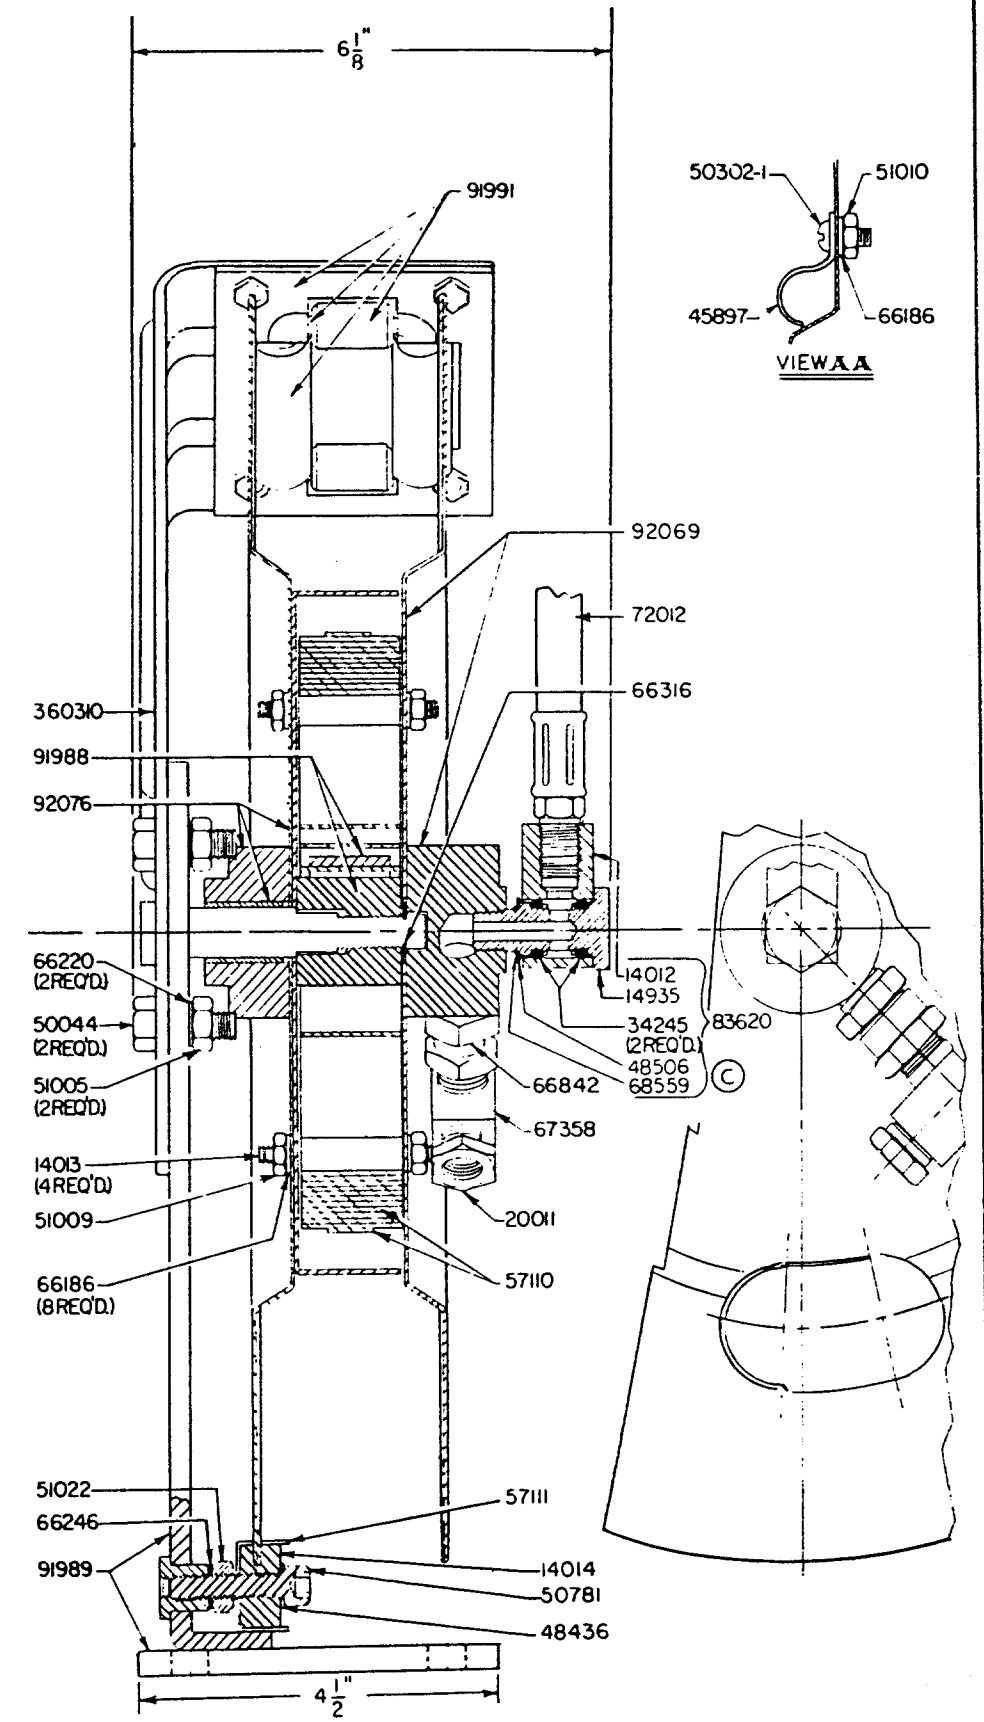

HOSE REELS
(SPRING ACTUATED)

Models **83408, 83409, 83410, 83411, 102698**

Series B

*B15 AIR COUPLER — REFER TO SERVICE MANUAL SECTION G1 PAGE 1 SERIES

LINCOLN

LINCOLN, One Lincoln Way
St Louis, Missouri 63120-1578
(314) 679-4200 Customer Service, (314) 679-4300

SECTION - **E35**
PAGE - **27E**

**MODEL 83408
 BARE HOSE REEL**

REPAIR PARTS LIST

PART NO	DESCRIPTION	PART NO	DESCRIPTION
815	Air Coupler	66051	Lockwasher
14012	Swivel Block	66186	Lockwasher
14013	Stud	66220	Lockwasher
14014	Latch	66246	Lockwasher
14935	Inlet Stud	66316	Retaining Ring
20011	Bushing	66842	Adapter Union
34245	O-Ring	67358	Elbow
45897	Clip	68340	Instruction Decal
48436	Washer	68559	Retaining Ring
48506	Washer	72012	Hose Assembly
50044	3/8"-16 Hex Hd Cap Screw	72240	Hose Assembly
50073	= 10-32 Hex Hd Machine Screw	72A300	Hose Assembly
50302-1	1/4"-20 Rd Hd Screw	72420	Hose Assembly
50310-1	1/4"-20 Rd Hd Screw	83408	Base Hose Reel
50781	5/16"-18 Allen Screw	83620	Swivel Assembly
51005	3/8"-16 Hex Nut	83515	Ball Stop Assembly
51009	1/4"-28 Hex Nut	91988	Arbor Assembly
51010	1/4"-20 Hex Nut	91989	Base Assembly
51022	5/16"-18 Hex Nut	91991	Roller Outlet Assembly
51043	= 10-32 Hex Nut	92069	Sheave Assembly
57110	Power Spring Assembly	92072	Ball Stop
57111	Latch Spring	92076	Sheave Assembly
65099	Serial Plate	360310	Roller Support Angle