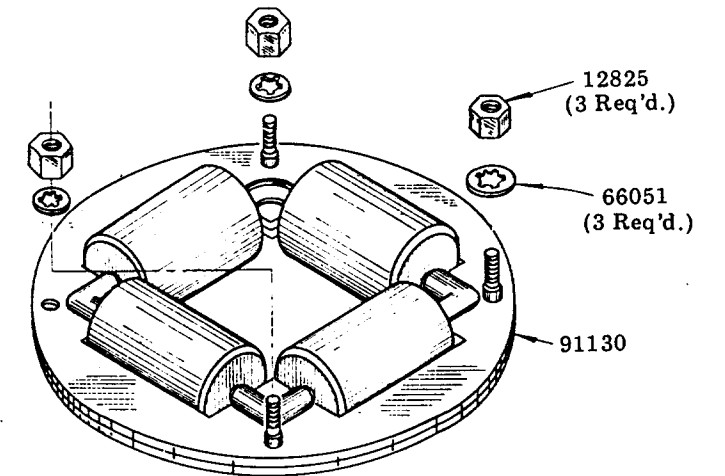

MODEL 83945
USED WITH SINGLE ECONOMY REELS

MODEL 83946
USED WITH DUAL ECONOMY REELS

82164 END PANELS
USED WITH MODEL 82648 and MODEL 83872 CABINETS.

82269 ROLLER OUTLET

MOUNTING RAILS

REFER TO FORM 4245 FOR INSTALLATION PROCEDURE

MOUNTING HARDWARE INCLUDED

MOUNTING RAILS GOLDEN STANDARD

MODEL	UNIT	LENGTH
82166	1 & 2	19"
83253	3	27"
82167	3 & 4	35"
82168	5 & 6	51"
82247	7 & 8	67"
82392	9 & 10	83"

OVERSIZE DECORATIVE

MODEL	UNIT	LENGTH
83874	1 & 2	22"
83875	3 & 4	41"
83876	5 & 6	60"
83877	7 & 8	79"
83878	9 & 10	98"
102997	*	46"

SERVICE PARTS

PART NO.	DESCRIPTION	PART NO.	DESCRIPTION
12595	Knob	82652	Portable Panel
12825	Nut	83873	Portable Panel
48262	Washer	91130	Roller Assem
50008	Screw	91132	End Panel
50015	Screw	91133	Mounting Bracket
50301	Bolt & Nut	91396	Stationary Sleeve
50301-1	Screw	91397	Portable Panel
50302-1	Screw	92376	Stationary Sleeve
51005	Nut	92377	Portable Panel
51010	Nut	92378	Mounting Bracket
51300	Nut	92444	Bracket Assem
51306	Nut	92445	Bracket Assem
66051	Lockwasher	360085	Clamp Plate
66141	Lockwasher	360466	Clamp Plate
66170	Lockwasher	360530	Sleeve
66765	Retaining Ring	360531	End Panel
82269	Roller Outlet	360532	Sleeve