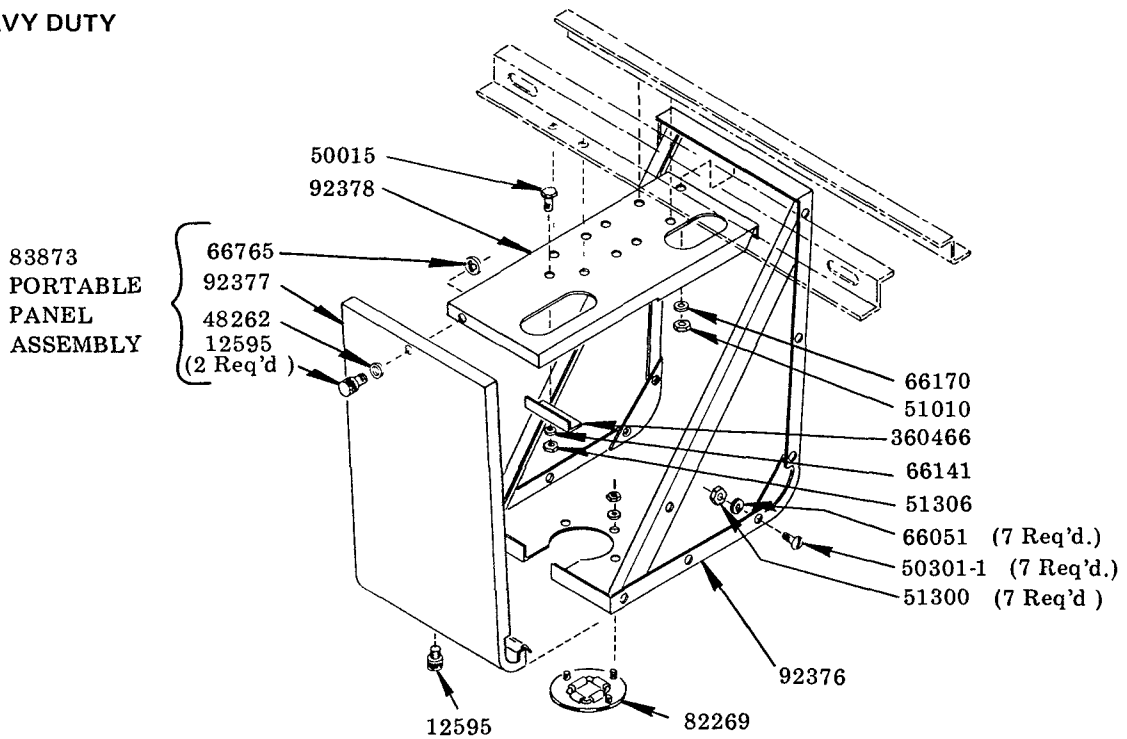

MODEL 83872

HEAVY DUTY

LINCOLN

LINCOLN, One Lincoln Way
St. Louis, Missouri 63120-1578
(314) 679-4200 Customer Service, (314) 679-4300

SECTION - **E35**
PAGE - **38**