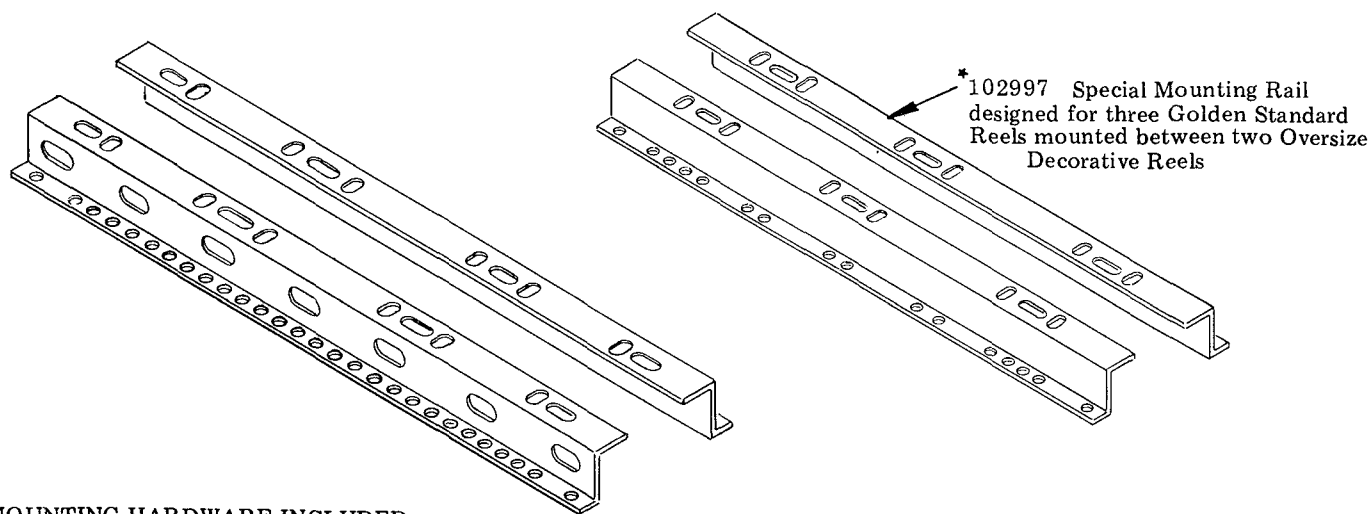

MODEL 83945
USED WITH SINGLE ECONOMY REELS

MODEL 83946
USED WITH DUAL ECONOMY REELS

82164 END PANELS
USED WITH MODEL 82648 and MODEL 83872 CABINETS.

82269 ROLLER OUTLET

MOUNTING RAILS

REFER TO FORM 4245 FOR INSTALLATION PROCEDURE

MOUNTING HARDWARE INCLUDED

MOUNTING RAILS GOLDEN STANDARD

MODEL	UNIT	LENGTH
82166	1 & 2	19"
83253	3	27"
82167	3 & 4	35"
82168	5 & 6	51"
82247	7 & 8	67"
82392	9 & 10	83"

OVERSIZE DECORATIVE

MODEL	UNIT	LENGTH
83874	1 & 2	22"
83875	3 & 4	41"
83876	5 & 6	60"
83877	7 & 8	79"
83878	9 & 10	98"
102997	*	46"