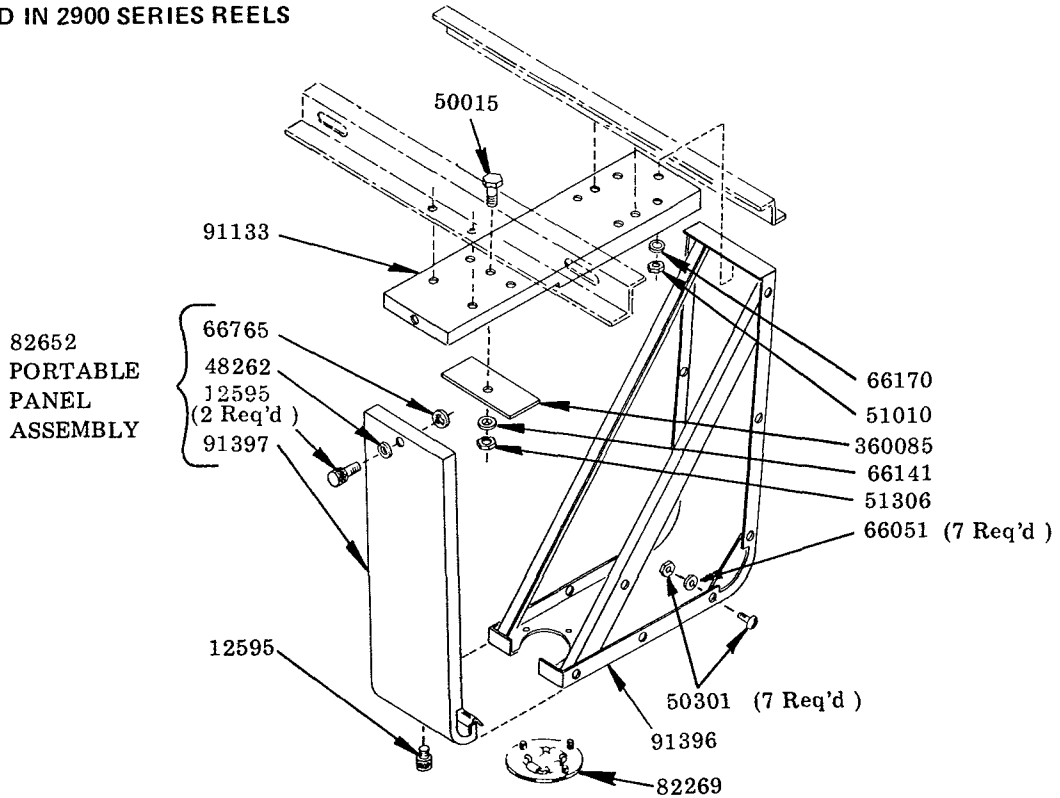

LUBREEL CABINETS

MODEL 82648

INCLUDED IN 2900 SERIES REELS

MODEL 83872

HEAVY DUTY

LINCOLN

LINCOLN, One Lincoln Way
St. Louis, Missouri 63120-1578
(314) 679-4200 Customer Service, (314) 679-4300

SECTION - **E35**
PAGE - **38**

MODEL 83945
USED WITH SINGLE ECONOMY REELS

MODEL 83946
USED WITH DUAL ECONOMY REELS

82164 END PANELS
USED WITH MODEL 82648 and MODEL 83872 CABINETS.

82269 ROLLER OUTLET

MOUNTING RAILS

REFER TO FORM 4245 FOR INSTALLATION PROCEDURE

MOUNTING HARDWARE INCLUDED

MOUNTING RAILS GOLDEN STANDARD

MODEL	UNIT	LENGTH
82166	1 & 2	19"
83253	3	27"
82167	3 & 4	35"
82168	5 & 6	51"
82247	7 & 8	67"
82392	9 & 10	83"

OVERSIZE DECORATIVE

MODEL	UNIT	LENGTH
83874	1 & 2	22"
83875	3 & 4	41"
83876	5 & 6	60"
83877	7 & 8	79"
83878	9 & 10	98"
102997	*	46"

SERVICE PARTS

PART NO.	DESCRIPTION	PART NO.	DESCRIPTION
12595	Knob	82652	Portable Panel
12825	Nut	83873	Portable Panel
48262	Washer	91130	Roller Assem
50008	Screw	91132	End Panel
50015	Screw	91133	Mounting Bracket
50301	Bolt & Nut	91396	Stationary Sleeve
50301-1	Screw	91397	Portable Panel
50302-1	Screw	92376	Stationary Sleeve
51005	Nut	92377	Portable Panel
51010	Nut	92378	Mounting Bracket
51300	Nut	92444	Bracket Assem
51306	Nut	92445	Bracket Assem
66051	Lockwasher	360085	Clamp Plate
66141	Lockwasher	360466	Clamp Plate
66170	Lockwasher	360530	Sleeve
66765	Retaining Ring	360531	End Panel
82269	Roller Outlet	360532	Sleeve