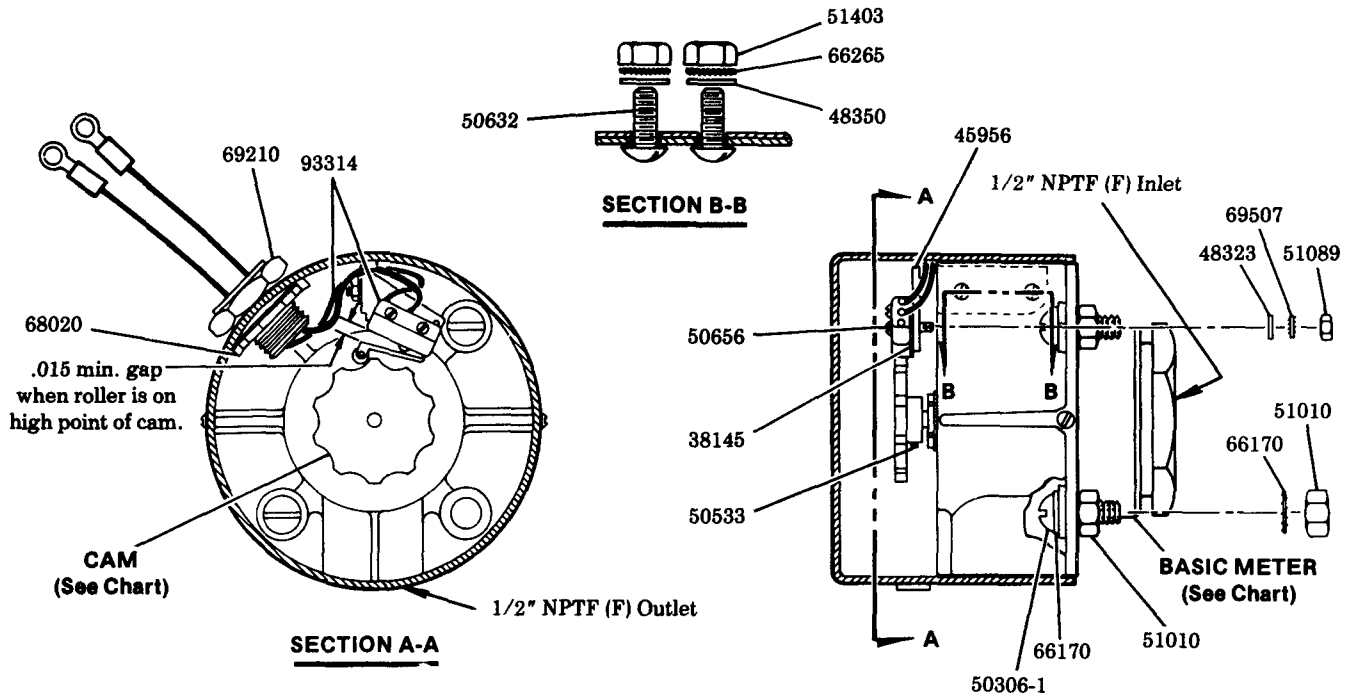

PULSE METERS

WITH 1/10 GRADUATIONS
4.5 GPM MAX., 2.5 GPM RECOMMENDED
1,000 PSI MAX.

Models 84457, 84458 84459, 84460

Series "A"

ELECTRICAL RATINGS

5 Amp. Res., 3 Amp. Ind. at 28 VDC
5 Amp. at 250 VAC
U.L. Listed Switch
SPDT

MODEL	BASIC METER	MEASURE	CAM
84457	69414-1	PINT	26351
84458	69414-1	QUART	26350
84459	69641-1	GALLON	26351
84460	69790-1	LITRE	26351

SERVICE PARTS

PART	QUAN.	DESCRIPTION	PART	QUAN.	DESCRIPTION
38145	1	Insulator	51089	2	Nut
45956	1	Bracket	51403	2	Nut
48323	2	Washer	66170	4	Lockwasher
48350	2	Washer	66265	2	Lockwasher
50306-1	2	Screw	68020	1	Conduit locknut
50533	1	Screw	69210	1	Insulated chase nipple
50632	2	Screw	69507	2	Lockwasher
50656	2	Screw	93314	1	Micro-switch
51010	4	Nut			