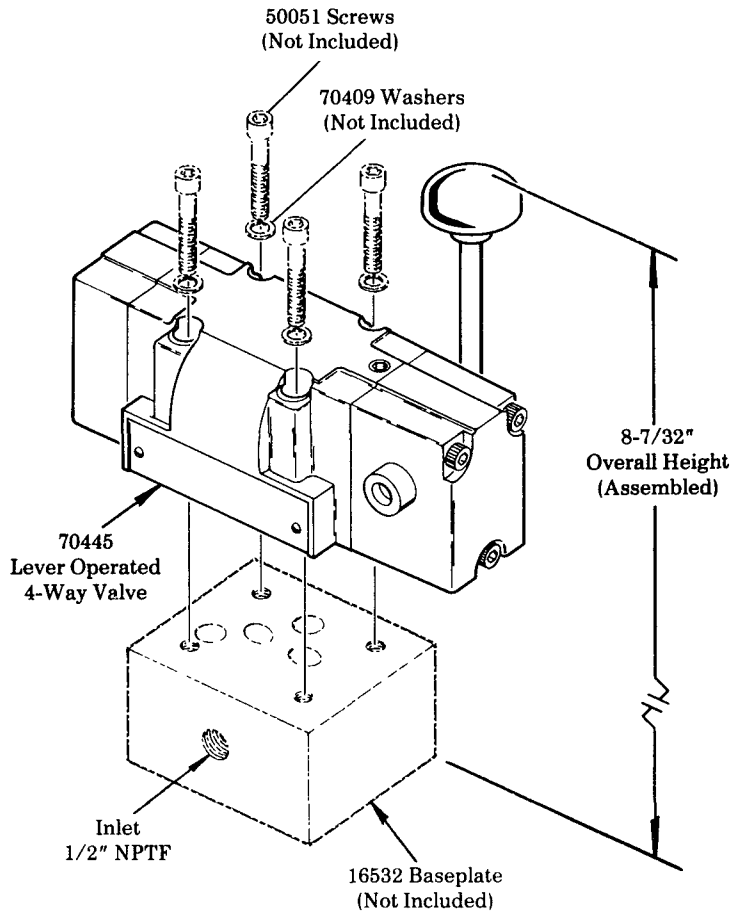

LEVER OPERATED 4-WAY VALVE

3 POSITION DETENTED W/ CENTER POSITION BLOCKING PORTS
 MAX. OPERATING PRESSURE - 3,000 PSI
 CONTAINS BUNA-N SEALS

Model 70445

Series "A"

SERVICE PARTS

PART	QUAN.	DESCRIPTION
70445-1	1	Body
70445-2	1	Spool
70445-3	1	Housing
70445-4	1	End cap
70445-6	1	Fork
70445-7	1	Roller
70445-9	1	Lever
70445-11	1	Spring
70445-12	1	Collar
70445-13	2	Quad ring
70445-14	2	O-ring
70445-15	5	O-ring
70445-16	2	Spring pin
70445-17	1	Set screw
70445-18	1	Spring pin
70445-19	3	Screw
70445-20	3	Screw
70445-23	3	Pipe plug
70445-24	1	Knob
70445-25	1	Ball