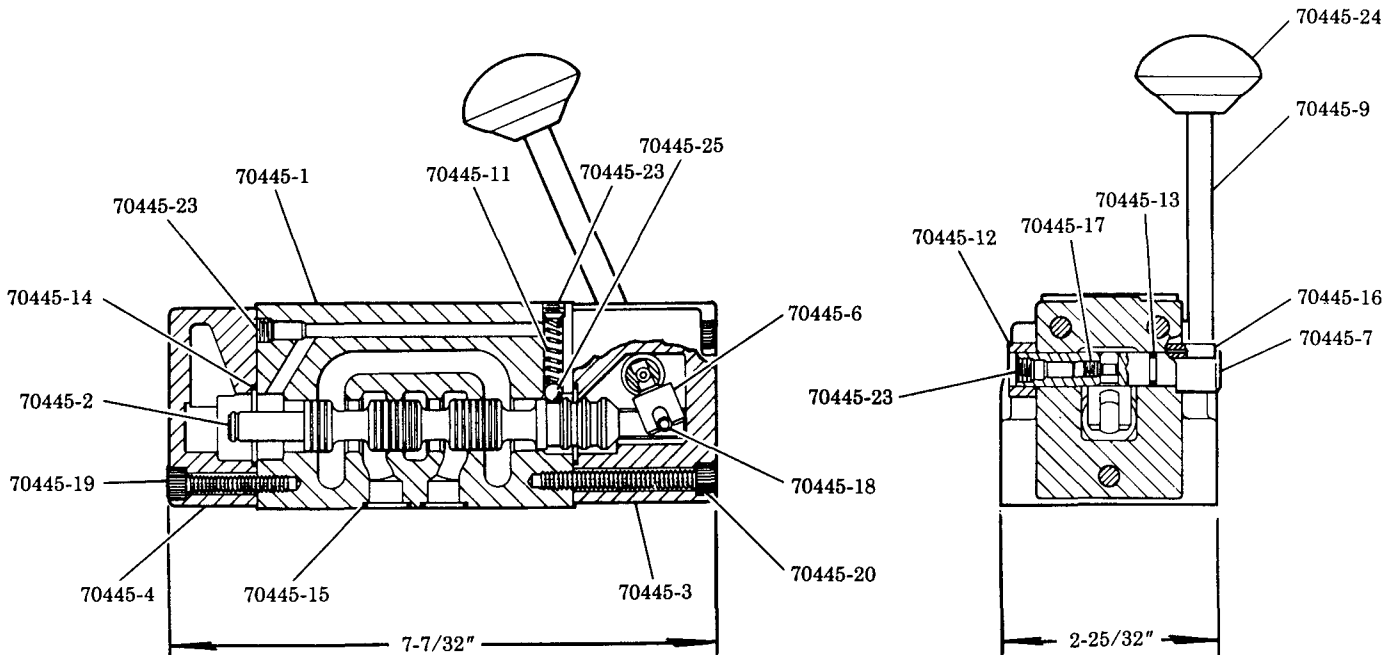

LEVER OPERATED 4-WAY VALVE

3 POSITION DETENTED W/ CENTER POSITION BLOCKING PORTS
 MAX. OPERATING PRESSURE - 3,000 PSI
 CONTAINS BUNA-N SEALS

Model 70445

Series "A"

SERVICE PARTS

PART	QUAN.	DESCRIPTION
70445-1	1	Body
70445-2	1	Spool
70445-3	1	Housing
70445-4	1	End cap
70445-6	1	Fork
70445-7	1	Roller
70445-9	1	Lever
70445-11	1	Spring
70445-12	1	Collar
70445-13	2	Quad ring
70445-14	2	O-ring
70445-15	5	O-ring
70445-16	2	Spring pin
70445-17	1	Set screw
70445-18	1	Spring pin
70445-19	3	Screw
70445-20	3	Screw
70445-23	3	Pipe plug
70445-24	1	Knob
70445-25	1	Ball