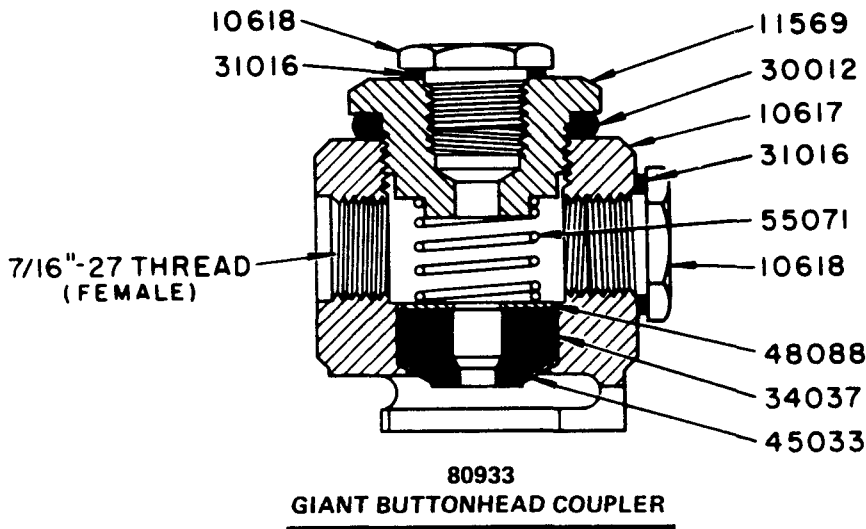

BUTTONHEAD COUPLERS

Models 80933, 81219, 81458

REPAIR PARTS LIST

Part No.	Description	Part No.	Description
10450	Check Seat	31016	Plug Gasket
10617	Nozzle Body	34037	Giant Packing
10618	Nozzle Body Plug	36017	Cup Leather
11569	Body Cap	45033	Giant Packing Washer
11868	Coupler Body	48088	Packing Washer
11869	Needle	55067	Check Spring
14781	Body Cap	55071	Spring
30011	Check Seat Gasket	55365	Spring
30012	Cap Gasket	90615	Handle & Plunger Assembly