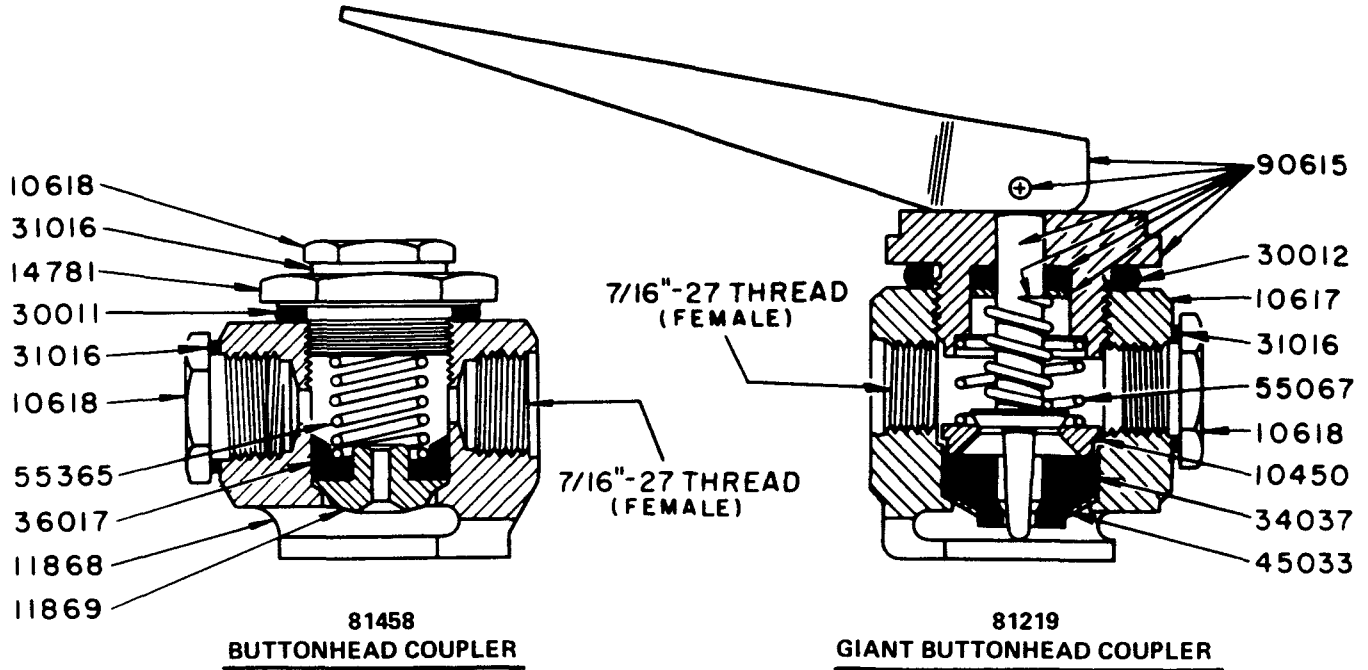

BUTTONHEAD COUPLERS

Models 80933, 81219, 81458

REPAIR PARTS LIST

Part No.	Description	Part No.	Description
10450	Check Seat	31016	Plug Gasket
10617	Nozzle Body	34037	Giant Packing
10618	Nozzle Body Plug	36017	Cup Leather
11569	Body Cap	45033	Giant Packing Washer
11868	Coupler Body	48088	Packing Washer
11869	Needle	55067	Check Spring
14781	Body Cap	55071	Spring
30011	Check Seat Gasket	55365	Spring
30012	Cap Gasket	90615	Handle & Plunger Assembly