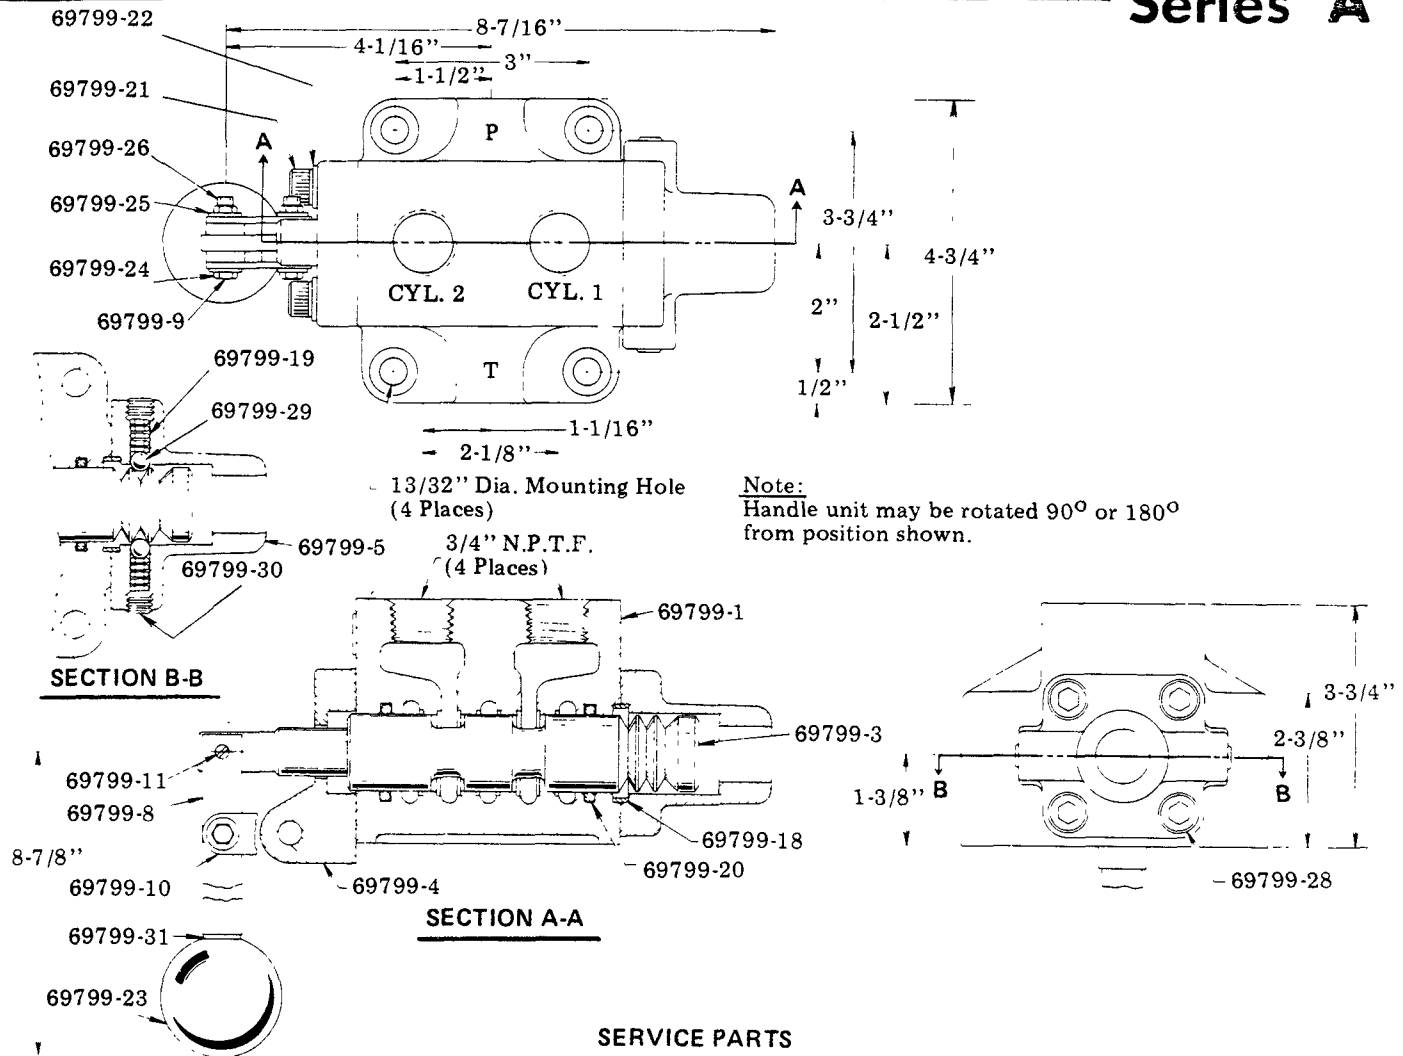

FOUR-WAY VALVE

Model 69799

Series "A"

PART NO.	QUAN.	DESCRIPTION	PART NO.	QUAN.	DESCRIPTION
69799-1	1	Body "175"	69799-20	2	O-Ring
69799-3	1	Spool (Detent)	69799-21	4	Socket Cap Screw
69799-4	1	Cap	69799-22	4	Lockwasher
69799-5	1	Cap	69799-23	1	Plastic Ball
69799-8	1	Lever	69799-24	2	Hex. Hd. Mach. Screw
69799-9	2	Roller	69799-25	4	Washer
69799-10	2	Link	69799-26	2	Hex. Locknut
69799-11	1	Gun Screw	69799-28	4	Socket Cap Screw
69799-18	1	Locating Ring	69799-29	2	Steel Ball
69799-19	2	Spring	69799-30	2	Pipe Plug
			69799-31	1	Washer

RETAIN THIS INFORMATION FOR FUTURE REFERENCE

When ordering replacement parts, list: Part Number, Description, Model Number, and Series Letter.
 LINCOLN ST. LOUIS provides a Distributor Network that stocks equipment and replacement parts.
 A list of Authorized Service Departments will be furnished upon request.