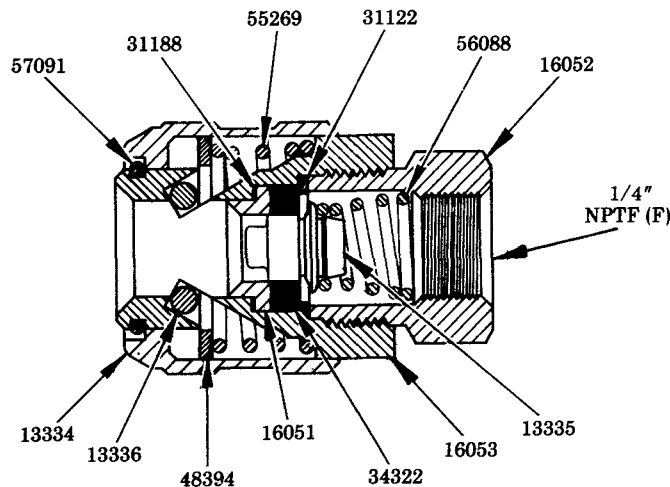

815

AIR COUPLERS

MODEL 815

SERVICE PARTS

PART NO.	DESCRIPTION
11653	Coupler Sleeve Assembly
11654	Check Housing
11655	Pin Housing
11656	Pin Retainer
★ 11657	Packing Washer
★ 11763	Coupling Pin (2 Req.)
★ 12917	Air Check
★ 34123	Check Packing
55144	Sleeve Spring
★ 55145	Retaining Spring
56055	Check Spring

★ NO. 81777 REPAIR KIT

MODEL 862

SERVICE PARTS

PART NO.	DESCRIPTION
13334	Sleeve
★ 13335	Air Check
★ 13336	Pin (2 Req.)
16051	Packing Washer
16052	Adapter
16053	Coupler Body
31122	Gasket
31188	Gasket
★ 34322	"D" Packing
★ 48394	Washer
55269	Spring
★ 56088	Check Spring
★ 57091	Ring Spring