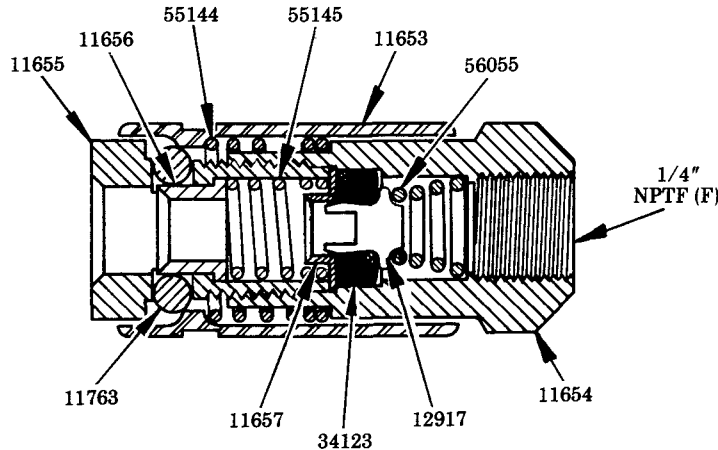

815

AIR COUPLERS

MODEL 815

SERVICE PARTS

PART NO.	DESCRIPTION
11653	Coupler Sleeve Assembly
11654	Check Housing
11655	Pin Housing
11656	Pin Retainer
★ 11657	Packing Washer
★ 11763	Coupling Pin (2 Req.)
★ 12917	Air Check
★ 34123	Check Packing
55144	Sleeve Spring
★ 55145	Retaining Spring
56055	Check Spring

★ NO. 81777 REPAIR KIT

MODEL 862

SERVICE PARTS

PART NO.	DESCRIPTION
13334	Sleeve
★ 13335	Air Check
★ 13336	Pin (2 Req.)
16051	Packing Washer
16052	Adapter
16053	Coupler Body
31122	Gasket
31188	Gasket
★ 34322	"D" Packing
★ 48394	Washer
55269	Spring
★ 56088	Check Spring
★ 57091	Ring Spring

★ NO. 83016 REPAIR KIT

LINCOLN ST. LOUIS
4010 GOODFELLOW BLVD • ST LOUIS MO 63120 • (314) 383 5900

A DIVISION OF
McNEIL
CORPORATION

SECTION **-G9**
PAGE **-2A**

63, 64, 65, AND **66 SERIES SOCKETS

CODE	DESCRIPTION
D	Adapter
E	Hose Stem
	Nipple
	Bushing
★ F	Retaining Ring
★ G	Washer
★ H	"D" Packing
I	Washer
J	Gasket
K	Socket Body
★ L	Pin (2 Req.)
★ M	Air Check
N	Spring
O	Sleeve
★ P	Check Spring

****61 SERIES**

SERVICE PARTS

PART NO.	DESCRIPTION
13335	Air Check
13946	Socket Sleeve
14815	Socket Body
34335	"D" Packing
48436	Washer
55285	Spring
56098	Spring
66010	Steel Ball

****OBSOLETE**

COUPLER	NIPPLE	SIZE
MODEL 815	11659	1/4" NPTF (M)
	11660	1/8" NPTF (M)
	11661	1/4" NPTF (F)
MODEL 862	13329	1/4" NPTF (M)
	13330	1/8" NPTF (M)
	13331	1/4" NPTF (F)
63 SERIES	630102	1/8" NPTF (M)
	630104	1/4" NPTF (M)
	630106	3/8" NPTF (M)
	630202	1/8" NPTF (F)
	630204	1/4" NPTF (F)
	630206	3/8" NPTF (F)
	630704	1/4" I.D. HOSE (H.S.)
	630705	5/16" I.D. HOSE (H.S.)
630706	3/8" I.D. HOSE (H.S.)	
64 SERIES	640104	1/4" NPTF (M)
	640106	3/8" NPTF (M)
	640108	1/2" NPTF (M)
	640204	1/4" NPTF (F)
	640206	3/8" NPTF (F)
	640208	1/2" NPTF (F)
	640706	3/8" I.D. HOSE (H.S.)
	640708	1/2" I.D. HOSE (H.S.)
65 SERIES	650106	3/8" NPTF (M)
	650108	1/2" NPTF (M)
	650112	3/4" NPTF (M)
	650206	3/8" NPTF (F)
	650208	1/2" NPTF (F)
	650212	3/4" NPTF (F)
	650708	1/2" I.D. HOSE (H.S.)