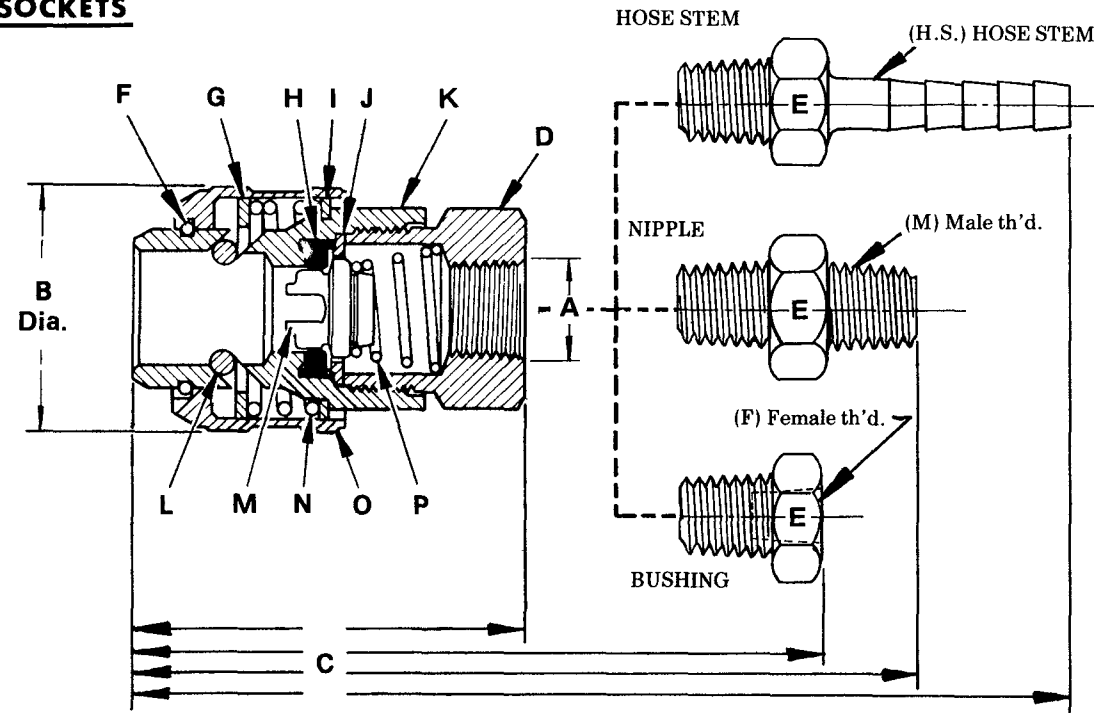

63, 64, 65, AND **66 SERIES SOCKETS

CODE	DESCRIPTION
D	Adapter
E	Hose Stem
	Nipple
	Bushing
★ F	Retaining Ring
★ G	Washer
★ H	"D" Packing
I	Washer
J	Gasket
K	Socket Body
★ L	Pin (2 Req.)
★ M	Air Check
N	Spring
O	Sleeve
★ P	Check Spring

★ PARTS INCLUDED IN REPAIR KIT

★ REPAIR KIT

MODEL	KIT NO.
63 SERIES	83018
64 SERIES	83024
65 SERIES	83017

BASIC PARTS

MODEL	F	G	H	I	J	K	L	M	N	O	P
63 SERIES	57091	48394	34335	48395	31122	13340	13336	13335	55269	13342	56088
64 SERIES	57099	48415	34348	48416	31133	13635	13632	13633	55287	13634	56094
65 SERIES	69784	48382	34319	48380	31117	13325	13328	13327	55268	13324	56078
**66 SERIES	69785	48414	34347	48412	31130	13629	13628	13554	56093	13598	56092

MODELS

SOCKET	A	B	C	D	E
631002	1/8" NPTF (M)	1-1/8"	2-5/8"	13341	10772
631004	1/4" NPTF (M)	1-1/8"	2-7/8"	13341	10462
631006	3/8" NPTF (M)	1-1/8"	3-5/16"	13514	10540
632002	1/8" NPTF (F)	1-1/8"	2-5/32"	13341	10461
632004	1/4" NPTF (F)	1-1/8"	1-13/16"	13341	
632006	3/8" NPTF (F)	1-1/8"	2-1/4"	13514	
637004	1/4" I.D. HOSE (H.S.)	1-1/8"	3-5/16"	13341	690204
637005	5/16" I.D. HOSE (H.S.)	1-1/8"	3-5/16"	13341	690205
637006	3/8" I.D. HOSE (H.S.)	1-1/8"	3-13/16"	13514	690306
641004	1/4" NPTF (M)	1-5/16"	3-1/16"	13631	10773
641006	3/8" NPTF (M)	1-5/16"	3-1/8"	13631	10540
641008	1/2" NPTF (M)	1-5/16"	4-1/32"	13670	11197
642004	1/4" NPTF (F)	1-5/16"	2-7/16"	13631	20011
642006	3/8" NPTF (F)	1-5/16"	2-1/16"	13631	
642008	1/2" NPTF (F)	1-5/16"	2-25/32"	13670	
647006	3/8" I.D. HOSE (H.S.)	1-5/16"	3-5/8"	13631	690306
647008	1/2" I.D. HOSE (H.S.)	1-5/16"	4-7/16"	13670	690408
651006	3/8" NPTF (M)	1-1/2"	3-25/32"	13326	11107
651008	1/2" NPTF (M)	1-1/2"	3-29/32"	13326	11197
651012	3/4" NPTF (M)	1-1/2"	4-5/8"	13390	12296
652006	3/8" NPTF (F)	1-1/2"	3-5/32"	13326	67069
652008	1/2" NPTF (F)	1-1/2"	2-21/32"	13326	
652012	3/4" NPTF (F)	1-1/2"	2-15/16"	13390	
657008	1/2" I.D. HOSE (H.S.)	1-1/2"	4-9/32"	13326	690408