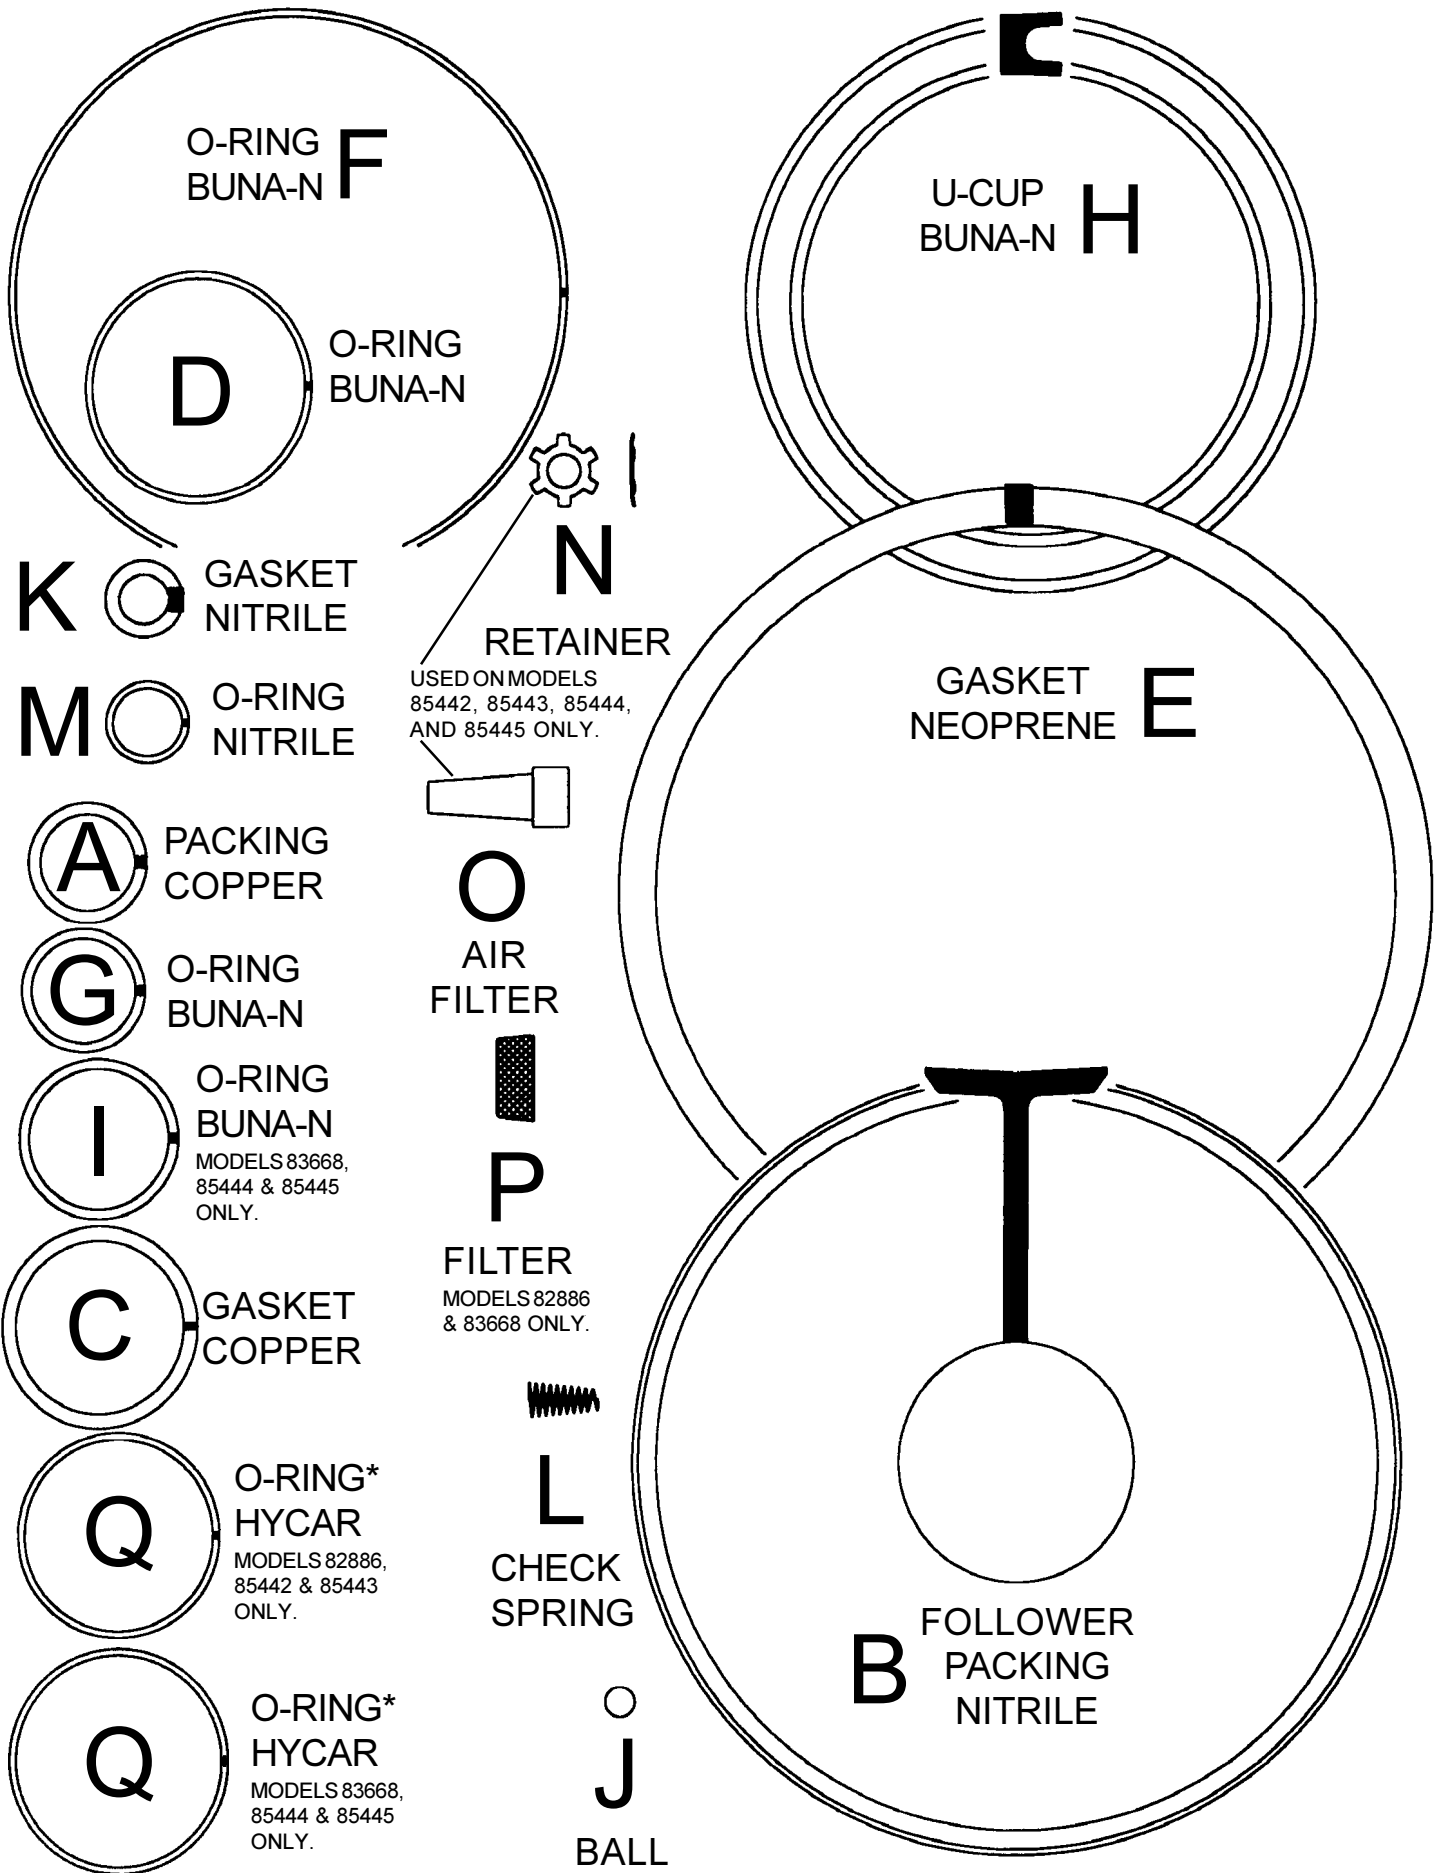

FOR MODELS 82886, 83668, 85442, 85443,
85444, 85445 RAM PUMPS

See specific model Owner's Manual for assembly and adjustment information.

Model	Service Page	Model	Service Page
82886	Section C8, Page 65 Series	85443	Section C8, Page 263 Series
83668	Section C8, Page 127 Series	85444	Section C8, Page 263 Series
85442	Section C8, Page 263 Series	85445	Section C8, Page 263 Series

NOTE: All illustrations are full size