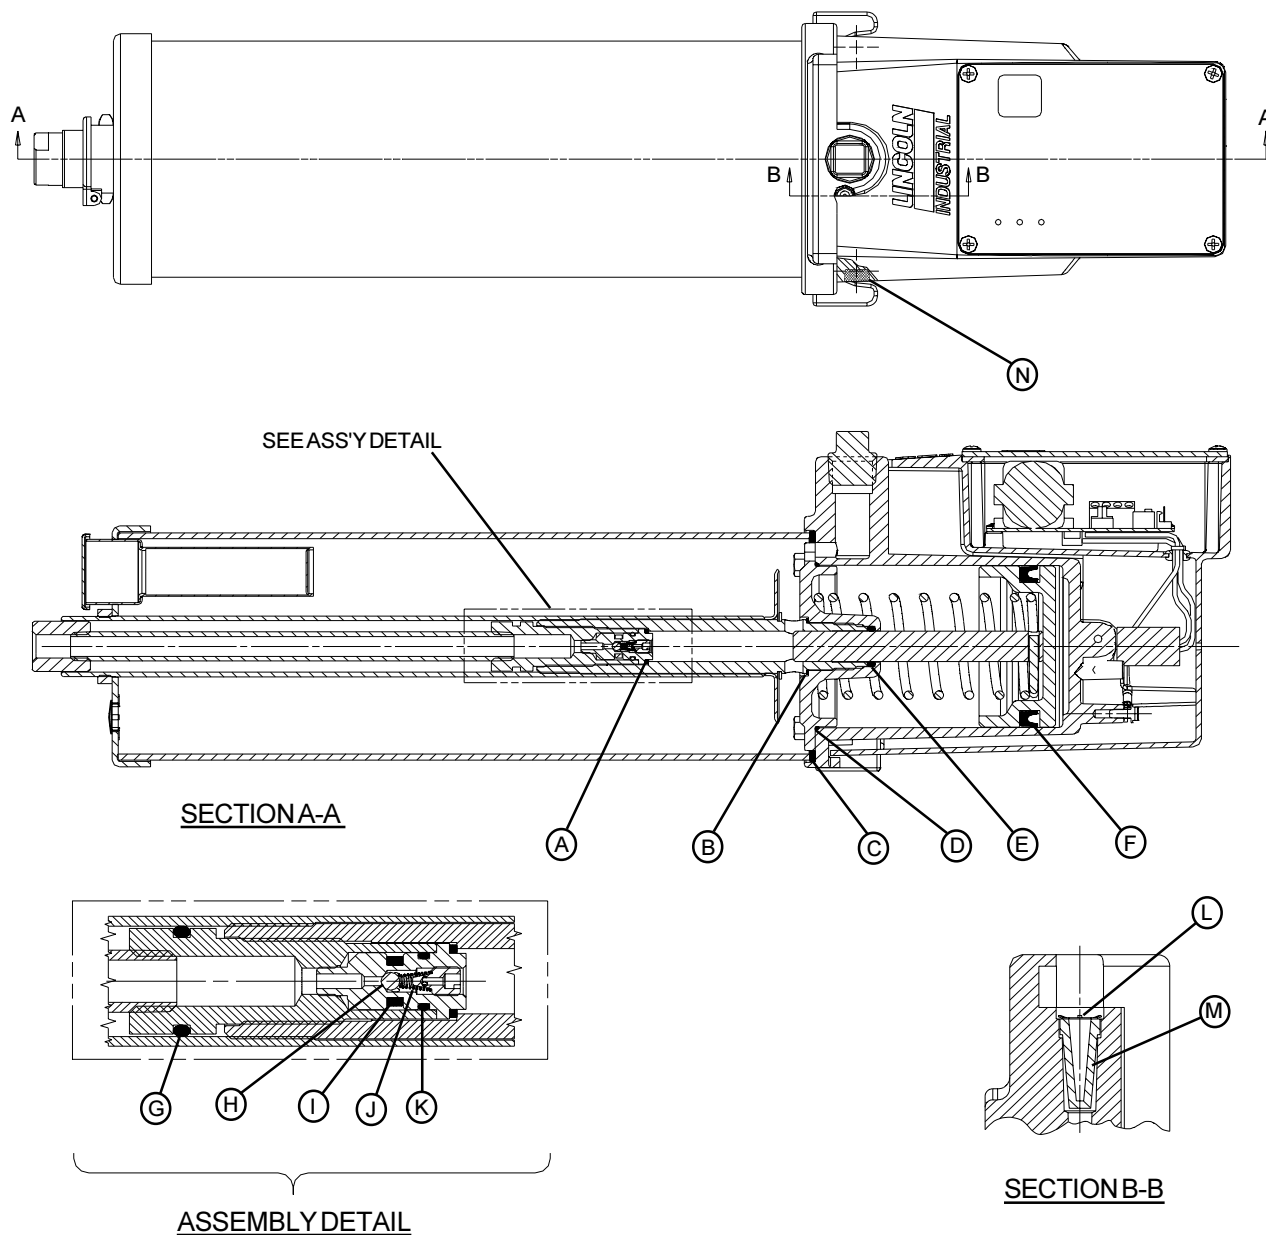

FOR MODELS 82885, 83667, 85438, 85439,
85440, 85441 RAM PUMPS

See specific model Owner's Manual for assembly and adjustment information.

Model	Service Page	Model	Service Page
82885	Section C8, Page 64 Series	85439	Section C8, Page 263 Series
83667	Section C8, Page 126 Series	85440	Section C8, Page 263 Series
85438	Section C8, Page 263 Series	85441	Section C8, Page 263 Series

BALL

CHECK
SPRING

RETAINER

MODELS 85438,
85439, 85440 &
85441 ONLY.

AIR
FILTER

FILTER
MODELS 82885
& 83667 ONLY.

GASKET
NITRILE

O-RING
NITRILE

PACKING
COPPER

O-RING
BUNA-N

O-RING
BUNA-N
MODELS 83667,
85440 & 85441
ONLY.

GASKET
COPPER

U-CUP
BUNA-N

O-RING
BUNA-N

GASKET
NEOPRENE

NOTE: All illustrations are full size