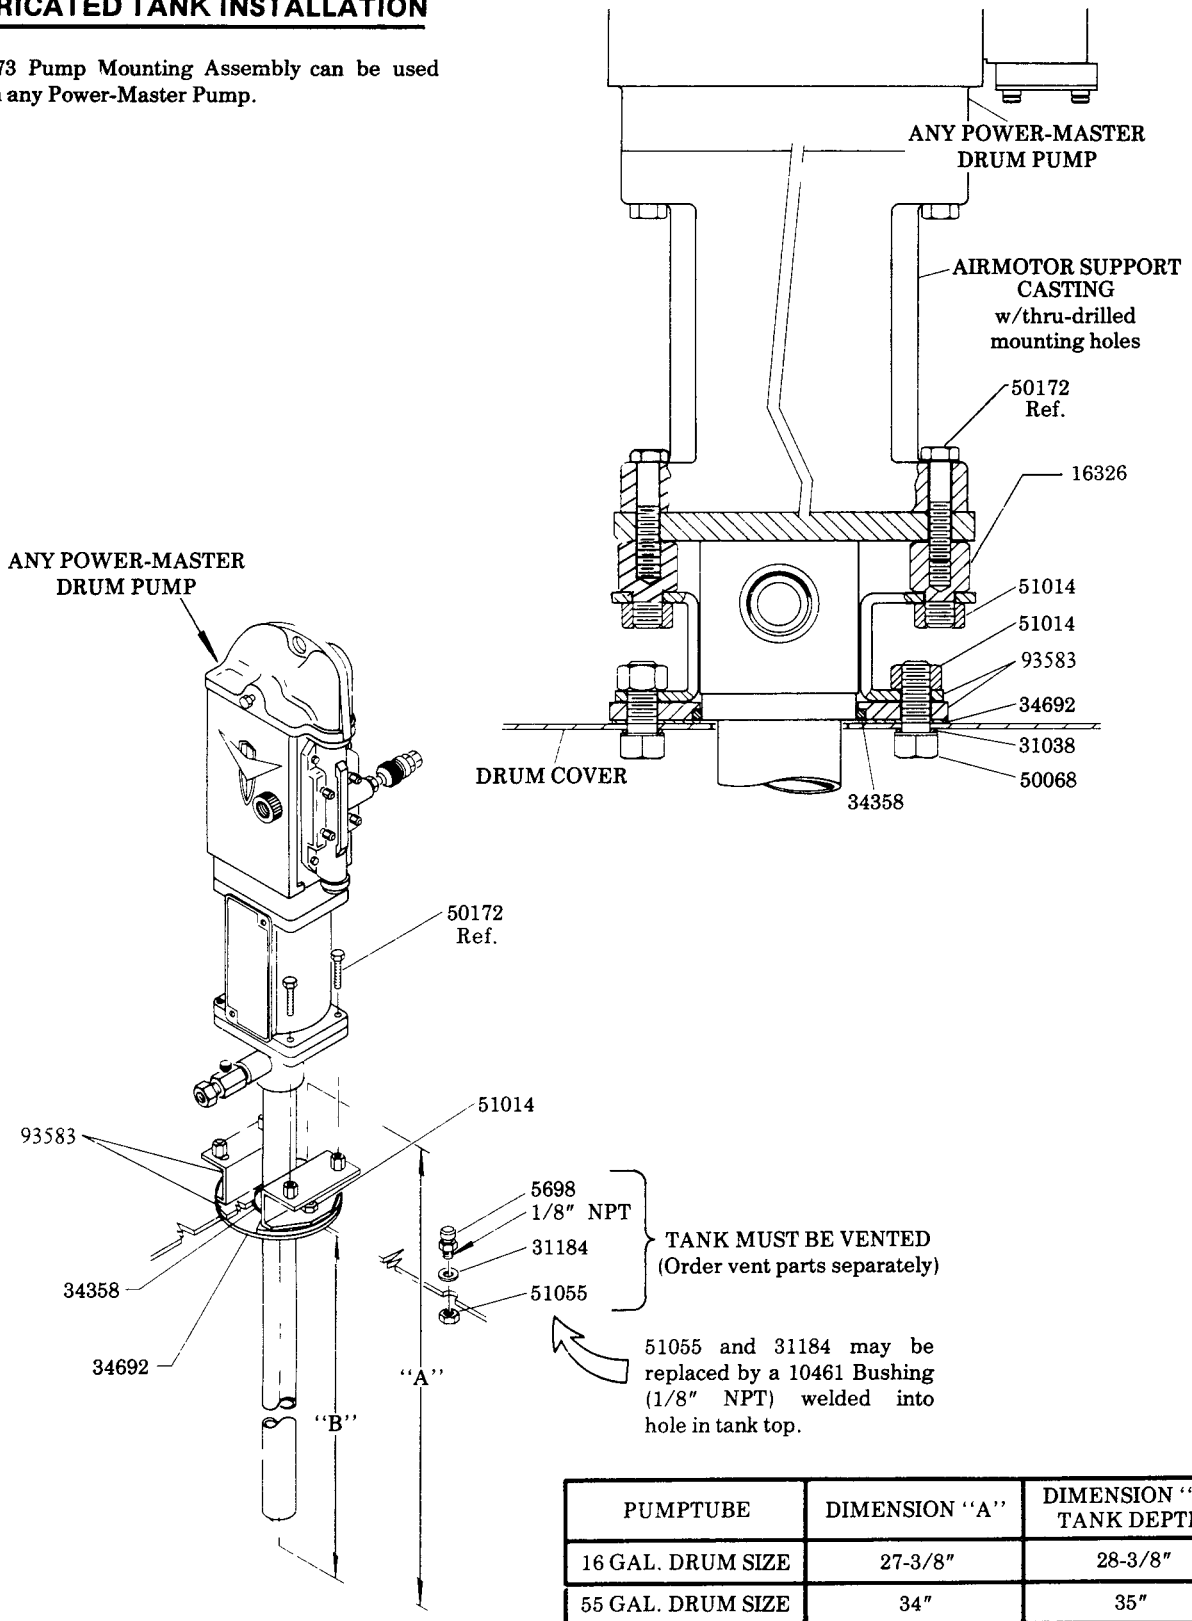

FABRICATED TANK INSTALLATION

84273 Pump Mounting Assembly can be used with any Power-Master Pump.

MODEL 81482 (400 LB. DRUM)

Consists of 84273 Pump Mounting Flange Assembly and 84318 Drum Cover & Tie Rod Assembly.

**84318
DRUM COVER & TIE ROD ASSEMBLY**

*CEMENT SEALING STRIP TO DRUM COVER WITH 3M #EC-1099

MODEL 84291 (120 LB. DRUM)

Consists of 84273 Pump Mounting Flange Assembly and 84299 Drum Cover & Tie Rod Assembly.

**84273
PUMP MOUNTING
FLANGE ASSEMBLY
Series "E"**

**MOUNTING DIMENSIONS
(Pump mounting flange)**

**84299
DRUM COVER & TIE ROD ASSEMBLY**

Both Model 81482 and Model 84291 are designed to be used with all Power-Master Drum Pumps for mobile installations where it is desirable to keep dust and water from entering the drum, and to keep the drum contents from sloshing out when traveling over rough terrain.

Earlier model Power-Master drum covers which use the 40231 Pump Mounting Flange may be updated by ordering the 84273 Pump Mounting Flange Assembly and a drum cover sealing strip.

SERVICE PARTS

PART	DESCRIPTION
5698	Vent fitting
11373	Tie rod
13565	Tie rod
16326	Extension adapter
31038	Gasket (aluminum)
31184	Washer (aluminum)
34358	O-ring
34691	Sealing strip
34692	Gasket
34694	Sealing strip
50025	Bolt
50068	Bolt
51007	Nut
51014	Nut
51017	Nut
51055	Nut
64409	Cover plate
64412	Tie rod bracket
66191	Wing nut
66192	Eye bolt
66193	Lockwasher
93583	Pump mounting flange
93040	Drum cover & gasket assembly (120 lb. drum)
93044	Drum cover & gasket assembly (400 lb. drum)