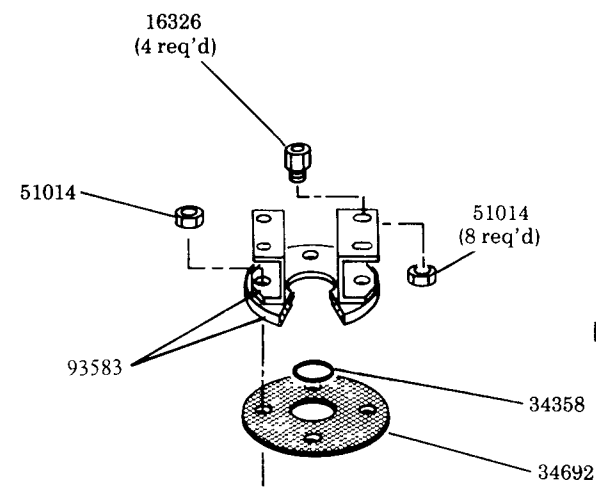

FABRICATED TANK INSTALLATION

84273 Pump Mounting Assembly can be used with any Power-Master Pump.

MODEL 81482 (400 LB. DRUM)

Consists of 84273 Pump Mounting Flange Assembly and 84318 Drum Cover & Tie Rod Assembly.

**84318
DRUM COVER & TIE ROD ASSEMBLY**

*CEMENT SEALING STRIP TO DRUM COVER WITH 3M #EC-1099

MODEL 84291 (120 LB. DRUM)

Consists of 84273 Pump Mounting Flange Assembly and 84299 Drum Cover & Tie Rod Assembly.

**84273
PUMP MOUNTING
FLANGE ASSEMBLY
Series "E"**

**MOUNTING DIMENSIONS
(Pump mounting flange)**

**84299
DRUM COVER & TIE ROD ASSEMBLY**

Both Model 81482 and Model 84291 are designed to be used with all Power-Master Drum Pumps for mobile installations where it is desirable to keep dust and water from entering the drum, and to keep the drum contents from sloshing out when traveling over rough terrain.

Earlier model Power-Master drum covers which use the 40231 Pump Mounting Flange may be updated by ordering the 84273 Pump Mounting Flange Assembly and a drum cover sealing strip.

SERVICE PARTS

PART	DESCRIPTION
5698	Vent fitting
11373	Tie rod
13565	Tie rod
16326	Extension adapter
31038	Gasket (aluminum)
31184	Washer (aluminum)
34358	O-ring
34691	Sealing strip
34692	Gasket
34694	Sealing strip
50025	Bolt
50068	Bolt
51007	Nut
51014	Nut
51017	Nut
51055	Nut
64409	Cover plate
64412	Tie rod bracket
66191	Wing nut
66192	Eye bolt
66193	Lockwasher
93583	Pump mounting flange
93040	Drum cover & gasket assembly (120 lb. drum)
93044	Drum cover & gasket assembly (400 lb. drum)