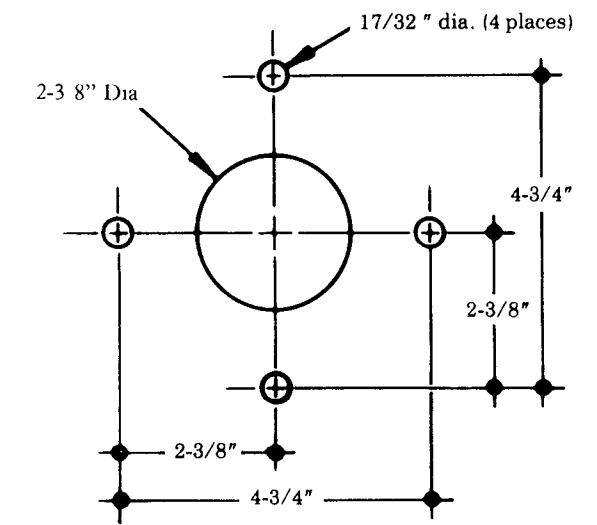

FABRICATED TANK INSTALLATION

84273 Pump Mounting Assembly can be used with any Power-Master Pump.

MODEL 81482 (400 LB. DRUM)

Consists of 84273 Pump Mounting Flange Assembly and 84318 Drum Cover & Tie Rod Assembly.

**84318
DRUM COVER & TIE ROD ASSEMBLY**

*CEMENT SEALING STRIP TO DRUM COVER WITH 3M #EC-1099

MODEL 84291 (120 LB. DRUM)

Consists of 84273 Pump Mounting Flange Assembly and 84299 Drum Cover & Tie Rod Assembly.

**84273
PUMP MOUNTING
FLANGE ASSEMBLY
Series "E"**

**MOUNTING DIMENSIONS
(Pump mounting flange)**

**84299
DRUM COVER & TIE ROD ASSEMBLY**

Both Model 81482 and Model 84291 are designed to be used with all Power-Master Drum Pumps for mobile installations where it is desirable to keep dust and water from entering the drum, and to keep the drum contents from sloshing out when traveling over rough terrain.

Earlier model Power-Master drum covers which use the 40231 Pump Mounting Flange may be updated by ordering the 84273 Pump Mounting Flange Assembly and a drum cover sealing strip.

SERVICE PARTS

PART	DESCRIPTION
5698	Vent fitting
11373	Tie rod
13565	Tie rod
16326	Extension adapter
31038	Gasket (aluminum)
31184	Washer (aluminum)
34358	O-ring
34691	Sealing strip
34692	Gasket
34694	Sealing strip
50025	Bolt
50068	Bolt
51007	Nut
51014	Nut
51017	Nut
51055	Nut
64409	Cover plate
64412	Tie rod bracket
66191	Wing nut
66192	Eye bolt
66193	Lockwasher
93583	Pump mounting flange
93040	Drum cover & gasket assembly (120 lb. drum)
93044	Drum cover & gasket assembly (400 lb. drum)