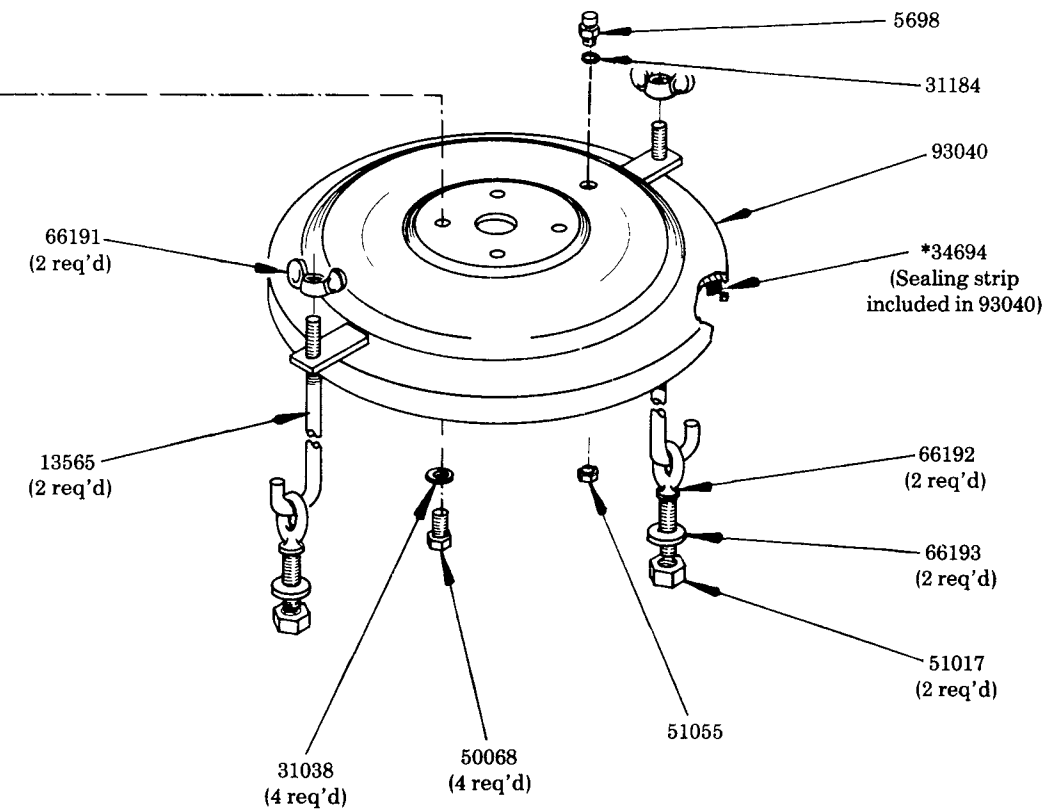

**84318
DRUM COVER & TIE ROD ASSEMBLY**

*CEMENT SEALING STRIP TO DRUM COVER WITH 3M #EC-1099

MODEL 84291 (120 LB. DRUM)

Consists of 84273 Pump Mounting Flange Assembly and 84299 Drum Cover & Tie Rod Assembly.

**84273
PUMP MOUNTING
FLANGE ASSEMBLY
Series "E"**

**MOUNTING DIMENSIONS
(Pump mounting flange)**

**84299
DRUM COVER & TIE ROD ASSEMBLY**

Both Model 81482 and Model 84291 are designed to be used with all Power-Master Drum Pumps for mobile installations where it is desirable to keep dust and water from entering the drum, and to keep the drum contents from sloshing out when traveling over rough terrain.

Each consists of a drum cover assembly and a Model 84273 Pump Mounting Flange Assembly. Interfaces are gasketed between the drum and drum cover; pump outlet body and pump mounting flange; drum cover and pump mounting flange; drum cover and cover plate.

Earlier model Power-Master drum covers which use the 40231 Pump Mounting Flange may be updated by ordering the 84273 Pump Mounting Flange Assembly and a drum cover sealing strip.

SERVICE PARTS

PART	DESCRIPTION
5698	Vent fitting
11373	Tie rod
13565	Tie rod
16326	Extension adapter
31038	Gasket (aluminum)
31184	Washer (aluminum)
34358	O-ring
34691	Sealing strip
34692	Gasket
34694	Sealing strip
50025	Bolt
50068	Bolt
51007	Nut
51014	Nut
51017	Nut
51055	Nut
64409	Cover plate
64412	Tie rod bracket
66191	Wing nut
66192	Eye bolt
66193	Lockwasher
93583	Pump mounting flange
93040	Drum cover & gasket assembly (120 lb. drum)
93044	Drum cover & gasket assembly (400 lb. drum)