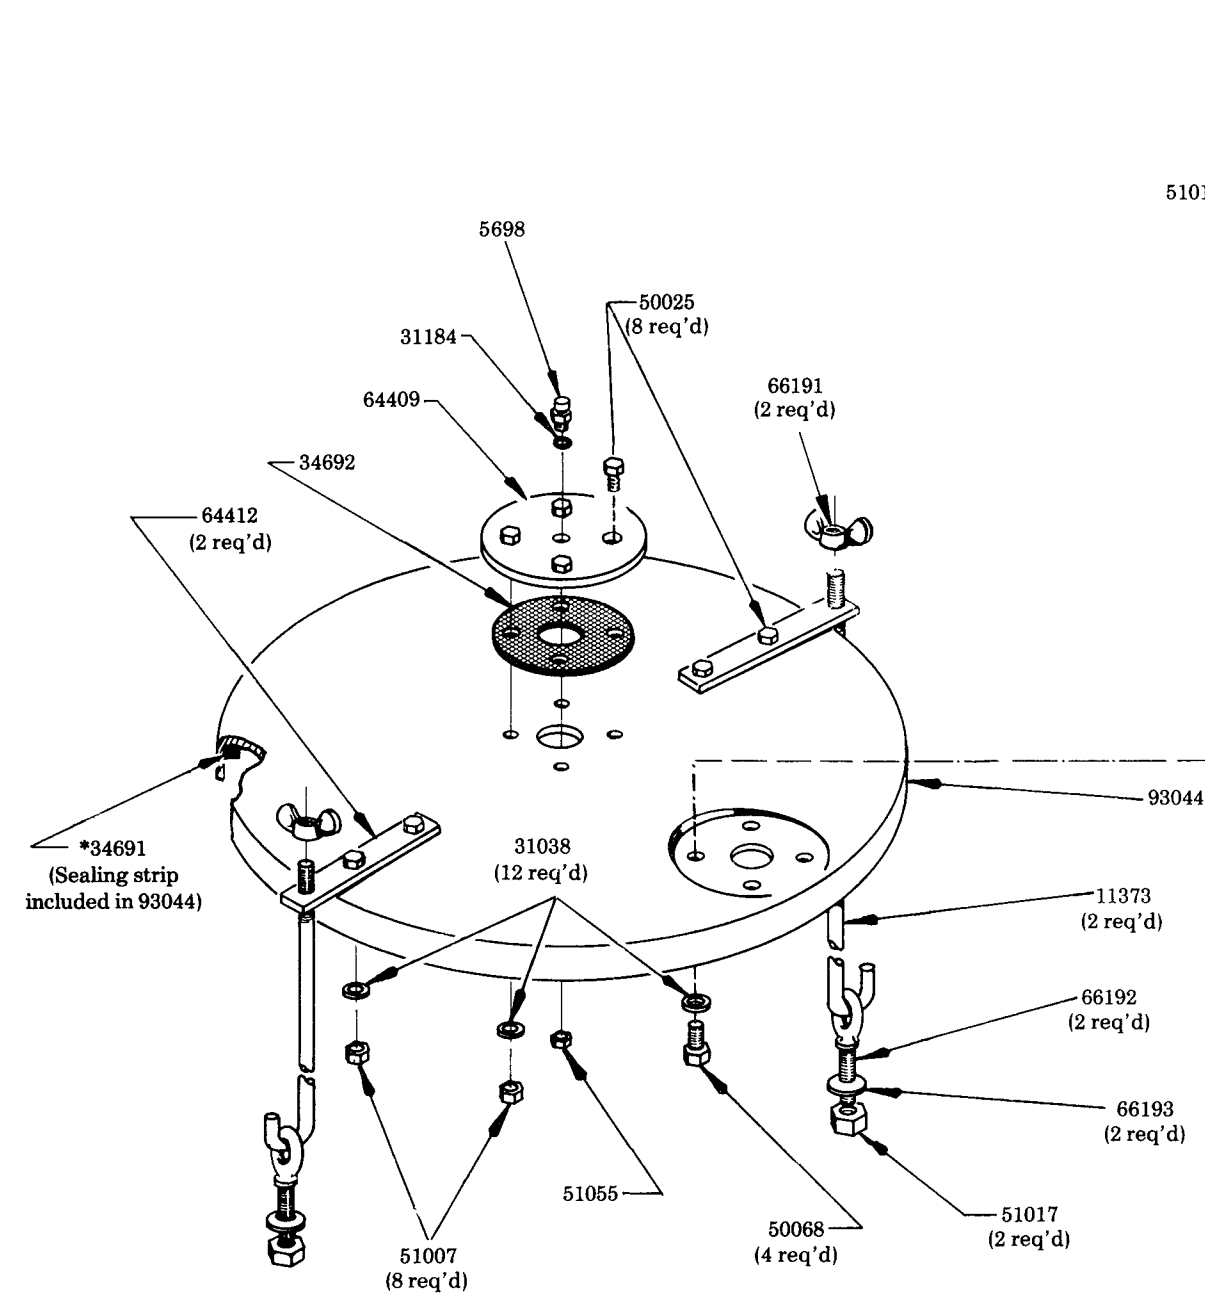

FABRICATED TANK INSTALLATION

84273 Pump Mounting Assembly can be used with any Power-Master Pump.

MODEL 81482 (400 LB. DRUM)

Consists of 84273 Pump Mounting Flange Assembly and 84318 Drum Cover & Tie Rod Assembly.

**84318
DRUM COVER & TIE ROD ASSEMBLY**

*CEMENT SEALING STRIP TO DRUM COVER WITH 3M #EC-1099

MODEL 84291 (120 LB. DRUM)

Consists of 84273 Pump Mounting Flange Assembly and 84299 Drum Cover & Tie Rod Assembly.

**84273
PUMP MOUNTING
FLANGE ASSEMBLY
Series "E"**

**MOUNTING DIMENSIONS
(Pump mounting flange)**

**84299
DRUM COVER & TIE ROD ASSEMBLY**

Both Model 81482 and Model 84291 are designed to be used with all Power-Master Drum Pumps for mobile installations where it is desirable to keep dust and water from entering the drum, and to keep the drum contents from sloshing out when traveling over rough terrain.

Earlier model Power-Master drum covers which use the 40231 Pump Mounting Flange may be updated by ordering the 84273 Pump Mounting Flange Assembly and a drum cover sealing strip.

SERVICE PARTS

PART	DESCRIPTION
5698	Vent fitting
11373	Tie rod
13565	Tie rod
16326	Extension adapter
31038	Gasket (aluminum)
31184	Washer (aluminum)
34358	O-ring
34691	Sealing strip
34692	Gasket
34694	Sealing strip
50025	Bolt
50068	Bolt
51007	Nut
51014	Nut
51017	Nut
51055	Nut
64409	Cover plate
64412	Tie rod bracket
66191	Wing nut
66192	Eye bolt
66193	Lockwasher
93583	Pump mounting flange
93040	Drum cover & gasket assembly (120 lb. drum)
93044	Drum cover & gasket assembly (400 lb. drum)