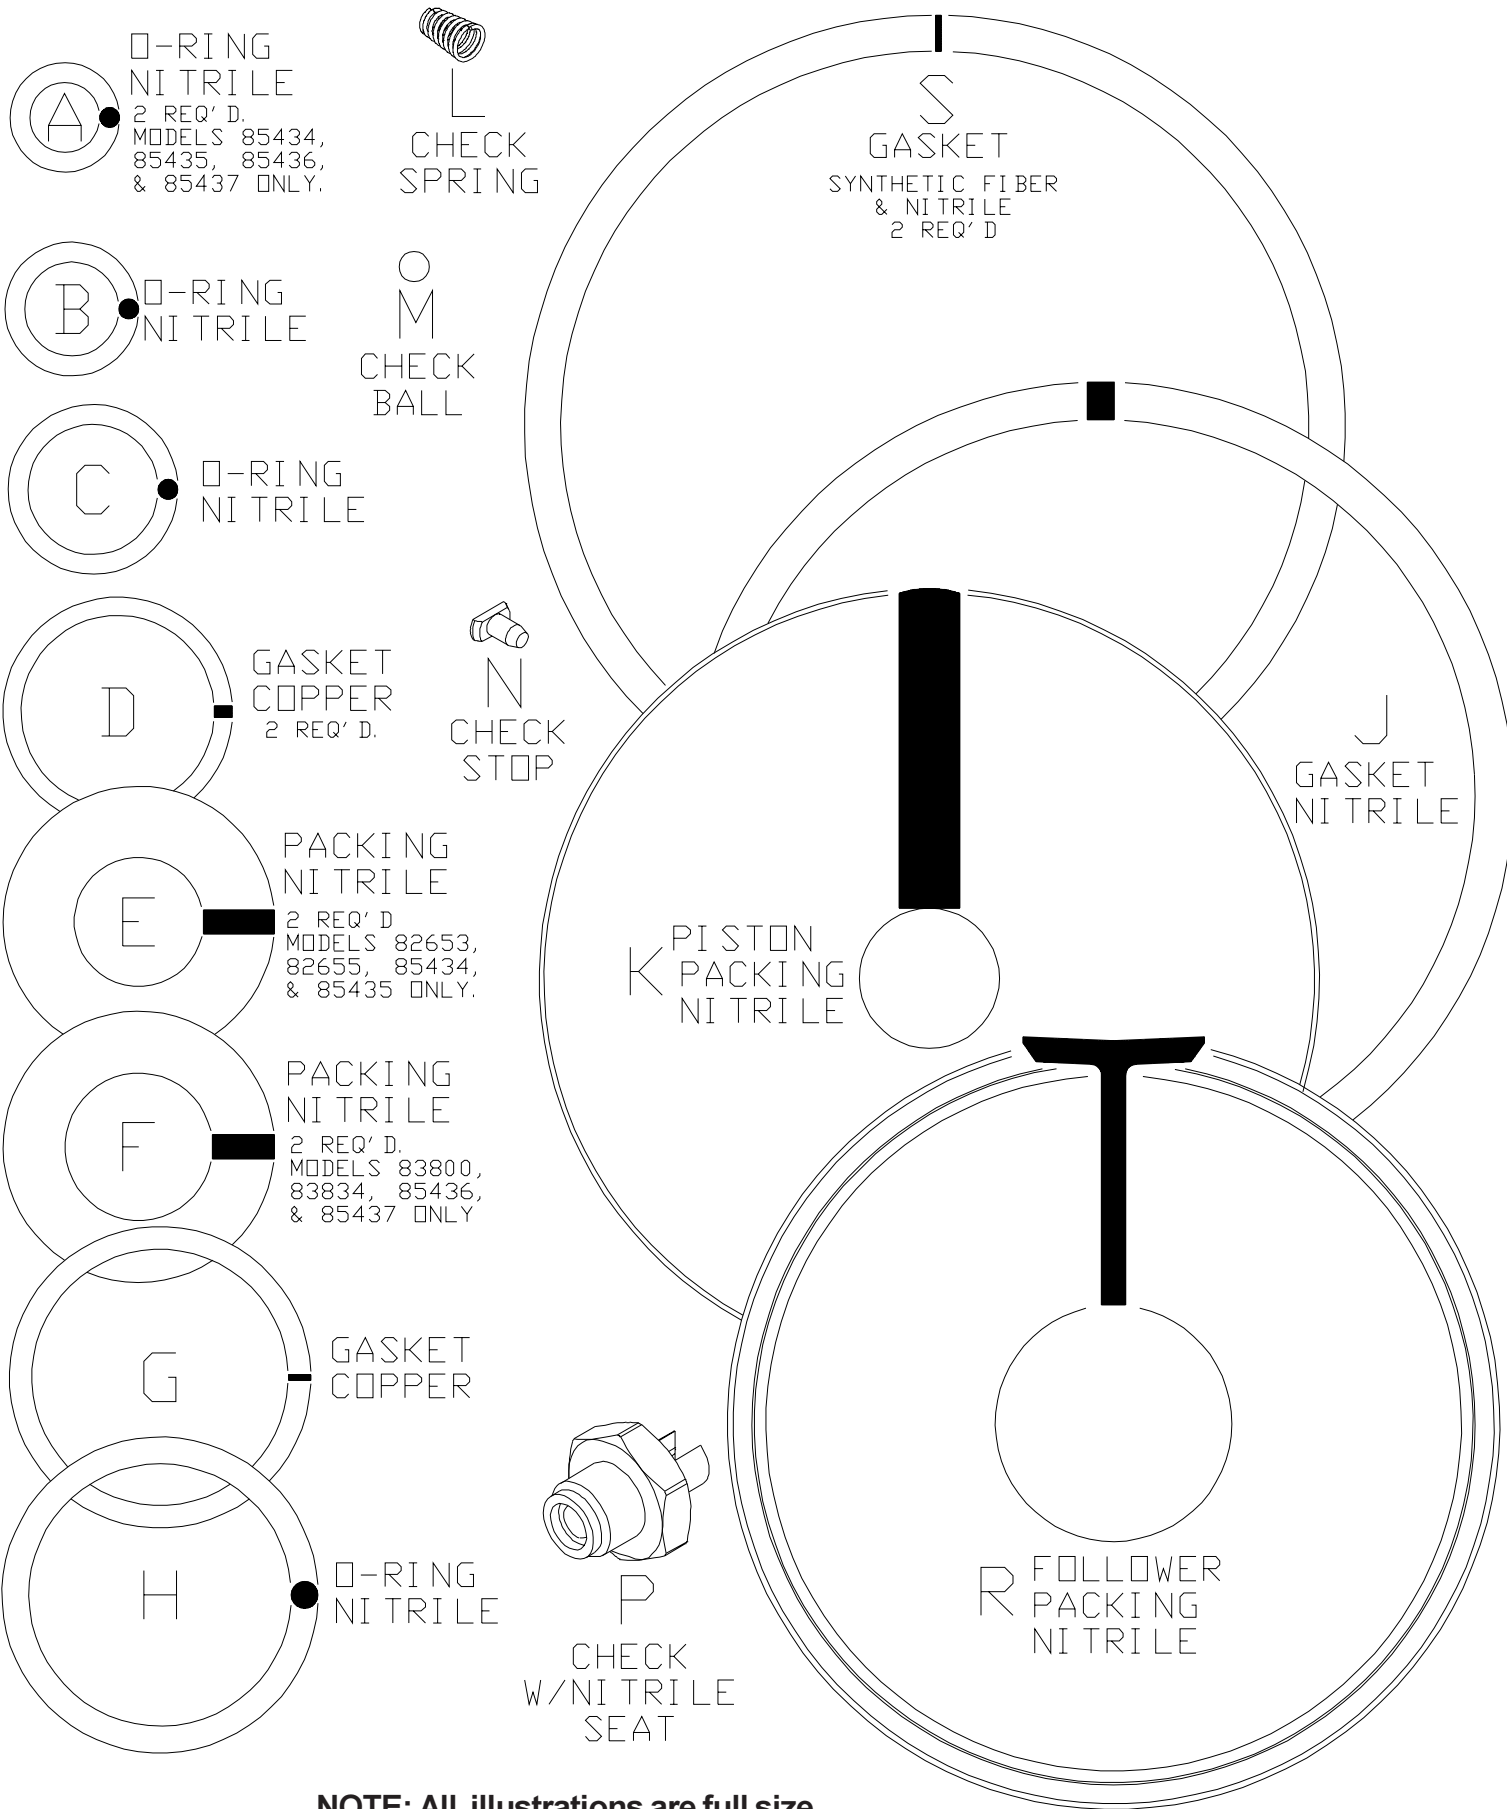

FOR MODELS 82653, 82655, 83800, 83834,
85434, 85435, 85436, 85437
GREASE LUBE PUMPS

Section B-B
MODELS 85434, 85435,
85436 AND 85437 ONLY

See specific model Owner's Manual for assembly and adjustment information.

Model	Service Page	Model	Service Page
82653	Section C8, Page 52 Series	85434	Section C8, Page 264 Series
82655	Section C8, Page 53 Series	85435	Section C8, Page 264 Series
83834	Section C8, Page 130 Series	85436	Section C8, Page 264 Series
83800	Section C8, Page 131 Series	85437	Section C8, Page 264 Series

NOTE: All illustrations are full size