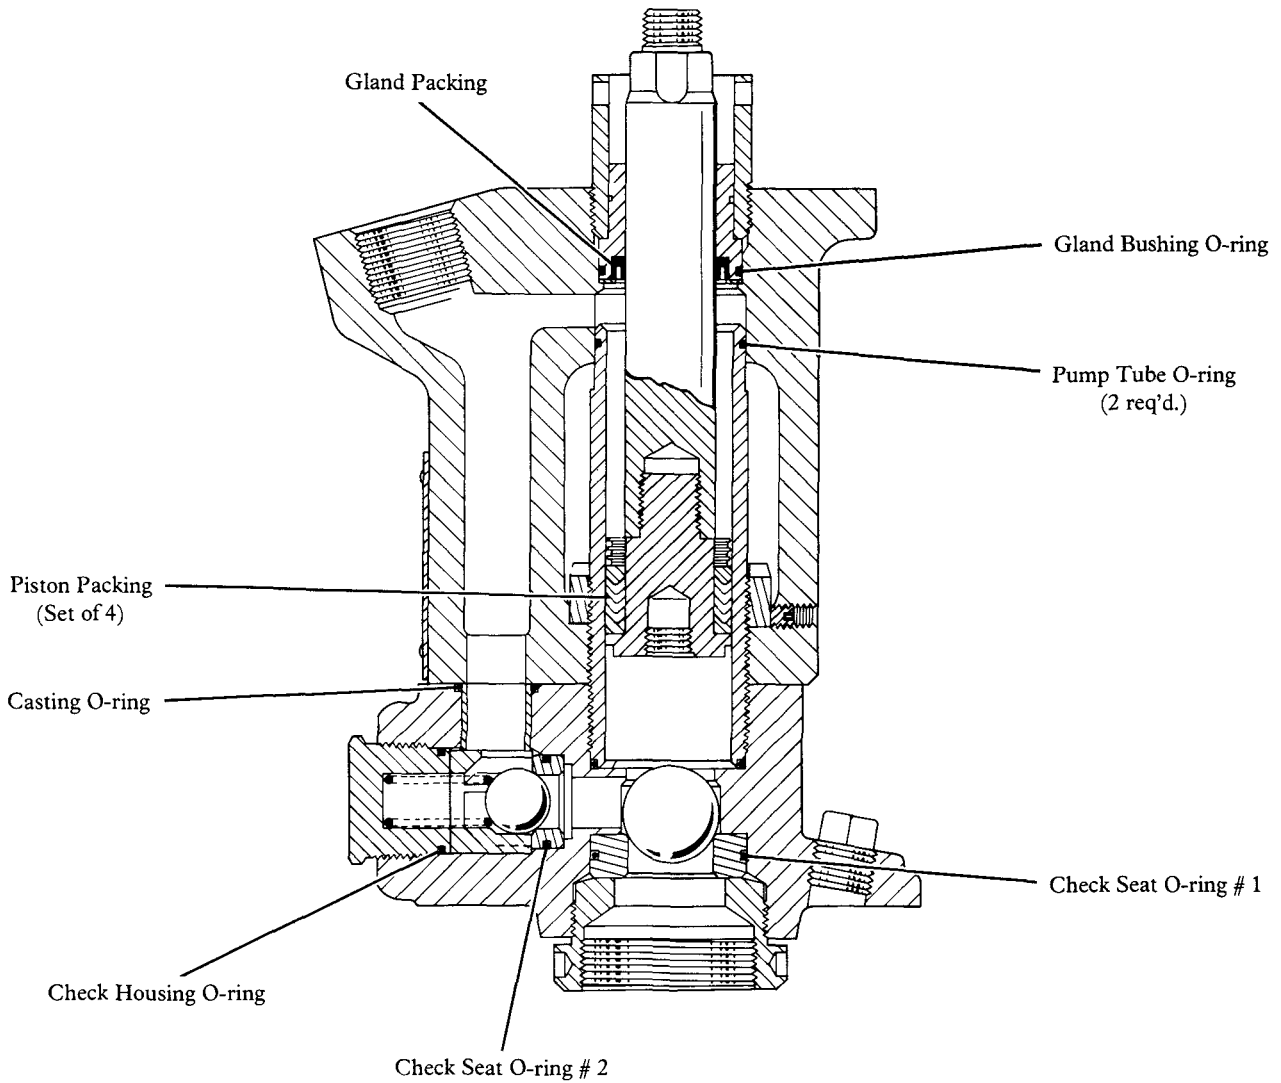

VITON PACKING KIT

Model 84416

FOR MODEL 84402

	GLAND BUSHING O-RING	PUMP TUBE O-RING	CHECK SEAT O-RING #1	CHECK SEAT O-RING #2	CHECK HOUSING O-RING
STANDARD POLYURETHANE & LEATHER PACKINGS	34700	34708	34708	34709	34711
MODEL 84416 REPLACEMENT KIT	34785	34786	34786	34787	34788

CASTING O-RING	GLAND PACKING	PISTON PACKING (Set of 4)
34712	34713	36046
34537	34792	37015

LINCOLN  **McNEIL**
A DIVISION OF
CORPORATION
ONE LINCOLN WAY • ST. LOUIS, MO. 63120 • (314) 679-4200

SECTION - **K4**
PAGE - **36**