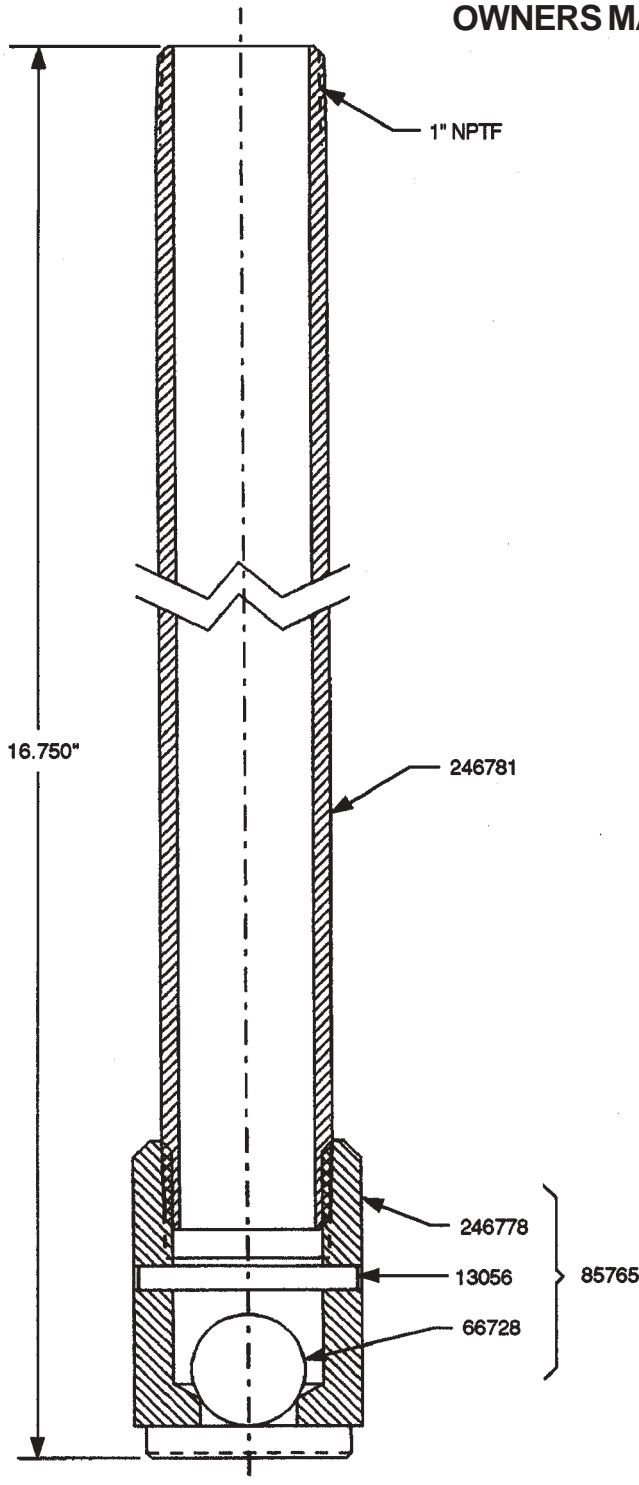

OWNERS MANUAL

PARTS	QTY	DESCRIPTION
85765	1	Foot valve assembly
13056	1	Pin
66728	1	Ball
246778	1	Body
246781	1	Suction tube

Americas:
One Lincoln Way
St. Louis, MO 63120-1578
USA
Phone +1.314.679.4200
Fax +1.800.424.5359