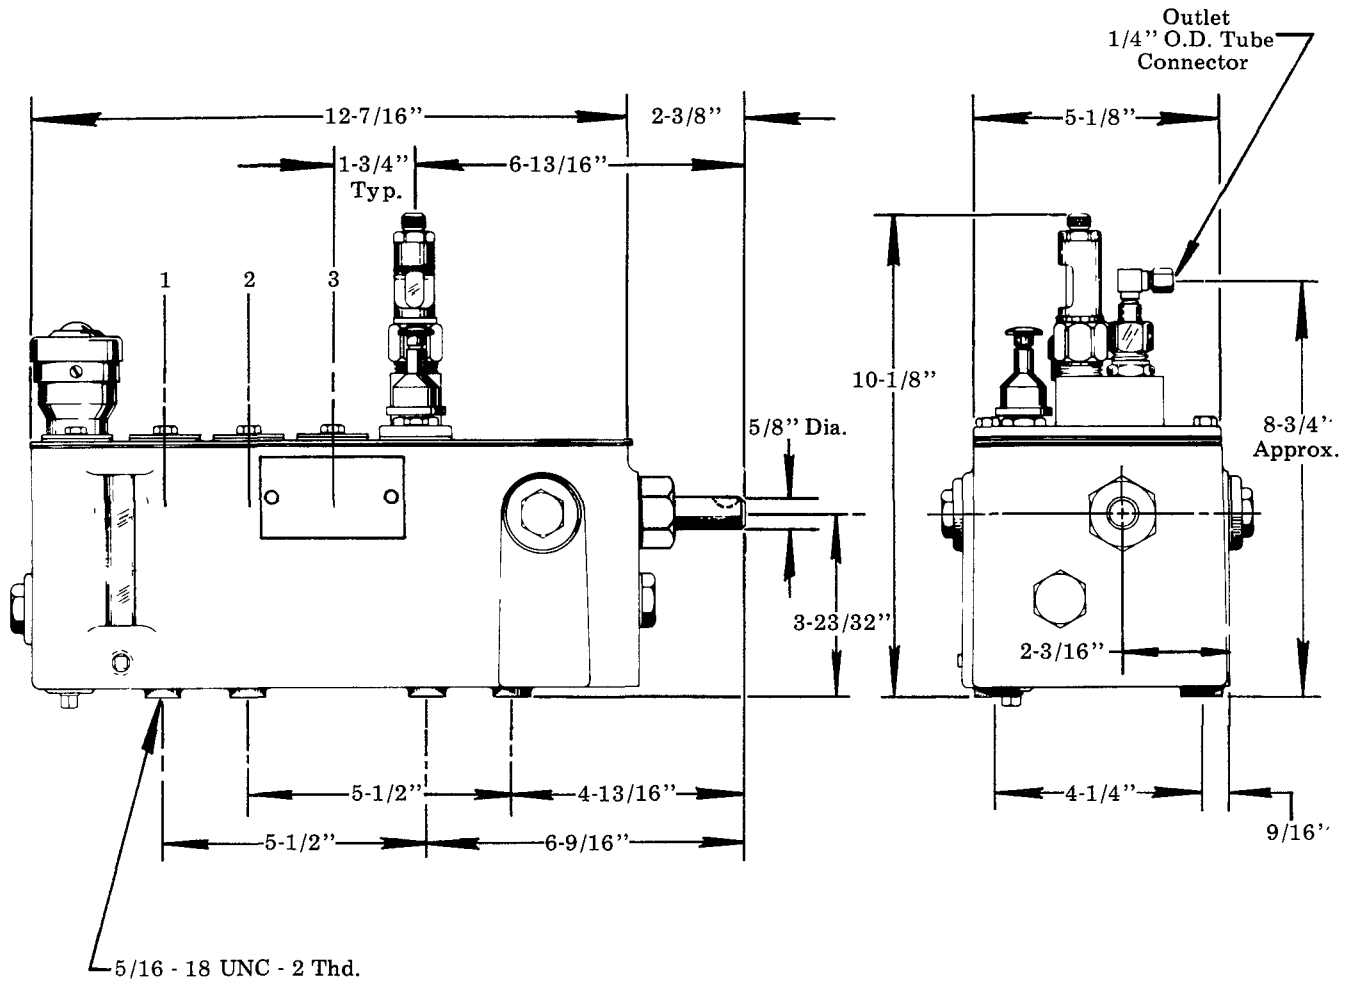

34622 included with Pumps,
Slot Covers, and Filler.

SERVICE PARTS

PART NO.	QUAN.	DESCRIPTION
32089	1	Cover Gasket
34622	As Req'd.	Gasket
66201	As Req'd.	90° Tube Connector
67007	2	Drain Plug
69944	1	Strainer
69973	1	#5 Woodruff Key
92935	1	Reservoir Assembly
360660	1	Cover Plate
880085	1	Filler Assembly
880093	As Req'd.	Slot Cover Assembly
880133	1	Gauge Glass
880187	As Req'd.	Model "55" Pump