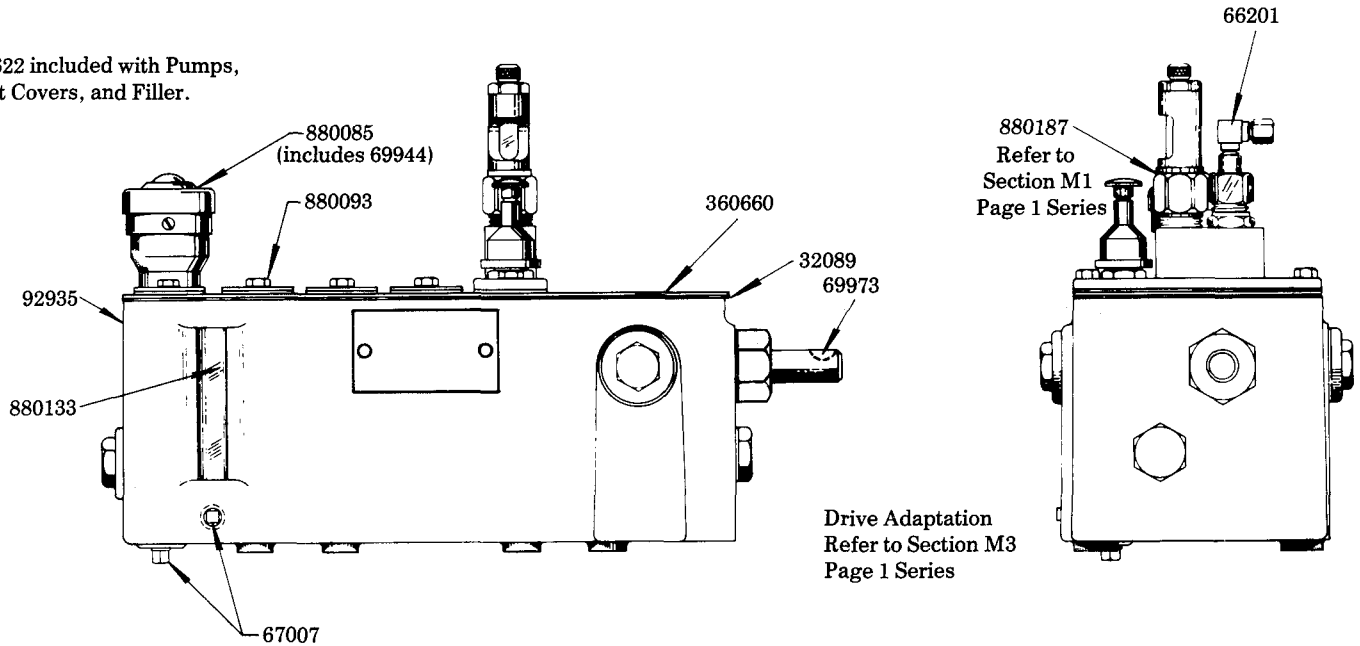

34622 included with Pumps,
Slot Covers, and Filler.

SERVICE PARTS

PART NO.	QUAN.	DESCRIPTION
32089	1	Cover Gasket
34622	As Req'd.	Gasket
66201	As Req'd.	90° Tube Connector
67007	2	Drain Plug
69944	1	Strainer
69973	1	#5 Woodruff Key
92935	1	Reservoir Assembly
360660	1	Cover Plate
880085	1	Filler Assembly
880093	As Req'd.	Slot Cover Assembly
880133	1	Gauge Glass
880187	As Req'd.	Model "55" Pump