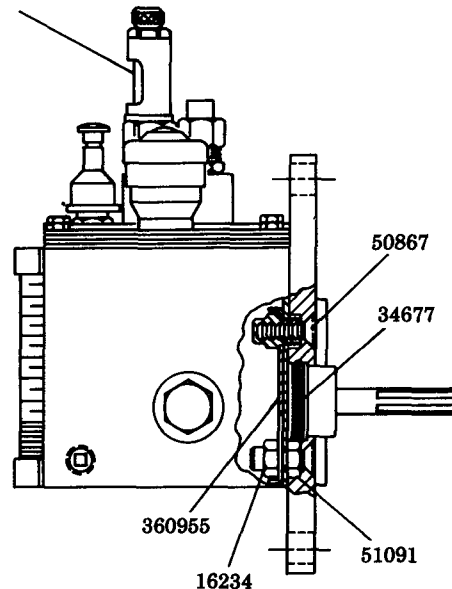

LUBRICATOR

CENTER INTERNAL REAR ROTARY DRIVE
375:1 RATIO - 1 GALLON RESERVOIR
INCLUDES BUNA-N OIL SEALS

Model 800336 SERIES

Series "B"

34622 included with pumps,
slot covers and filler.

880187
Refer to Section M1
Page 1 Series.

DRIVE ADAPTATION:
Refer to Section M3
Page 4 Series.

SERVICE PARTS

PART	QUAN.	DESCRIPTION
16234	4	Stud screw
32090	2	Cover gasket end
32091-4	2	Cover gasket strip
34622	As req'd	Gasket
34677	1	O-ring
40775	1	Mounting plate
50867	4	Screw
51091	4	Nut
67007	2	Drain plug
69944	1	Strainer
360661	1	Cover plate
360955	2	Mounting strip
880019	1	Gauge glass assembly
880085	1	Filler assembly
880093	As req'd	Slot cover assembly
880187	As req'd	Model "55" pump assembly