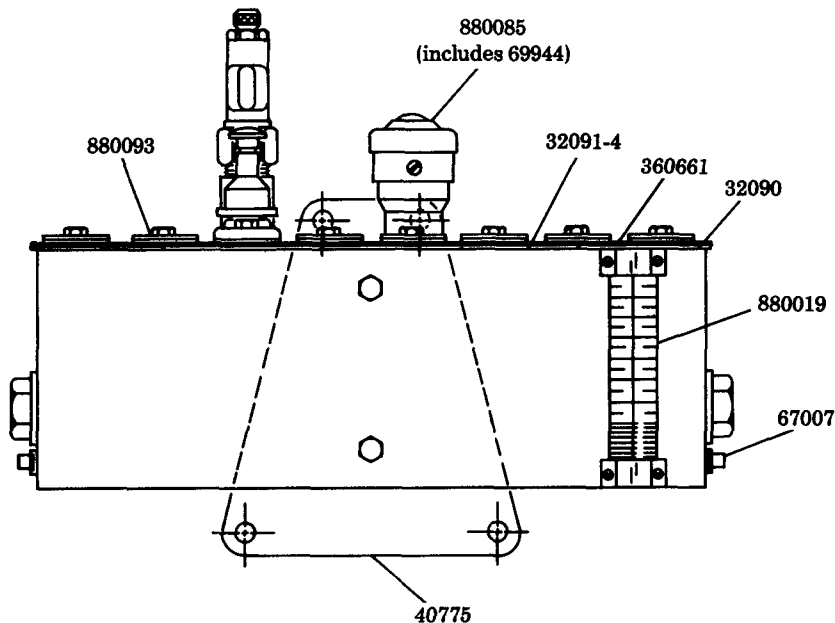

LUBRICATOR

CENTER INTERNAL REAR ROTARY DRIVE
375:1 RATIO - 1 GALLON RESERVOIR
INCLUDES BUNA-N OIL SEALS

Model 800336 SERIES

Series "B"

34622 included with pumps,
slot covers and filler.

880187
Refer to Section M1
Page 1 Series.

DRIVE ADAPTATION:
Refer to Section M3
Page 4 Series.

SERVICE PARTS

PART	QUAN.	DESCRIPTION
16234	4	Stud screw
32090	2	Cover gasket end
32091-4	2	Cover gasket strip
34622	As req'd	Gasket
34677	1	O-ring
40775	1	Mounting plate
50867	4	Screw
51091	4	Nut
67007	2	Drain plug
69944	1	Strainer
360661	1	Cover plate
360955	2	Mounting strip
880019	1	Gauge glass assembly
880085	1	Filler assembly
880093	As req'd	Slot cover assembly
880187	As req'd	Model "55" pump assembly