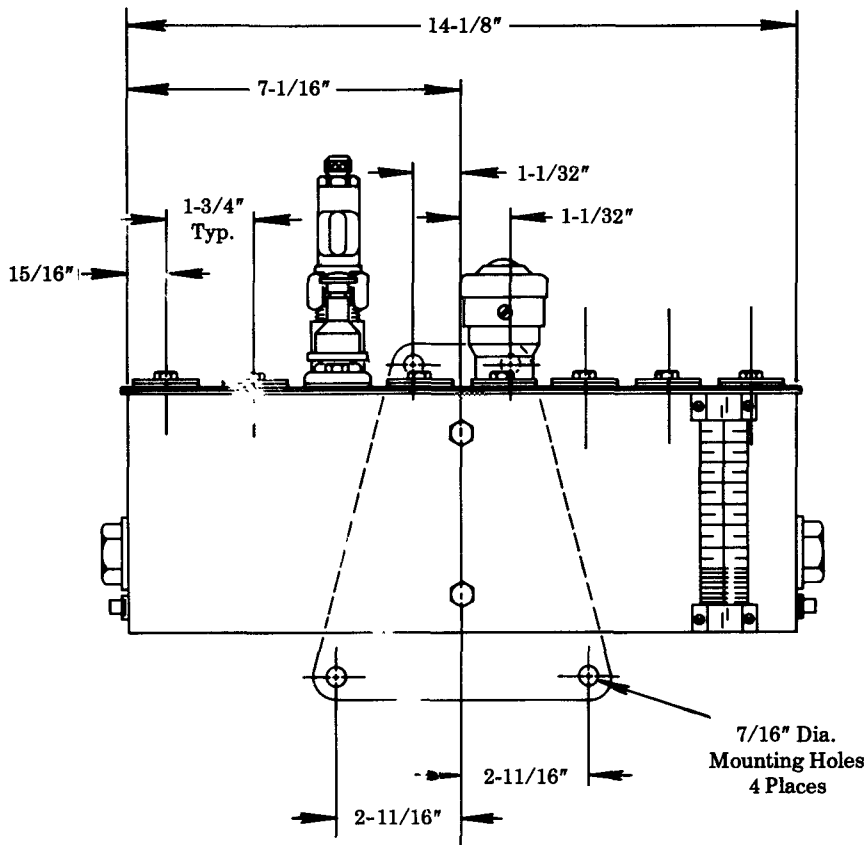

RETAIN THIS INFORMATION FOR FUTURE REFERENCE

When ordering replacement parts, list: Part Number, Description, Model Number, and Series Letter.
LINCOLN ST LOUIS provides a Distributor Network that stocks equipment and replacement parts.