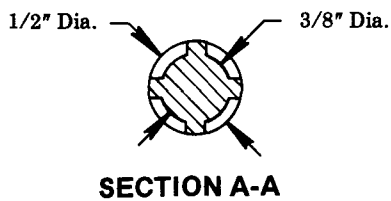

RETAIN THIS INFORMATION FOR FUTURE REFERENCE

When ordering replacement parts, list: Part Number, Description, Model Number, and Series Letter.
LINCOLN ST LOUIS provides a Distributor Network that stocks equipment and replacement parts.