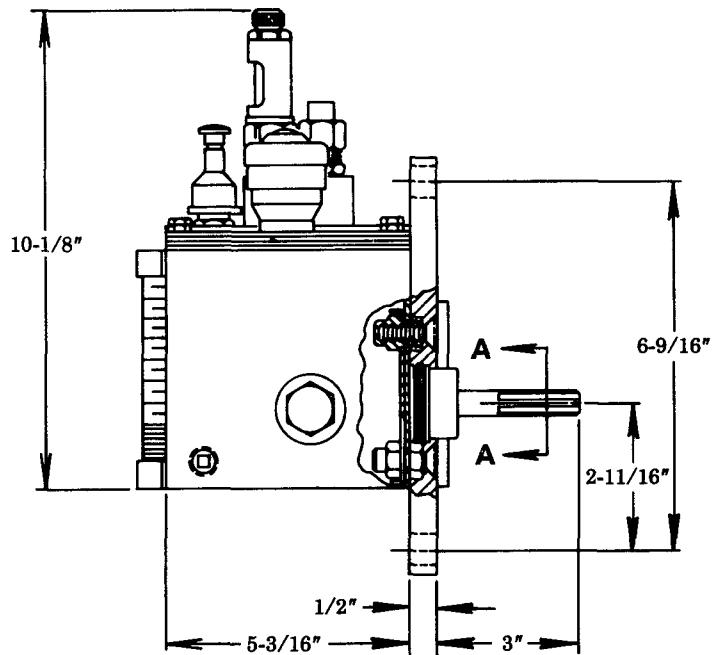

RETAIN THIS INFORMATION FOR FUTURE REFERENCE

When ordering replacement parts, list: Part Number, Description, Model Number, and Series Letter.
LINCOLN ST LOUIS provides a Distributor Network that stocks equipment and replacement parts.