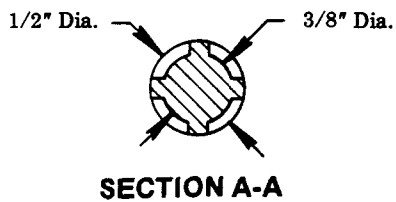

**CENTER INTERNAL REAR ROTARY DRIVE  
375:1 RATIO - 1 GALLON RESERVOIR  
INCLUDES BUNA-N OIL SEALS**

34622 included with pumps,  
slot covers and filler.

© Indicates Change

**DRIVE ADAPTATION:**  
Refer to Section M3  
Page 4 Series.

**SERVICE PARTS**

PART	QUAN.	DESCRIPTION
16234	4	Stud screw
32090	2	Cover gasket end
32091-4	2	Cover gasket strip
34622	As req'd	Gasket
34677	1	O-ring
40775	1	Mounting plate
50867	4	Screw
51091	4	Nut
67007	2	Drain plug
69944	1	Strainer
360661	1	Cover plate
360955	2	Mounting strip
880085	1	Filler assembly
880093	As req'd	Slot cover assembly
880150	1	Gauge glass assembly
880187	As req'd	Model "55" pump assembly