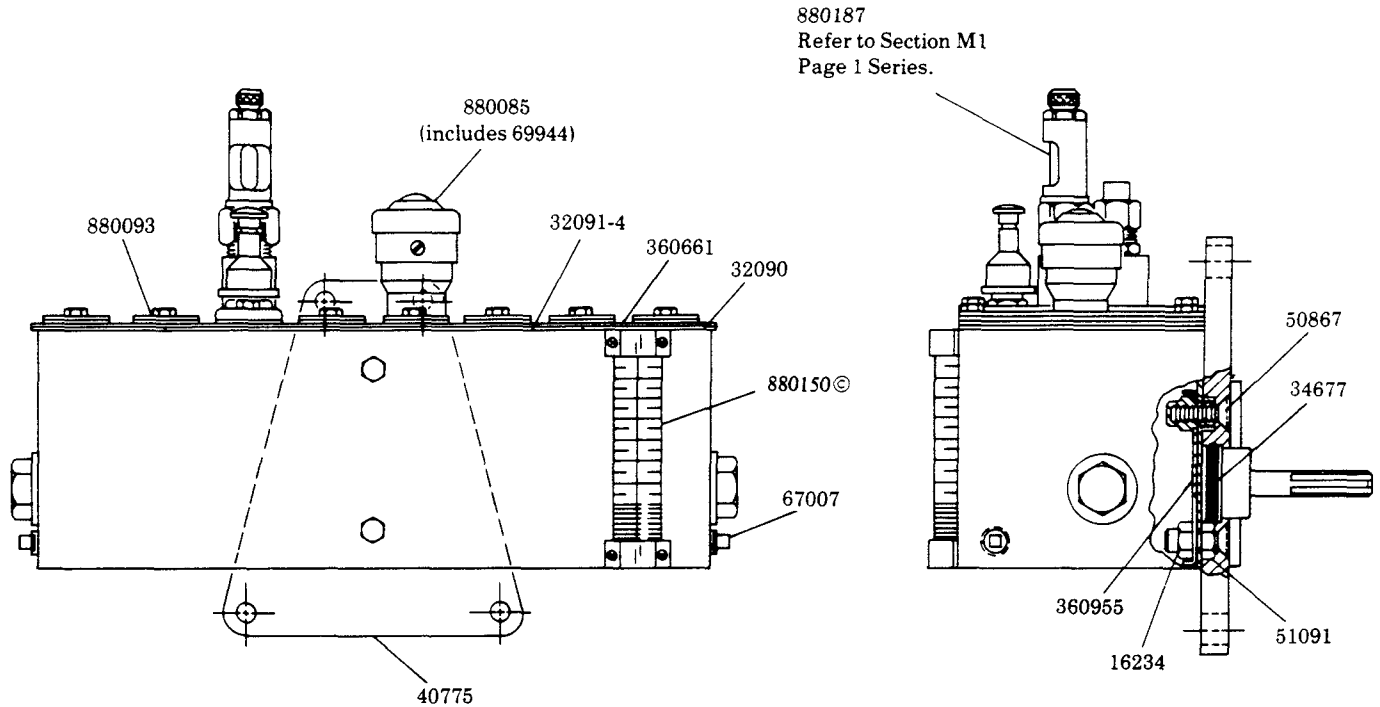

**CENTER INTERNAL REAR ROTARY DRIVE  
375:1 RATIO - 1 GALLON RESERVOIR  
INCLUDES BUNA-N OIL SEALS**

34622 included with pumps,  
slot covers and filler.

© Indicates Change

**DRIVE ADAPTATION:**  
Refer to Section M3  
Page 4 Series.

**SERVICE PARTS**

PART	QUAN.	DESCRIPTION
16234	4	Stud screw
32090	2	Cover gasket end
32091-4	2	Cover gasket strip
34622	As req'd	Gasket
34677	1	O-ring
40775	1	Mounting plate
50867	4	Screw
51091	4	Nut
67007	2	Drain plug
69944	1	Strainer
360661	1	Cover plate
360955	2	Mounting strip
880085	1	Filler assembly
880093	As req'd	Slot cover assembly
880150	1	Gauge glass assembly
880187	As req'd	Model "55" pump assembly