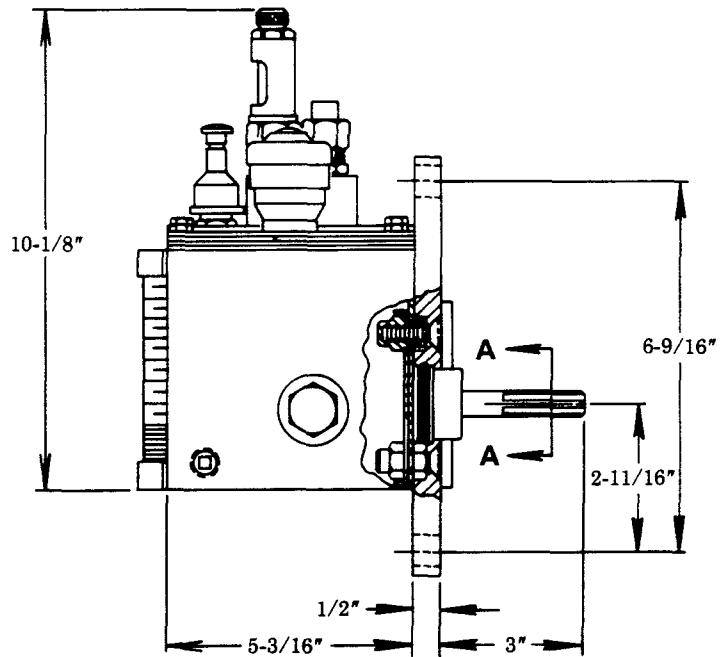

**CENTER INTERNAL REAR ROTARY DRIVE  
375:1 RATIO - 1 GALLON RESERVOIR  
INCLUDES BUNA-N OIL SEALS**

34622 included with pumps,  
slot covers and filler.

© Indicates Change

**DRIVE ADAPTATION:**  
Refer to Section M3  
Page 4 Series.

**SERVICE PARTS**

PART	QUAN.	DESCRIPTION
16234	4	Stud screw
32090	2	Cover gasket end
32091-4	2	Cover gasket strip
34622	As req'd	Gasket
34677	1	O-ring
40775	1	Mounting plate
50867	4	Screw
51091	4	Nut
67007	2	Drain plug
69944	1	Strainer
360661	1	Cover plate
360955	2	Mounting strip
880085	1	Filler assembly
880093	As req'd	Slot cover assembly
880150	1	Gauge glass assembly
880187	As req'd	Model "55" pump assembly