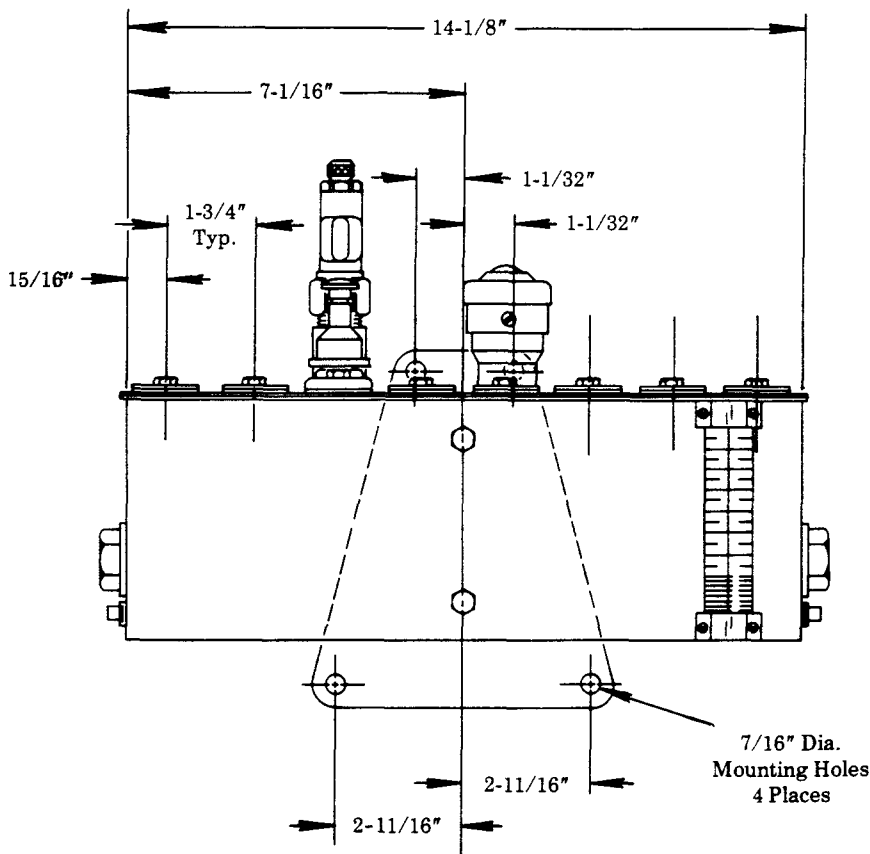

**CENTER INTERNAL REAR ROTARY DRIVE  
375:1 RATIO - 1 GALLON RESERVOIR  
INCLUDES BUNA-N OIL SEALS**

34622 included with pumps,  
slot covers and filler.

© Indicates Change

**DRIVE ADAPTATION:**  
Refer to Section M3  
Page 4 Series.

**SERVICE PARTS**

PART	QUAN.	DESCRIPTION
16234	4	Stud screw
32090	2	Cover gasket end
32091-4	2	Cover gasket strip
34622	As req'd	Gasket
34677	1	O-ring
40775	1	Mounting plate
50867	4	Screw
51091	4	Nut
67007	2	Drain plug
69944	1	Strainer
360661	1	Cover plate
360955	2	Mounting strip
880085	1	Filler assembly
880093	As req'd	Slot cover assembly
880150	1	Gauge glass assembly
880187	As req'd	Model "55" pump assembly