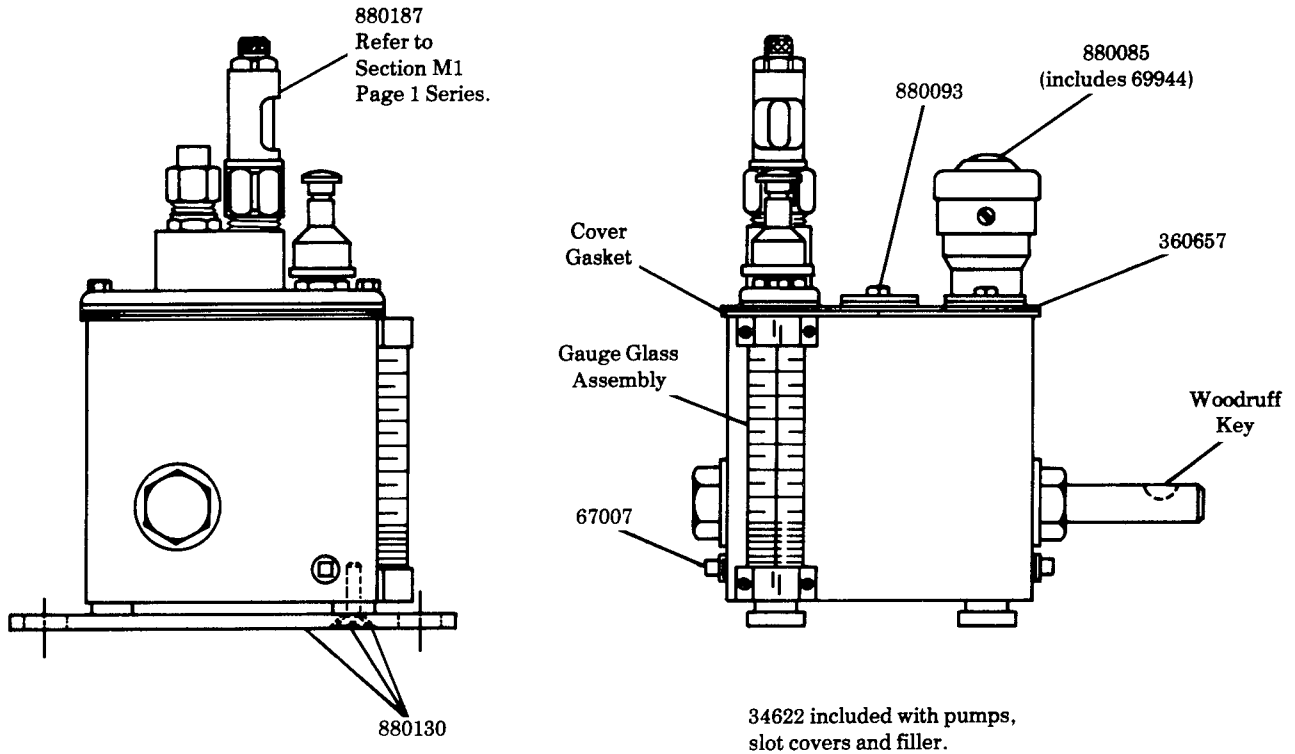

**LUBRICATOR**  
R.H. END ROTARY DRIVE  
1 QUART RESERVOIR

**Models 800290  
800711 & 800734 SERIES**  
**Series "B"**

MODEL	RATIO	COVER GASKET	WOODRUFF KEY	GAUGE GLASS ASSEMBLY	DRIVE PAGE REFERENCE
800290	37.5:1	32079	68220 (#3 Key)	880019	M3-7 Series
800711	75:1	32090 (2 req'd)	68220 (#3 Key)	880019	M3-20 Series
800734	1:1	32090 (2 req'd)	69973 (#5 Key)	880150	M3-39 Series

880019 includes Buna-N oil seals.  
880150 includes Viton oil seals.

**SERVICE PARTS**

PART	QUAN.	DESCRIPTION
34622	As req'd	Gasket
67007	2	Drain plug
69944	1	Strainer
360657	1	Cover plate
880085	1	Filler assembly
880093	As req'd	Slot cover assembly
880130	2	Bracket assembly
880187	As req'd	Model "55" pump assembly