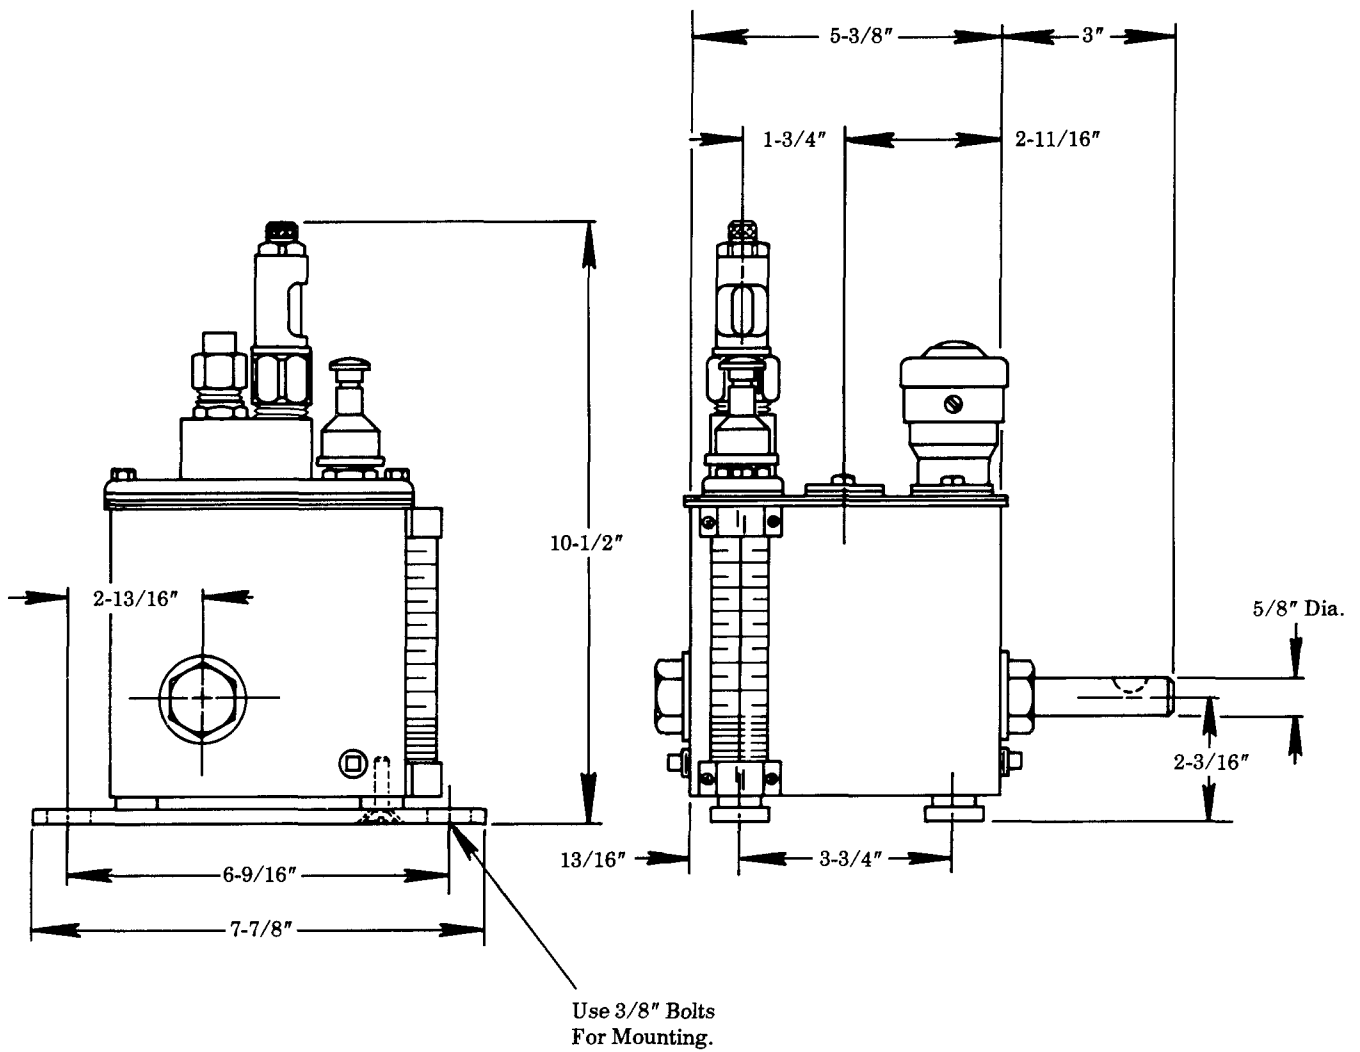

RETAIN THIS INFORMATION FOR FUTURE REFERENCE

When ordering replacement parts, list: Part Number, Description, Model Number, and Series Letter.
LINCOLN ST. LOUIS provides a Distributor Network that stocks equipment and replacement parts.