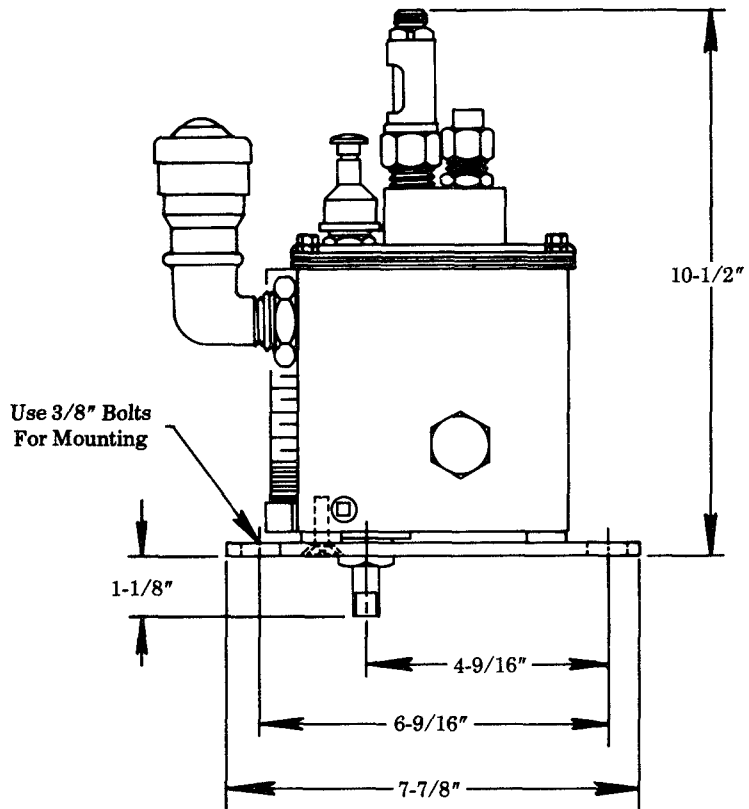

RETAIN THIS INFORMATION FOR FUTURE REFERENCE

When ordering replacement parts, list: Part Number, Description, Model Number, and Series Letter.
LINCOLN ST. LOUIS provides a Distributor Network that stocks equipment and replacement parts.