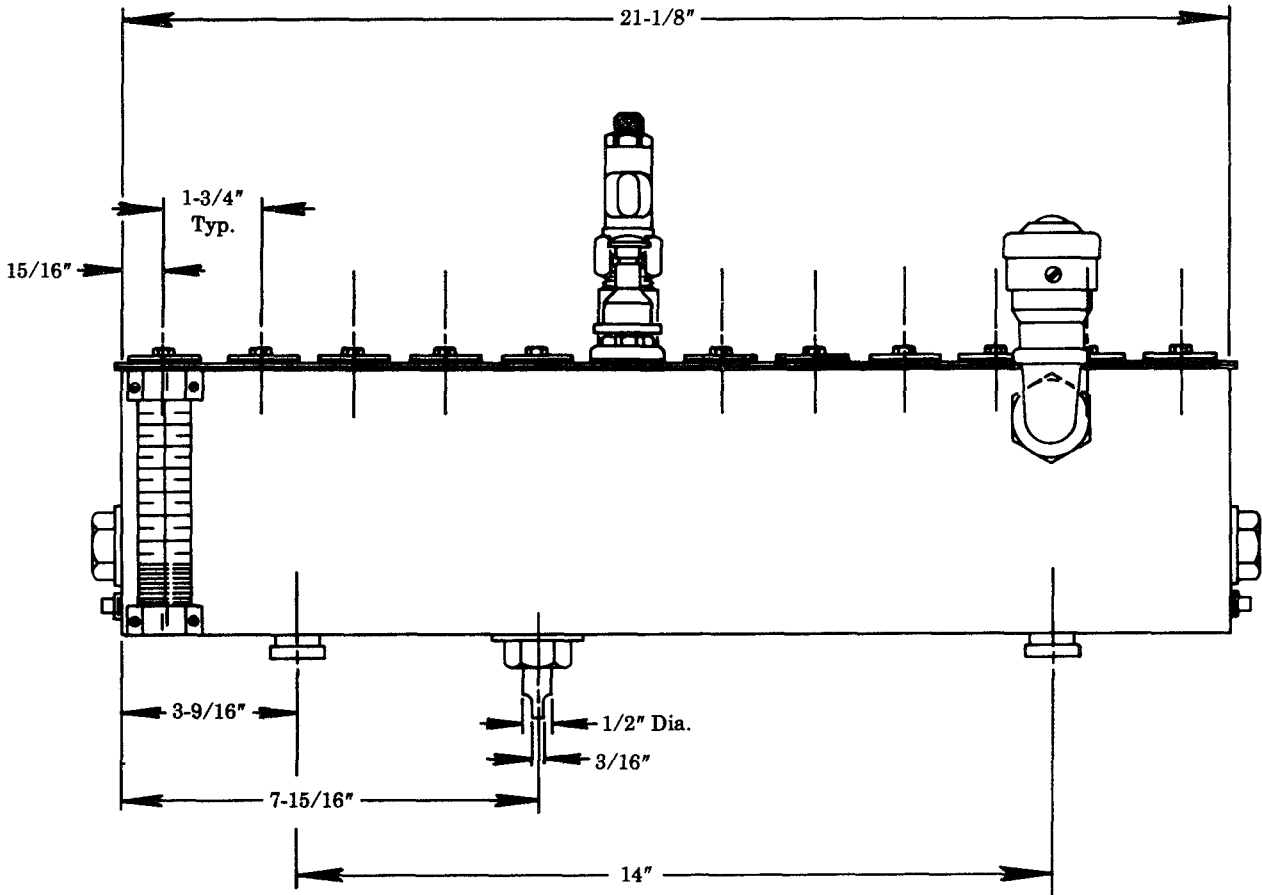

RETAIN THIS INFORMATION FOR FUTURE REFERENCE

When ordering replacement parts, list: Part Number, Description, Model Number, and Series Letter.
LINCOLN ST. LOUIS provides a Distributor Network that stocks equipment and replacement parts.