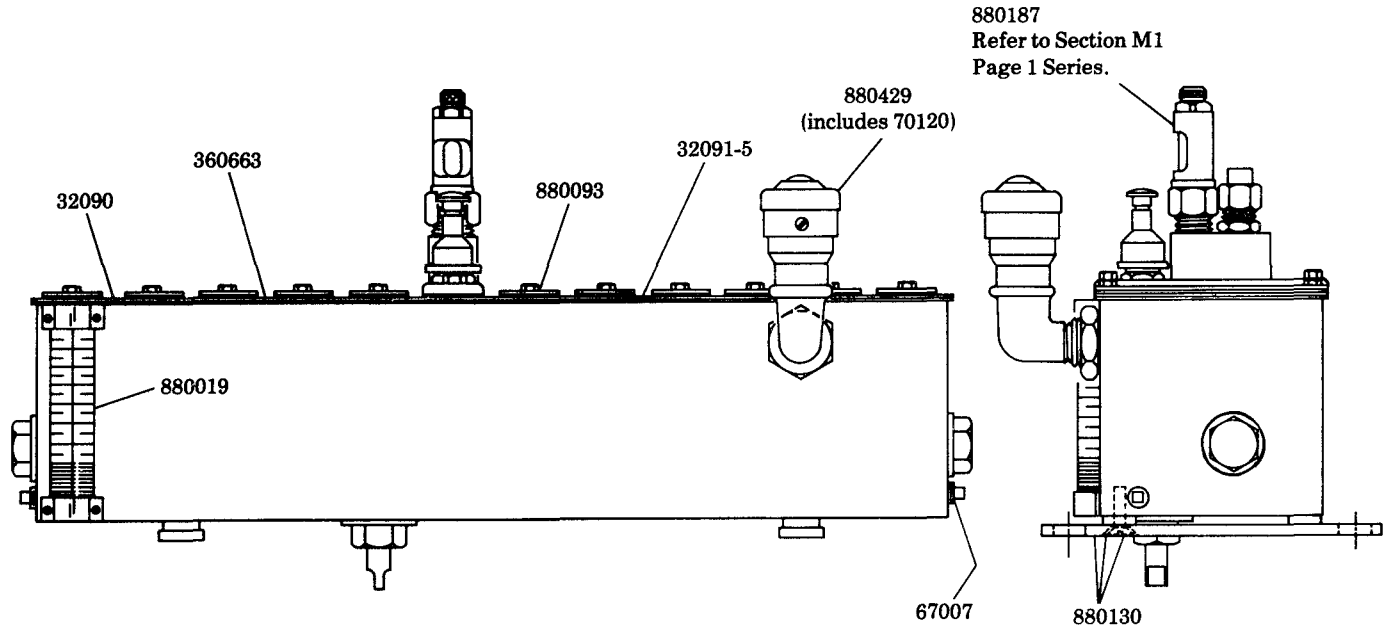

**LUBRICATOR**  
**L.H. BOTTOM VERTICAL DRIVE**  
**30:1 RATIO - 1.5 GALLON RESERVOIR**  
**INCLUDES BUNA-N OIL SEALS**

**Model 800498** SERIES

**Series " B "**

34622 included with pumps  
 and slot covers.

880187  
 Refer to Section M1  
 Page 1 Series.

**DRIVE ADAPTATION:**  
 Refer to Section M3  
 Page 15 Series.

**SERVICE PARTS**

PART	QUAN.	DESCRIPTION
32090	2	Cover gasket end
32091-5	2	Cover gasket strip
34622	As req'd	Gasket
67007	2	Drain plug
70120	1	Strainer
360663	1	Cover plate
880019	1	Gauge glass assembly
880093	As req'd	Slot cover assembly
880130	2	Bracket assembly
880187	As req'd	Model "55" pump assembly
880429	1	Elbow filler assembly