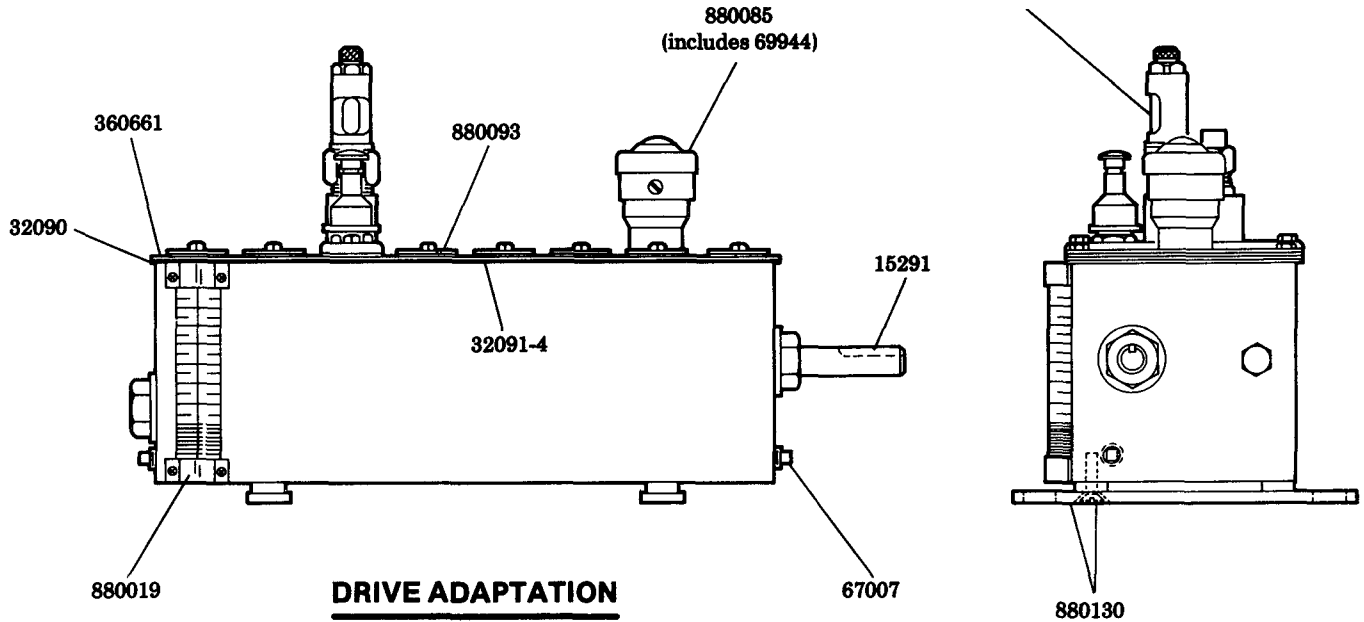

# LUBRICATOR

R.H. END DRIVE - C.C.W. ROTATION  
 117:1 RATIO - 1 GAL. RESERVOIR  
 INCLUDES BUNA-N OIL SEALS

## Model 800174 SERIES

### Series "A"

34622 included with pumps,  
 slot cover and filler.

880187  
 Refer to  
 Section M1  
 Page 1 Series

#### SERVICE PARTS

PART	QUAN.	DESCRIPTION
15291	1	Square key
32090	2	Cover gasket end
32091-4	2	Cover gasket strip
34622	As req'd.	Gasket
67007	2	Drain plug
69944	1	Strainer
360661	1	Cover plate
880019	1	Gauge glass assembly
880085	1	Filler assembly
880093	As req'd.	Slot cover assembly
880130	2	Bracket assembly
880187	As req'd.	Model "55" pump assembly