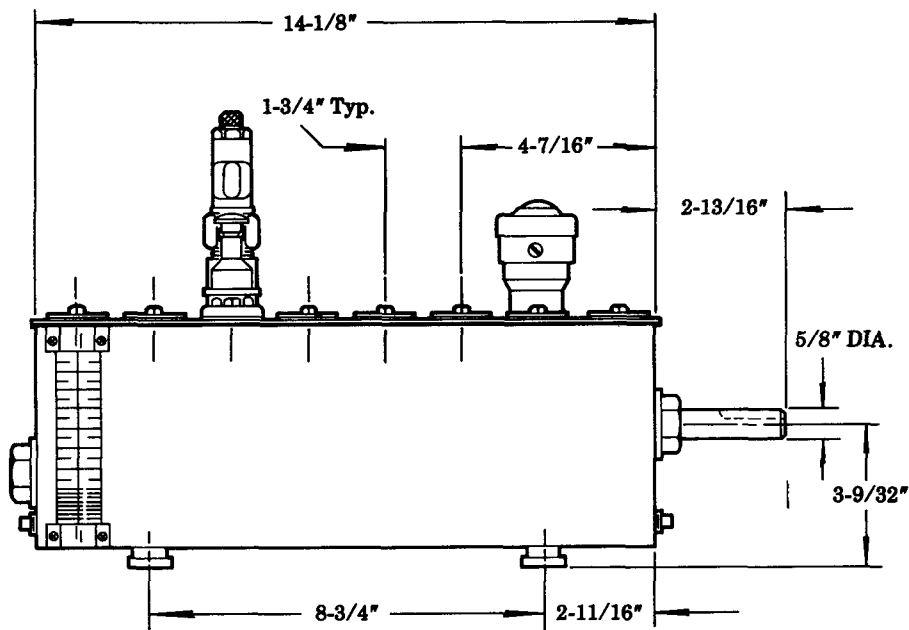

RETAIN THIS INFORMATION FOR FUTURE REFERENCE

When ordering replacement parts, list: Part Number, Description, Model Number, and Series Letter.
LINCOLN ST. LOUIS provides a Distributor Network that stocks equipment and replacement parts.