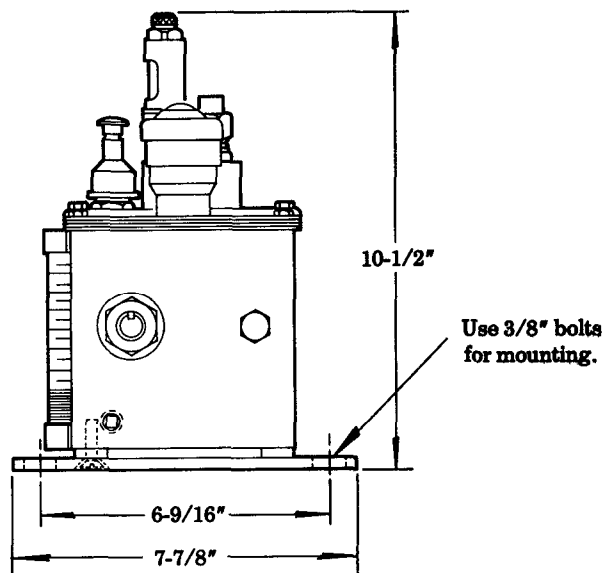

RETAIN THIS INFORMATION FOR FUTURE REFERENCE

When ordering replacement parts, list: Part Number, Description, Model Number, and Series Letter.
LINCOLN ST. LOUIS provides a Distributor Network that stocks equipment and replacement parts.