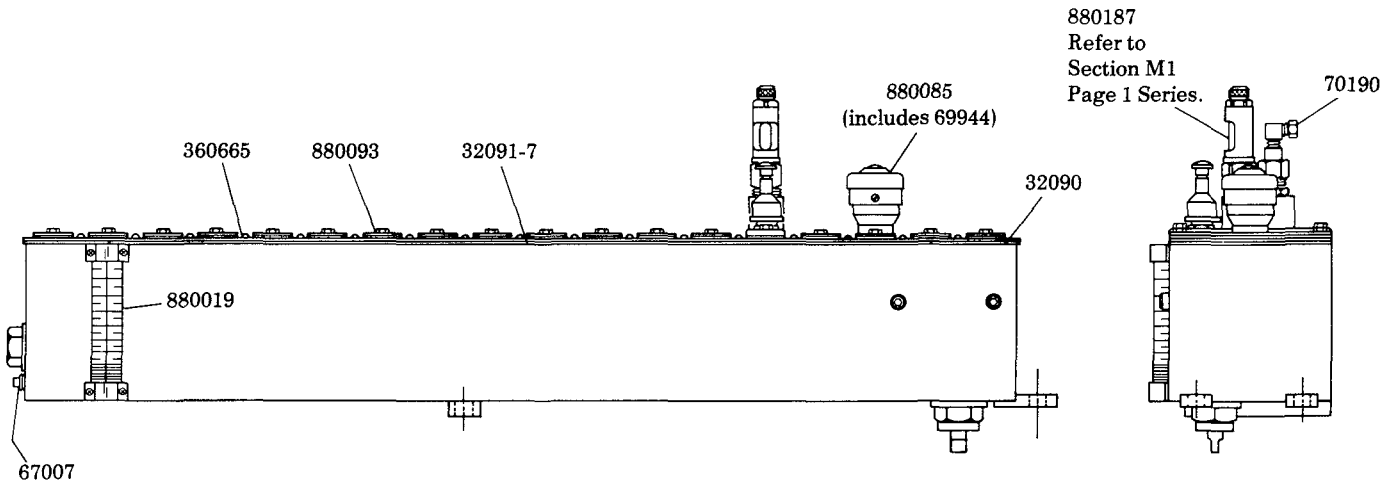

LUBRICATOR
 R.H. BOTTOM VERTICAL DRIVE
 350:1 RATIO - 2.5 GALLON RESERVOIR
 CONTAINS BUNA-N OIL SEALS

Model 800614 SERIES

Series "A"

34622 included with pumps,
 slot covers and filler.

DRIVE ADAPTATION:
 Refer to Section M3
 Page 5 Series.

SERVICE PARTS

PART	QUAN.	DESCRIPTION
32090	2	Cover gasket end
32091-7	2	Cover gasket strip
34622	As req'd	Gasket
67007	1	Drain plug
69944	1	Strainer
70190	As req'd	90° Tube connector
360665	1	Cover plate
880019	1	Gauge glass assembly
880085	1	Filler assembly
880093	As req'd	Slot cover assembly
880187	As req'd	Model "55" pump assembly