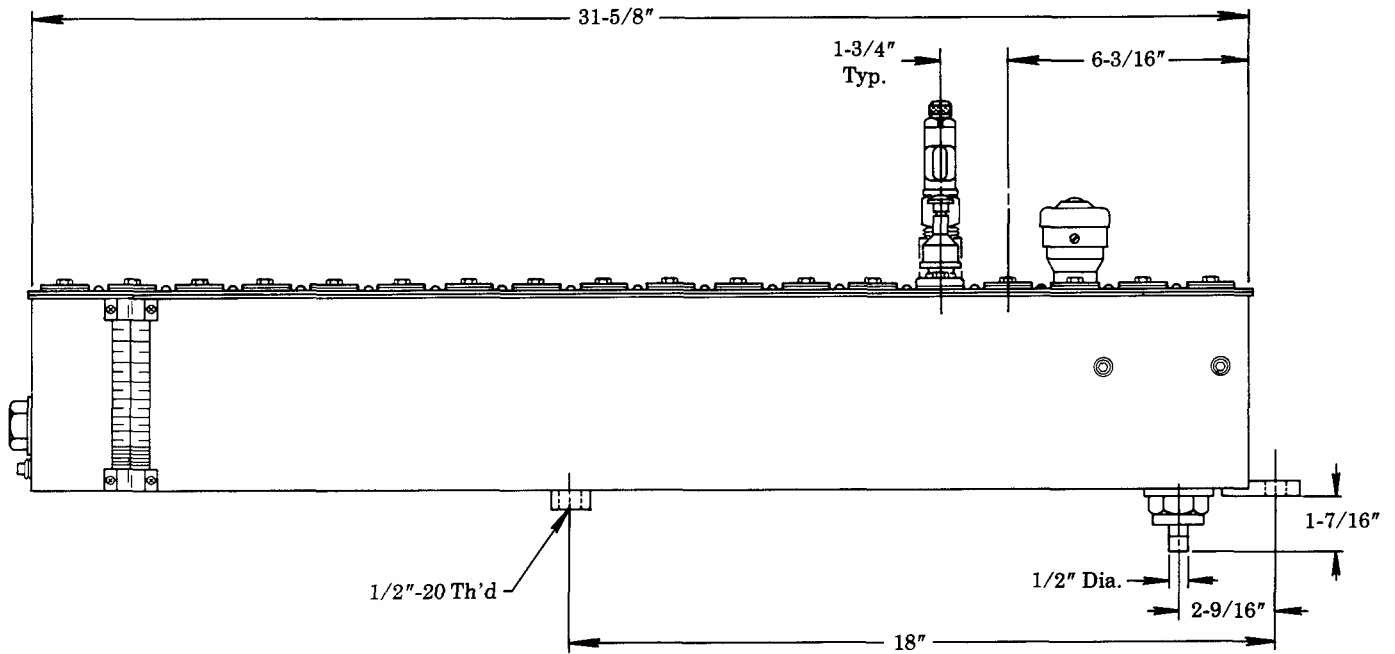

RETAIN THIS INFORMATION FOR FUTURE REFERENCE

When ordering replacement parts, list: Part Number, Description, Model Number, and Series Letter.
LINCOLN ST. LOUIS provides a Distributor Network that stocks equipment and replacement parts.