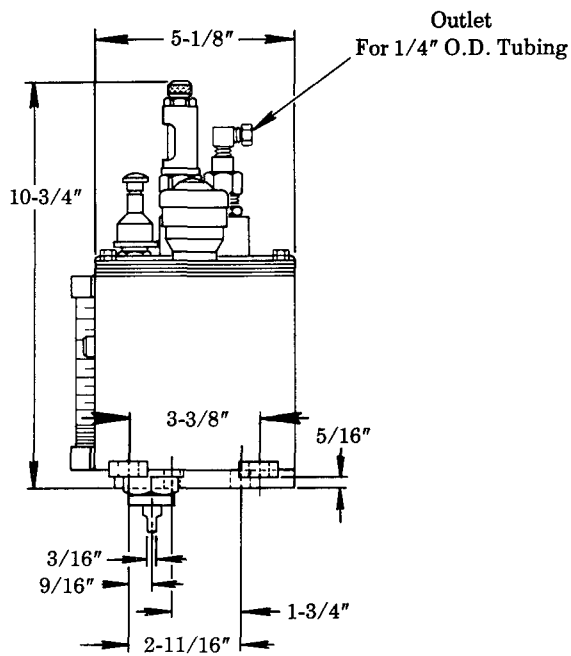

RETAIN THIS INFORMATION FOR FUTURE REFERENCE

When ordering replacement parts, list: Part Number, Description, Model Number, and Series Letter.
LINCOLN ST. LOUIS provides a Distributor Network that stocks equipment and replacement parts.