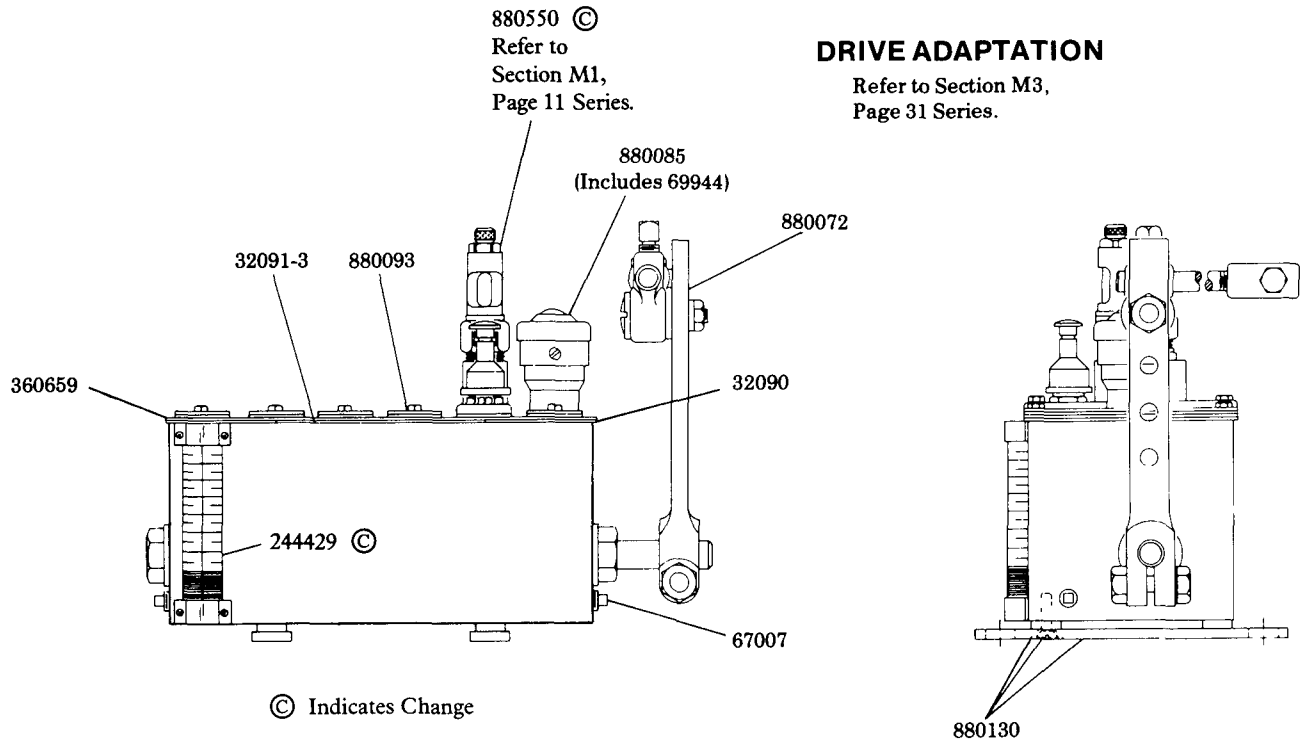

MODULAR LUBE[®]

Model No. 800118 Series LUBRICATOR Series "D"

R. H. INTERNAL RATCHET DRIVE
2 QT. RESERVOIR - CLOCKWISE ROTATION
INCLUDES BUNA-N OIL SEALS

NOTE: Part numbers on this page are correct, although drawing may not accurately illustrate current production components.

SERVICE PARTS

Part	Qty.	Description
32090	2	Cover gasket end
32091-3	2	Cover gasket strip
67007	2	Drain plug
69944	1	Strainer
244429	1	Fluid level gauge
360659	1	Cover plate
880072	1	Lever & clamp assembly
880085	1	Filler assembly
880093	As req'd	Slot cover assembly
880130	2	Bracket assembly
880550	As req'd	Model "55" pump assembly

Connecting rod linkage
to be supplied by customer.

RETAIN THIS INFORMATION FOR FUTURE REFERENCE

When ordering replacement parts, list: Part Number, Description, Model Number, and Series Letter.

LINCOLN provides a Distributor Network that stocks equipment and replacement parts.