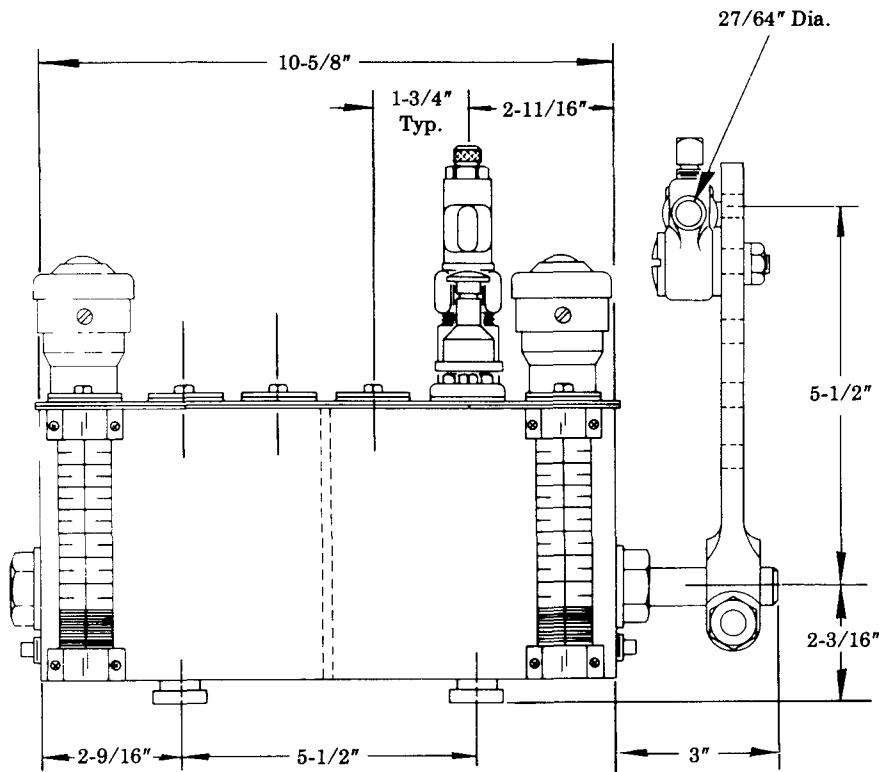

MODULAR LUBE[®]

Model No. 800118 Series LUBRICATOR Series "D"

R. H. INTERNAL RATCHET DRIVE
2 QT. RESERVOIR - CLOCKWISE ROTATION
INCLUDES BUNA-N OIL SEALS

NOTE: Part numbers on this page are correct, although drawing may not accurately illustrate current production components.

SERVICE PARTS

Part	Qty.	Description
32090	2	Cover gasket end
32091-3	2	Cover gasket strip
67007	2	Drain plug
69944	1	Strainer
244429	1	Fluid level gauge
360659	1	Cover plate
880072	1	Lever & clamp assembly
880085	1	Filler assembly
880093	As req'd	Slot cover assembly
880130	2	Bracket assembly
880550	As req'd	Model "55" pump assembly