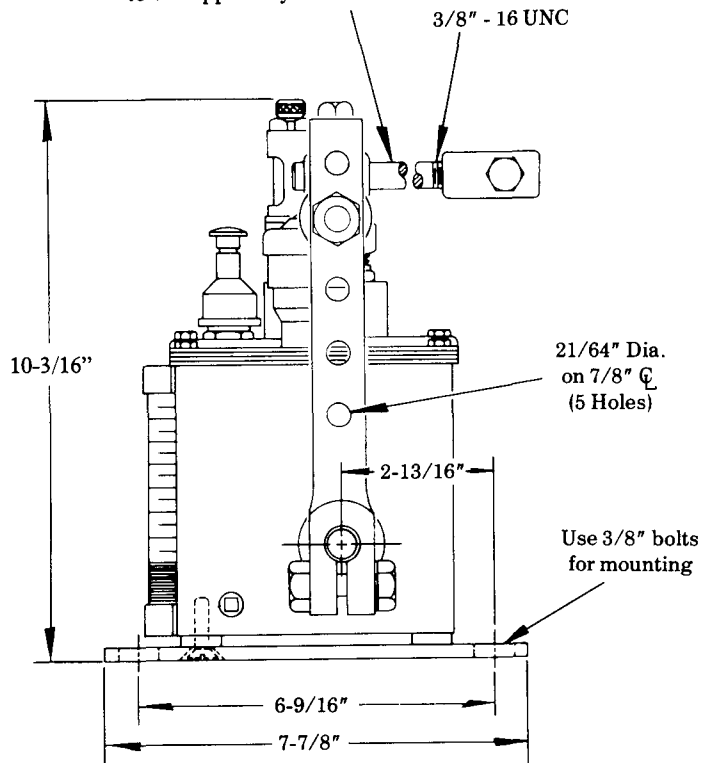

MODULAR LUBE[®]

Model No. 800118 Series LUBRICATOR Series "D"

R. H. INTERNAL RATCHET DRIVE
2 QT. RESERVOIR - CLOCKWISE ROTATION
INCLUDES BUNA-N OIL SEALS

NOTE: Part numbers on this page are correct, although drawing may not accurately illustrate current production components.

SERVICE PARTS

Part	Qty.	Description
32090	2	Cover gasket end
32091-3	2	Cover gasket strip
67007	2	Drain plug
69944	1	Strainer
244429	1	Fluid level gauge
360659	1	Cover plate
880072	1	Lever & clamp assembly
880085	1	Filler assembly
880093	As req'd	Slot cover assembly
880130	2	Bracket assembly
880550	As req'd	Model "55" pump assembly

Connecting rod linkage
to be supplied by customer.

RETAIN THIS INFORMATION FOR FUTURE REFERENCE

When ordering replacement parts, list: Part Number, Description, Model Number, and Series Letter.

LINCOLN provides a Distributor Network that stocks equipment and replacement parts.