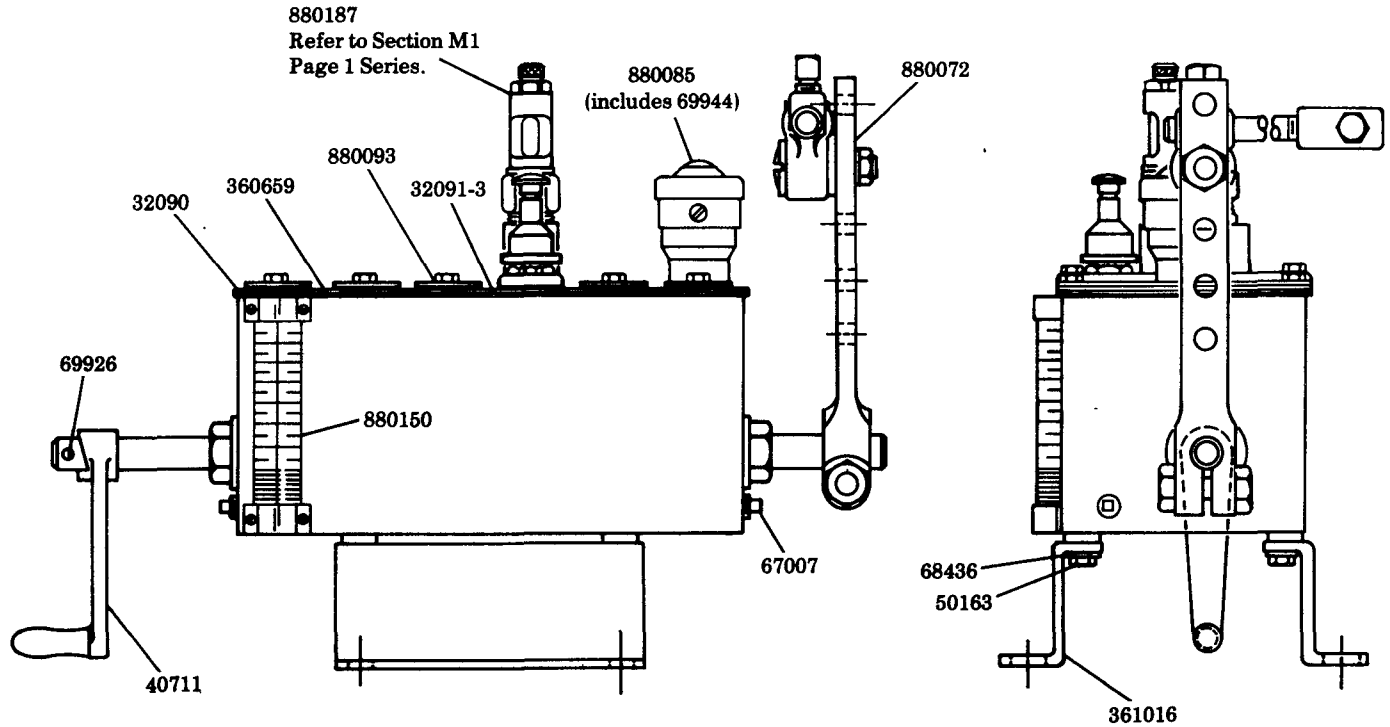

LUBRICATOR

R.H. INTERNAL RATCHET DRIVE
 W/HAND CRANK
 2 QT. RESERVOIR - CLOCKWISE ROTATION
 INCLUDES VITON OIL SEALS

Model 800689 SERIES

Series "B"

34622 included with pumps,
 slot covers and filler.

DRIVE ADAPTATION:
 Refer to Section M3
 Page 31 Series.

SERVICE PARTS

PART	QUAN.	DESCRIPTION
32090	2	Cover gasket end
32091-3	2	Cover gasket strip
34622	As req'd	Gasket
40711	1	Hand crank
50163	4	Screw
67007	2	Drain plug
68436	4	Lockwasher
69926	1	Groove pin
69944	1	Strainer
361016	2	Mounting bracket
360659	1	Cover plate
880072	1	Lever & clamp assembly
880085	1	Filler assembly
880093	As req'd	Slot cover assembly
880150	1	Gauge glass assembly
880187	As req'd	Model "55" pump assembly