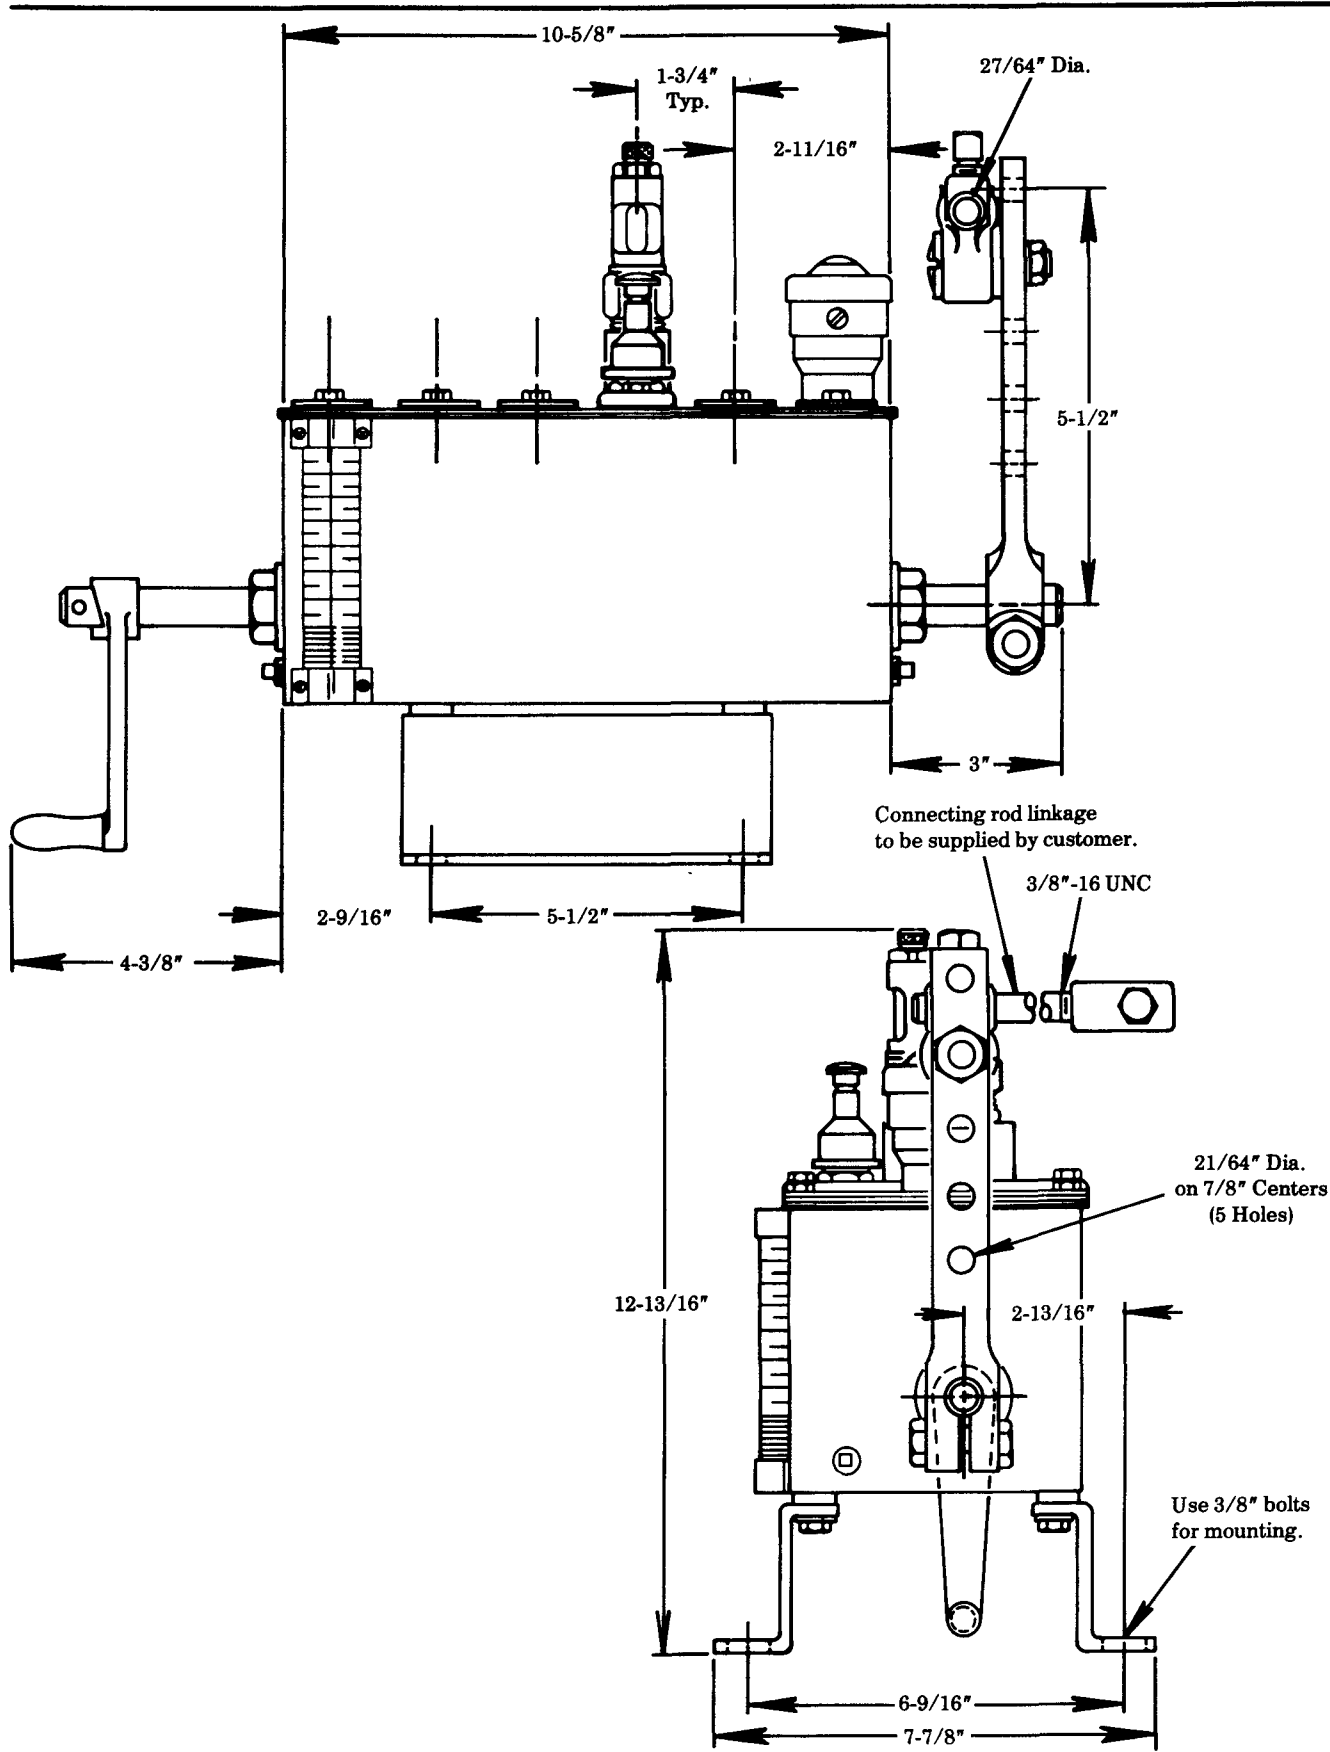

RETAIN THIS INFORMATION FOR FUTURE REFERENCE

When ordering replacement parts, list: Part Number, Description, Model Number, and Series Letter.
LINCOLN ST. LOUIS provides a Distributor Network that stocks equipment and replacement parts.