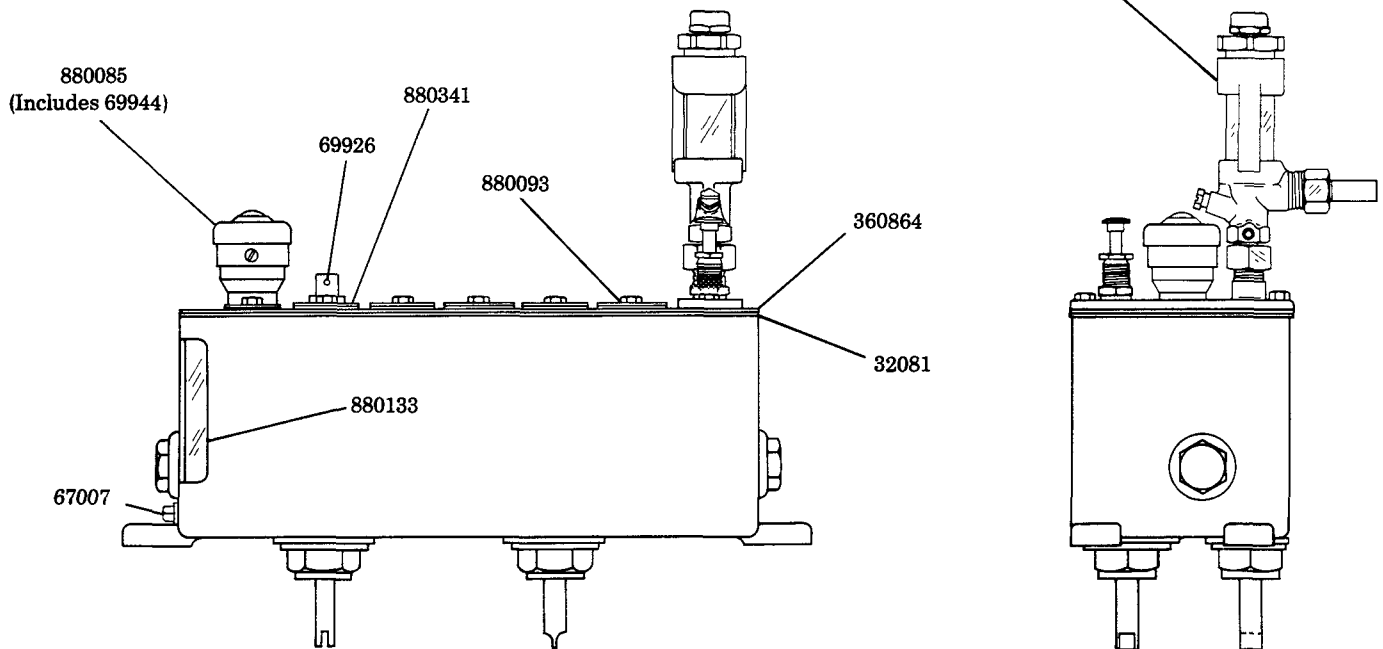

R.H. BOTTOM VERTICAL ROTARY  
WITH FILTER DRIVE  
1 GAL. RESERVOIR, 30:1 RATIO  
CLOCKWISE ROTATION

Includes Buna-N oil seals

### DRIVE ADAPTATION

Refer to Section M3,  
Page 16 Series.

34622 included with pumps,  
slot covers and filler.

880031  
Refer to  
Section M1  
Page 2 Series

### SERVICE PARTS

Part	Qty.	Description
32081	1	Cover gasket
34622	As req'd.	Gasket
67007	1	Drain plug
69926	1	Pin
69944	1	Strainer
360864	1	Cover plate
880031	As req'd.	Model "SF" pump assembly
880085	1	Filler assembly
880093	As req'd.	Slot cover assembly
880133	1	Gauge glass assembly
880341	1	Sleeve cover assembly