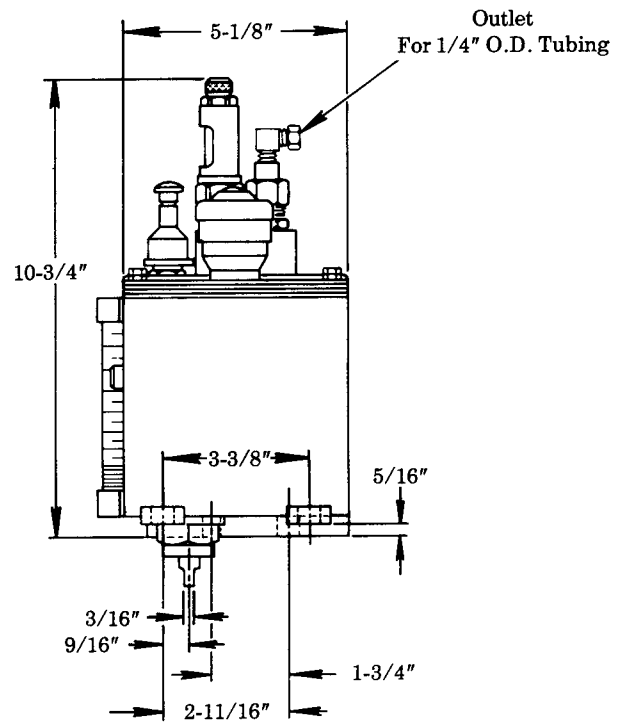

RETAIN THIS INFORMATION FOR FUTURE REFERENCE

When ordering replacement parts, list: Part Number, Description, Model Number, and Series Letter.
LINCOLN ST. LOUIS provides a Distributor Network that stocks equipment and replacement parts.