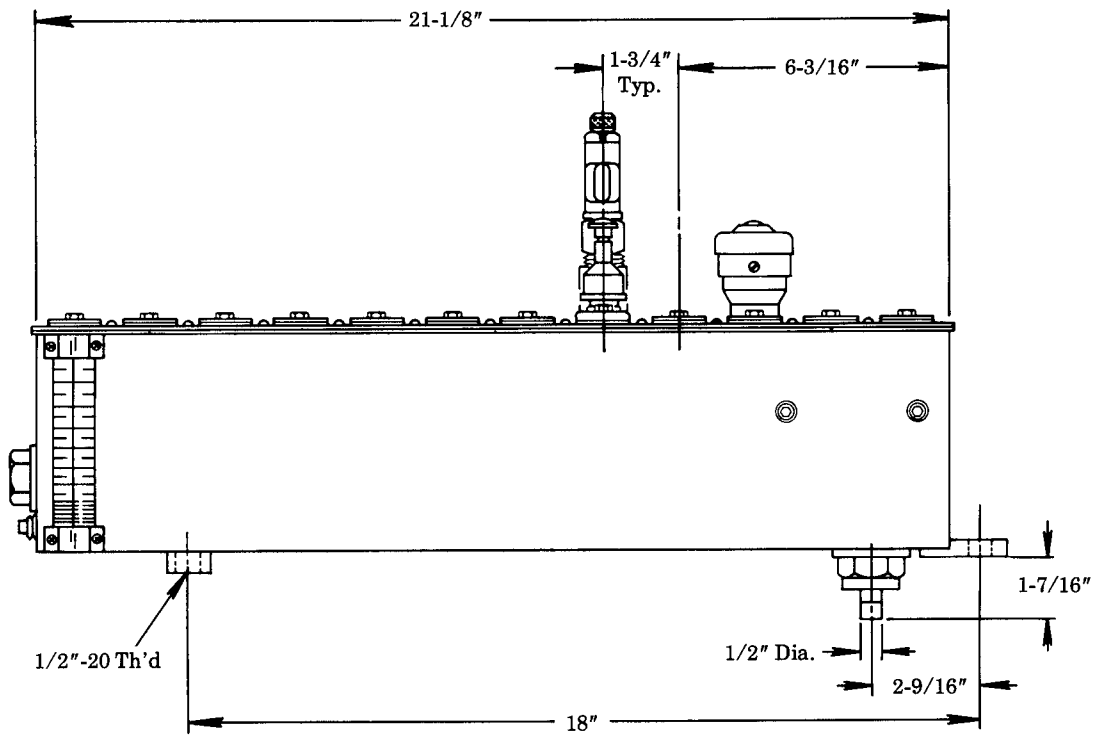

RETAIN THIS INFORMATION FOR FUTURE REFERENCE

When ordering replacement parts, list: Part Number, Description, Model Number, and Series Letter.
LINCOLN ST. LOUIS provides a Distributor Network that stocks equipment and replacement parts.