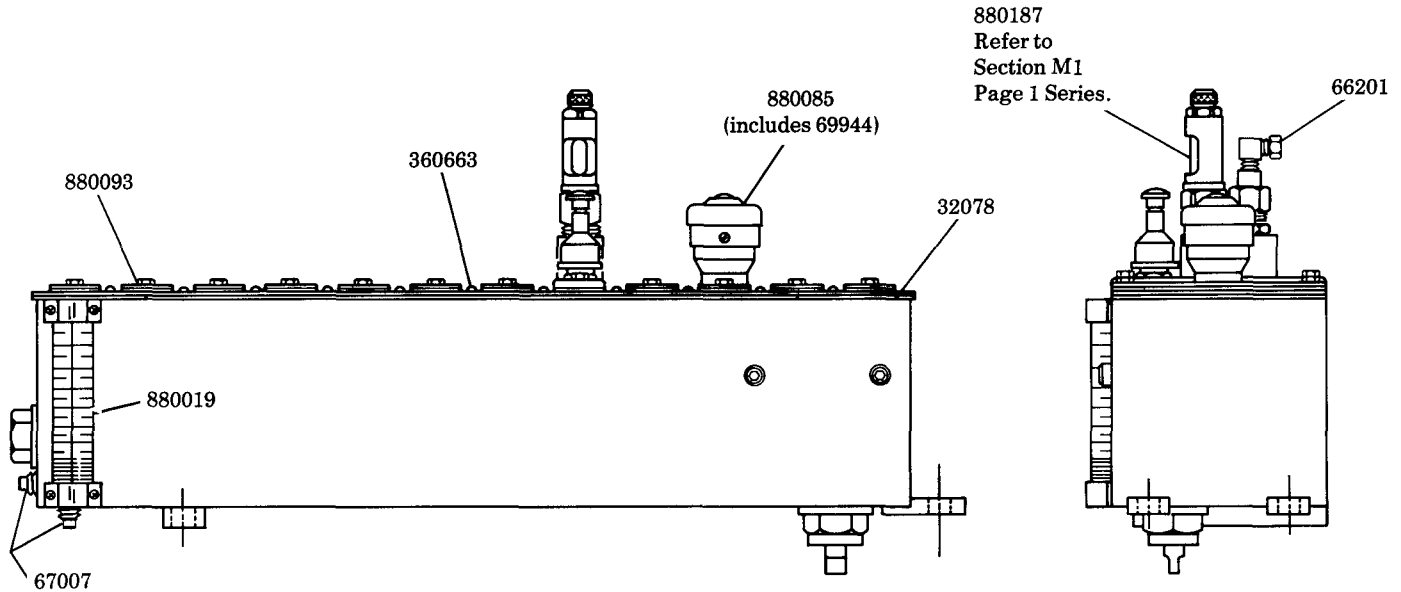

**LUBRICATOR**  
**R.H. BOTTOM VERTICAL DRIVE**  
**350:1 RATIO - 1.5 GALLON RESERVOIR**  
**INCLUDES BUNA-N OIL SEALS**

**Models 800504 SERIES**

**Series "B"**

34622 included with pumps,  
 slot covers and filler.

880187  
 Refer to  
 Section M1  
 Page 1 Series.

**DRIVE ADAPTATION:**  
 Refer to Section M3  
 Page 5 Series.

**SERVICE PARTS**

PART	QUAN.	DESCRIPTION
32078	1	Cover gasket
34622	As req'd	Gasket
66201	As req'd	90° Tube connector
67007	2	Drain plug
69944	1	Strainer
360663	1	Cover plate
880019	1	Gauge glass assembly
880085	1	Filler assembly
880093	As req'd	Slot cover assembly
880187	As req'd	Model "55" pump assembly