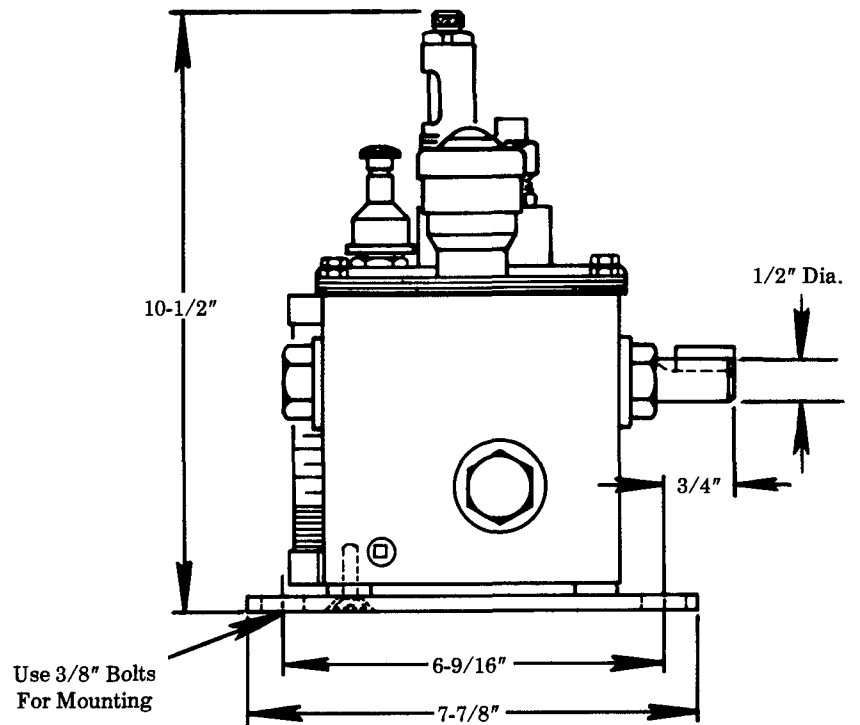

RETAIN THIS INFORMATION FOR FUTURE REFERENCE

When ordering replacement parts, list: Part Number, Description, Model Number, and Series Letter.
LINCOLN ST. LOUIS provides a Distributor Network that stocks equipment and replacement parts.