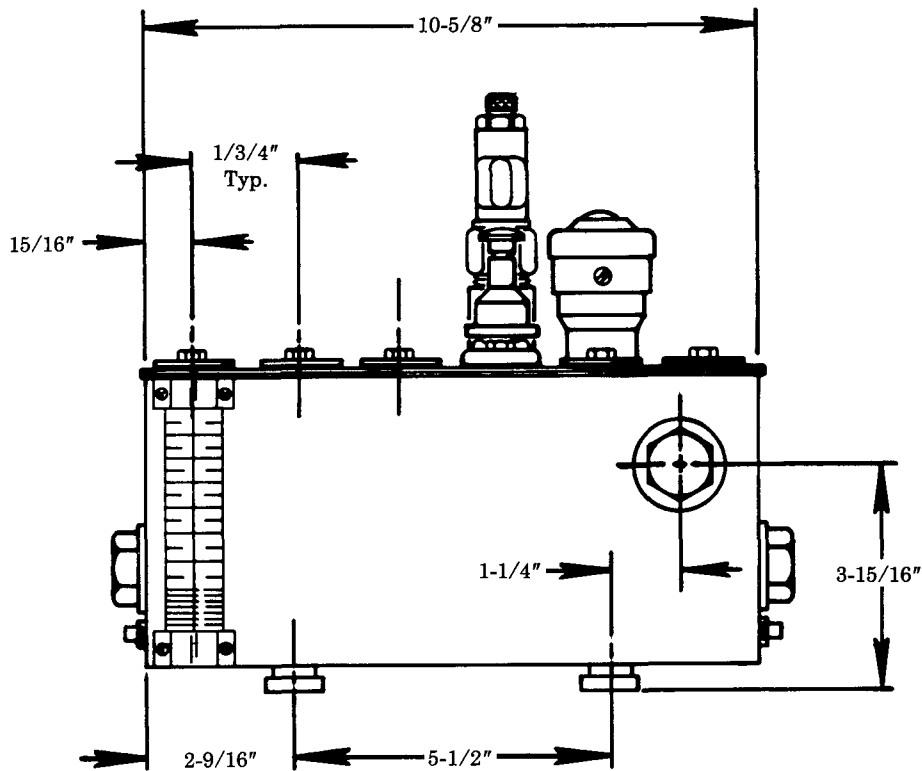

RETAIN THIS INFORMATION FOR FUTURE REFERENCE

When ordering replacement parts, list: Part Number, Description, Model Number, and Series Letter.
LINCOLN ST. LOUIS provides a Distributor Network that stocks equipment and replacement parts.