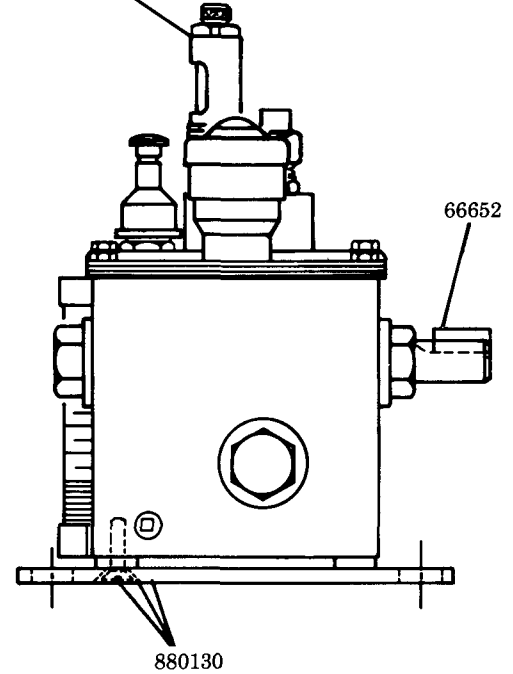

LUBRICATOR
 R.H. INTERNAL REAR ROTARY
 60:1 RATIO - 2 QUART RESERVOIR
 INCLUDES BUNA-N OIL SEALS

Model 800219 SERIES

Series " B "

34622 included with pumps,
 slot covers and filler.

880187
 Refer to Section M1
 Page 1 Series.

DRIVE ADAPTATION:
 Refer to Section M3
 Page 42 Series.

SERVICE PARTS

PART	QUAN.	DESCRIPTION
32077	1	Cover gasket
34622	As req'd	Gasket
66652	1	Key
67007	2	Drain plug
69944	1	Strainer
360659	1	Cover plate
880019	1	Gauge glass assembly
880085	1	Filler assembly
880093	As req'd	Slot cover assembly
880130	2	Bracket assembly
880187	As req'd	Model "55" pump assembly