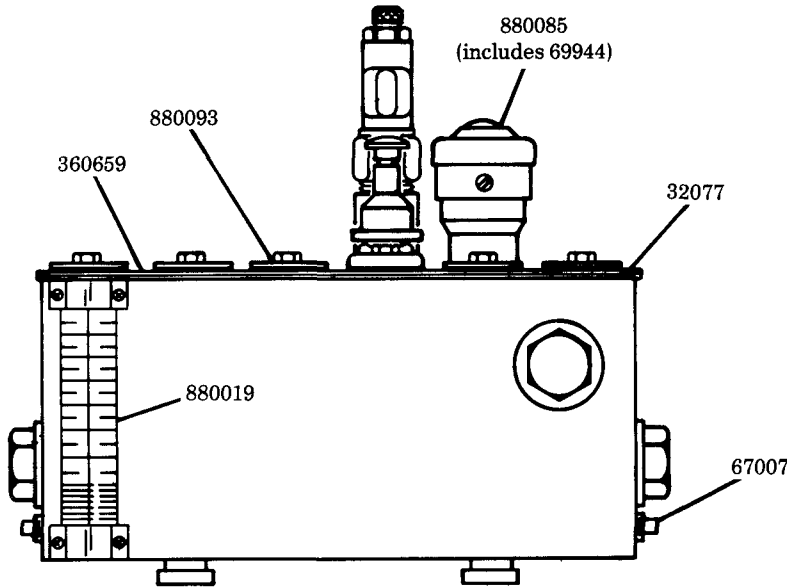

LUBRICATOR
 R.H. INTERNAL REAR ROTARY
 60:1 RATIO - 2 QUART RESERVOIR
 INCLUDES BUNA-N OIL SEALS

Model 800219 SERIES

Series " B "

34622 included with pumps,
 slot covers and filler.

880187
 Refer to Section M1
 Page 1 Series.

DRIVE ADAPTATION:
 Refer to Section M3
 Page 42 Series.

SERVICE PARTS

PART	QUAN.	DESCRIPTION
32077	1	Cover gasket
34622	As req'd	Gasket
66652	1	Key
67007	2	Drain plug
69944	1	Strainer
360659	1	Cover plate
880019	1	Gauge glass assembly
880085	1	Filler assembly
880093	As req'd	Slot cover assembly
880130	2	Bracket assembly
880187	As req'd	Model "55" pump assembly