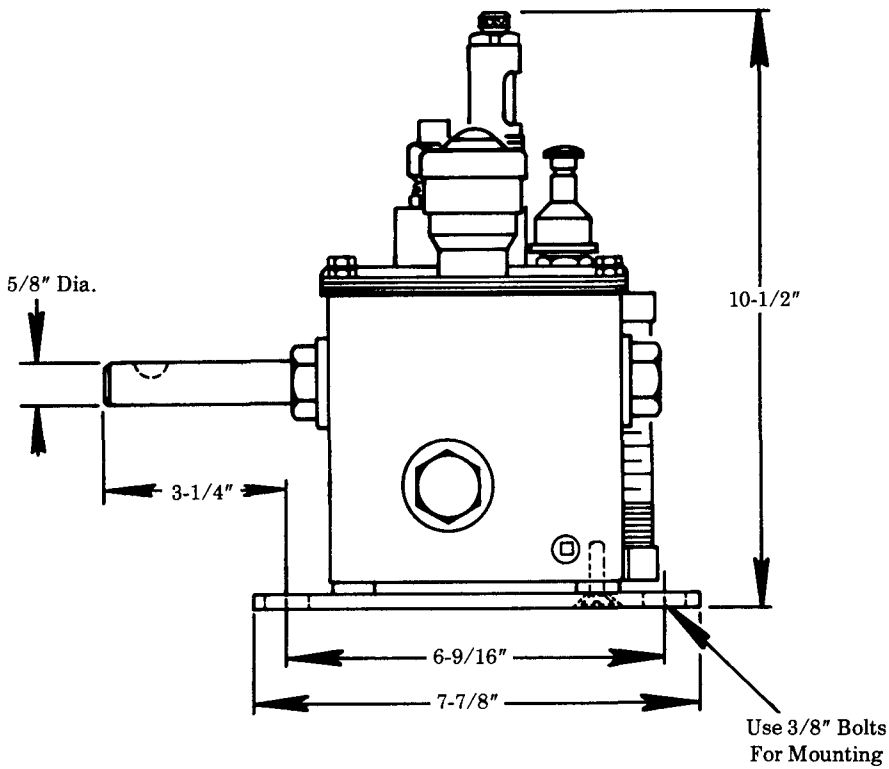

RETAIN THIS INFORMATION FOR FUTURE REFERENCE

When ordering replacement parts, list: Part Number, Description, Model Number, and Series Letter.
LINCOLN ST. LOUIS provides a Distributor Network that stocks equipment and replacement parts.