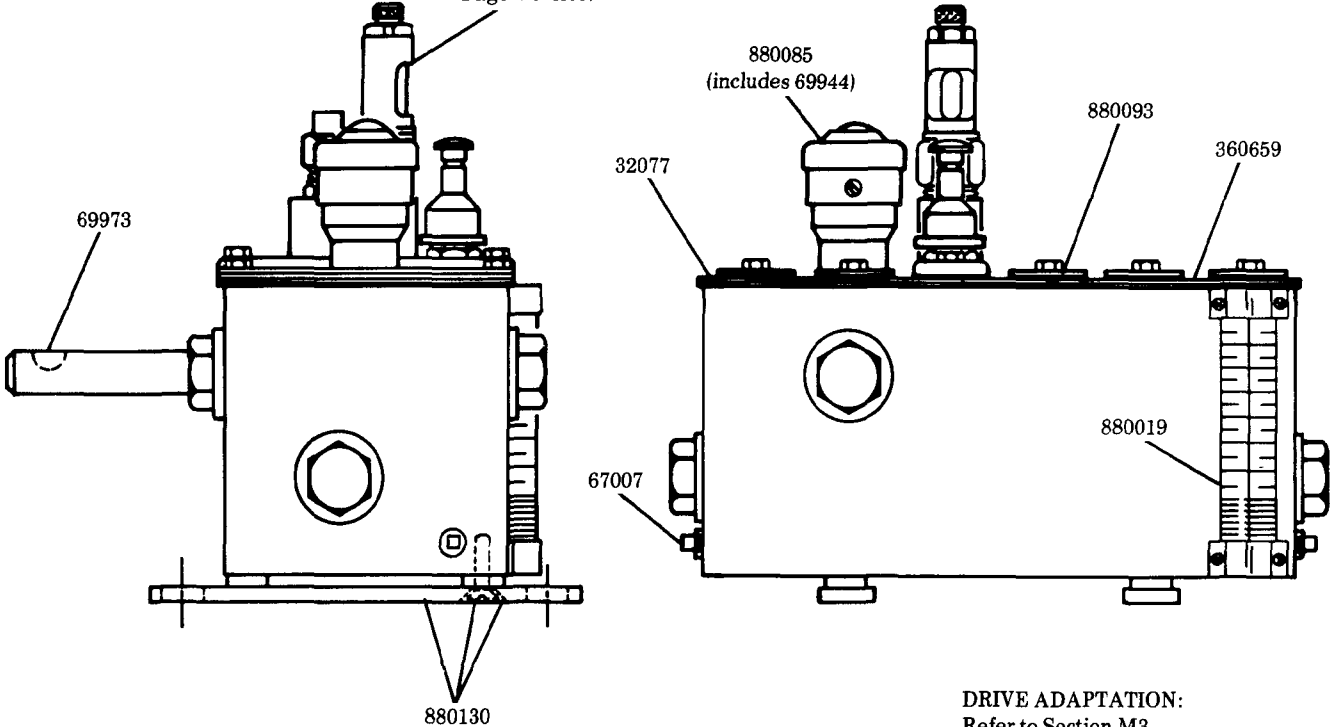

LUBRICATOR
 L.H. INTERNAL REAR ROTARY DRIVE
 60:1 RATIO - 2 QUART RESERVOIR
 INCLUDES BUNA-N OIL SEALS

Model 800505 SERIES

Series "B"

34622 included with pumps,
 slot covers and filler.

880187
 Refer to Section M1
 Page 1 Series.

DRIVE ADAPTATION:
 Refer to Section M3
 Page 43 Series.

SERVICE PARTS

PART	QUAN.	DESCRIPTION
32077	1	Cover gasket
34622	As req'd	Gasket
67007	2	Drain plug
69944	1	Strainer
69973	1	#5 Woodruff key
360659	1	Cover plate
880019	1	Gauge glass assembly
880085	1	Filler assembly
880093	As req'd	Slot cover assembly
880130	2	Bracket assembly
880187	As req'd	Model "55" pump assembly