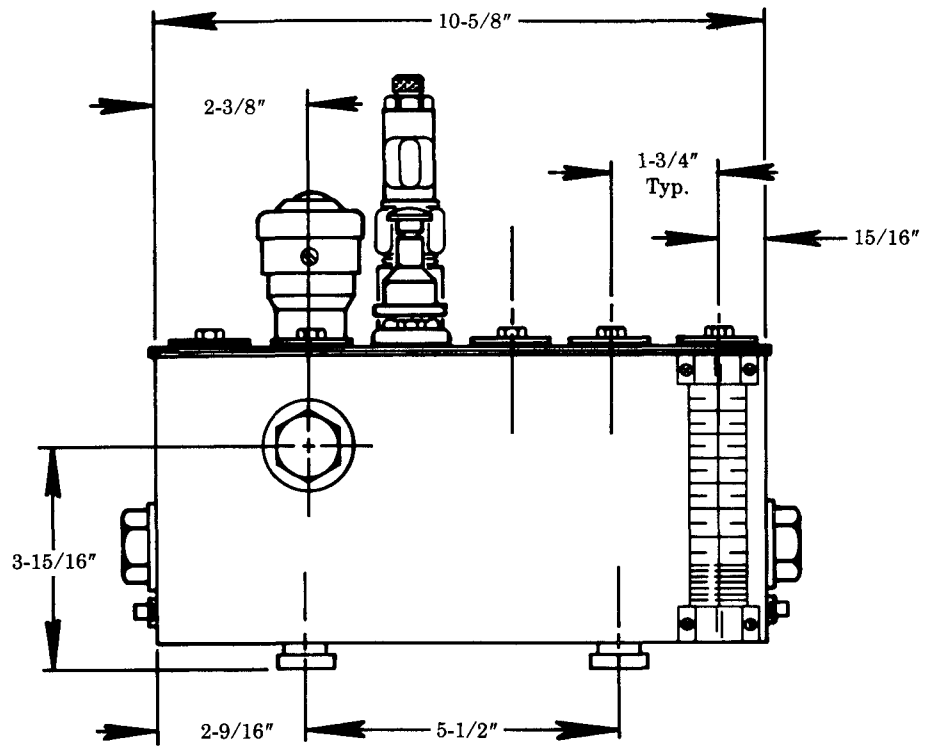

RETAIN THIS INFORMATION FOR FUTURE REFERENCE

When ordering replacement parts, list: Part Number, Description, Model Number, and Series Letter.
LINCOLN ST. LOUIS provides a Distributor Network that stocks equipment and replacement parts.