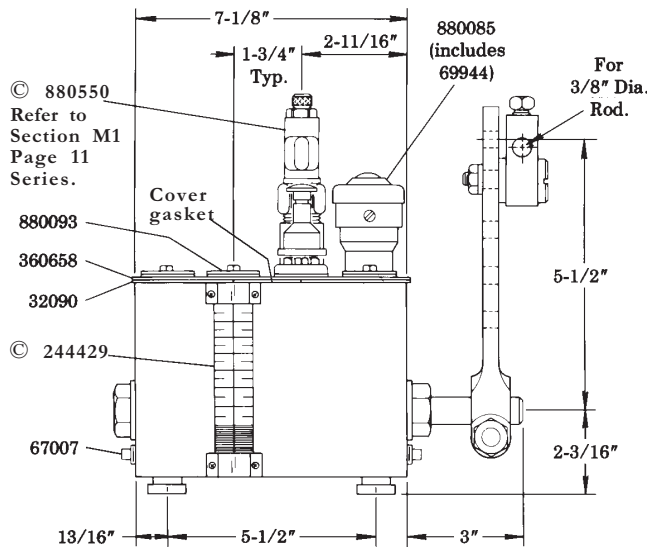

NOTE: Part numbers listed on this page are correct, although drawings may not accurately illustrate current production components.

R.H. INTERNAL RATCHET DRIVE
CLOCKWISE ROTATION
3 PT. RESERVOIR - BUNA-N OIL SEAL

DRIVE ADAPTATION:
Refer to Section M3
Page 31 Series.

© Indicates Change

SERVICE PARTS

PART	QTY	DESCRIPTION
32090	2	Cover gasket end
32091-14	Cut to fit	Cover gasket strip (10' length)
67007	2	Drain plug
69944	1	Strainer
244429	1	Fluid level gauge
360658	1	Cover plate
880072	1	Lever & clamp assembly
880085	1	Filler assembly
880093	As req'd	Slot cover assembly
880130	2	Bracket assembly
880550	As req'd	Model "55i" pump assembly