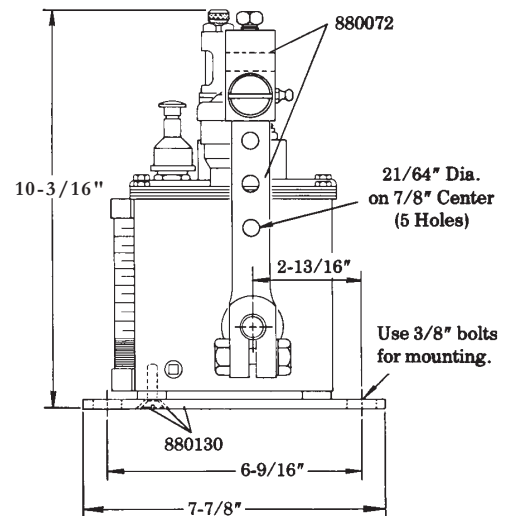

NOTE: Part numbers listed on this page are correct, although drawings may not accurately illustrate current production components.

R.H. INTERNAL RATCHET DRIVE
CLOCKWISE ROTATION
3 PT. RESERVOIR - BUNA-N OIL SEAL

DRIVE ADAPTATION:
Refer to Section M3
Page 31 Series.

© Indicates Change

SERVICE PARTS

PART	QTY	DESCRIPTION
32090	2	Cover gasket end
32091-14	Cut to fit	Cover gasket strip (10' length)
67007	2	Drain plug
69944	1	Strainer
244429	1	Fluid level gauge
360658	1	Cover plate
880072	1	Lever & clamp assembly
880085	1	Filler assembly
880093	As req'd	Slot cover assembly
880130	2	Bracket assembly
880550	As req'd	Model "55i" pump assembly