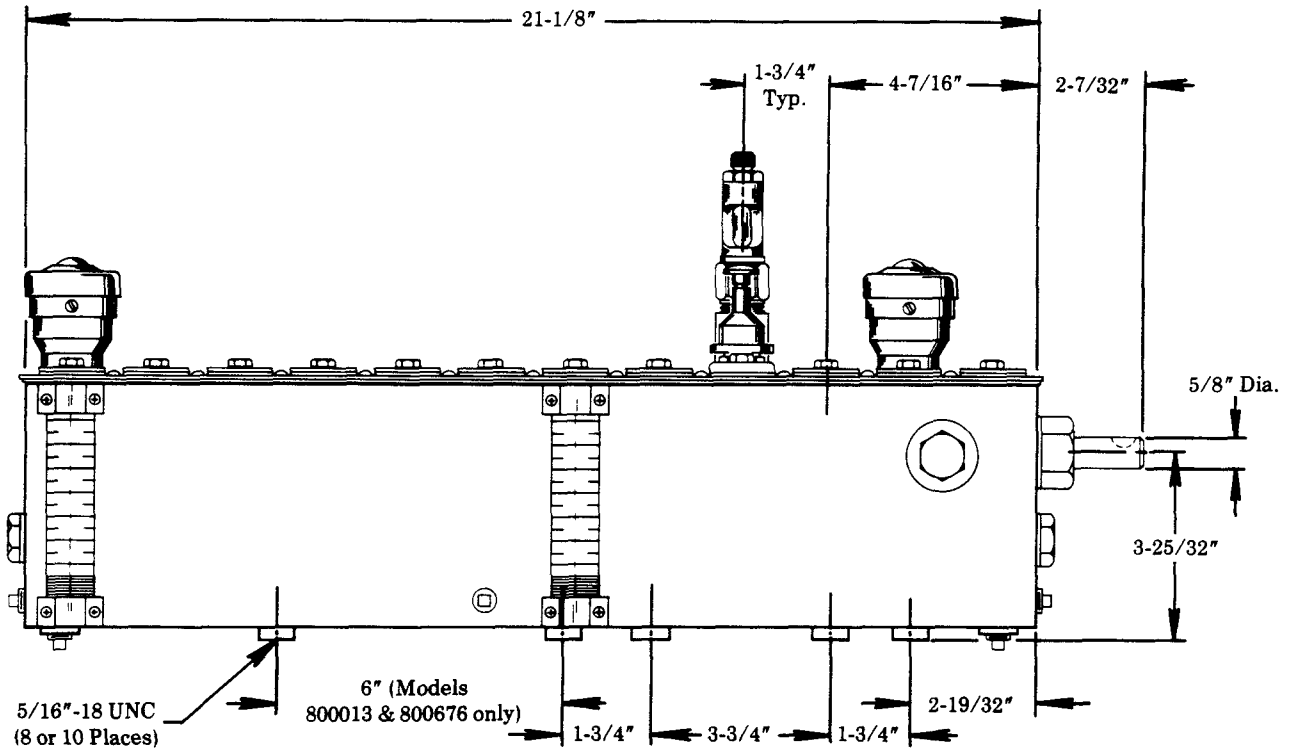

RETAIN THIS INFORMATION FOR FUTURE REFERENCE

When ordering replacement parts, list: Part Number, Description, Model Number, and Series Letter.

LINCOLN provides a Distributor Network that stocks equipment and replacement parts.