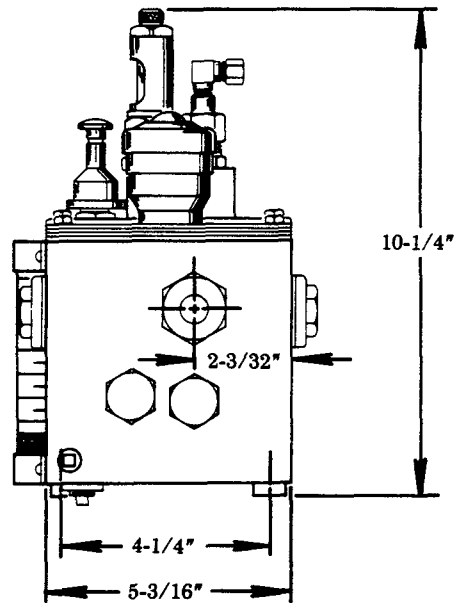

RETAIN THIS INFORMATION FOR FUTURE REFERENCE

When ordering replacement parts, list: Part Number, Description, Model Number, and Series Letter.

LINCOLN provides a Distributor Network that stocks equipment and replacement parts.