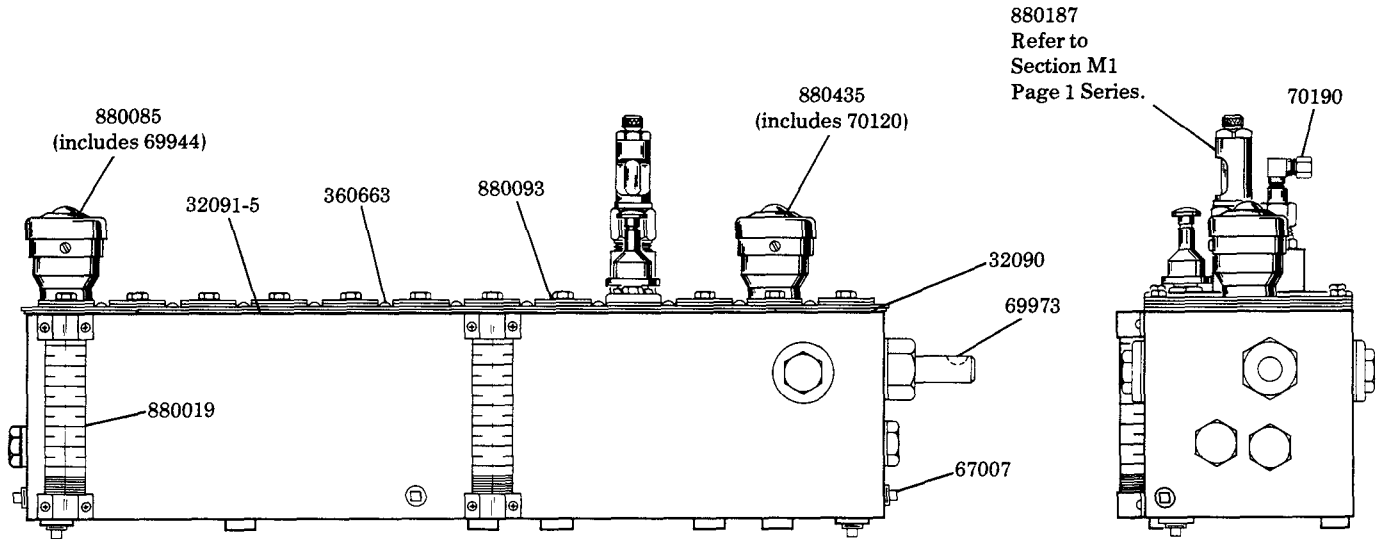

LUBRICATOR
R.H. END DRIVE
1.5 GALLON RESERVOIR
INCLUDES BUNA-N OIL SEALS

Models 800013
800613 & 800676 SERIES
Series "B"

34622 included with pumps,
 slot covers and fillers.

MODEL	RATIO	67007	70190	880019	880085	DRIVE PAGE REFERENCE
800013	111:1	5 req'd	One per Pump	2 req'd	1 req'd	M3-2 Series
800613	111:1	3 req'd	One per Pump	1 req'd	—	M3-2 Series
800676	37.3:1	5 req'd	—	2 req'd	1 req'd	M3-41 Series

SERVICE PARTS

PART	QUAN.	DESCRIPTION
32090	2	Cover gasket end
32091-5	2	Cover gasket strip
34622	As req'd	Gasket
67007	*	Drain plug
69944	As req'd	Strainer
69973	1	#5 Woodruff key
70120	1	Strainer
70190	*	1/4" O.D. Tube connector
360663	1	Cover plate
880019	*	Gauge glass assembly
880085	*	Filler assembly
880093	As req'd	Slot cover assembly
880187	As req'd	Model "55" pump assembly
880435	1	Filler assembly