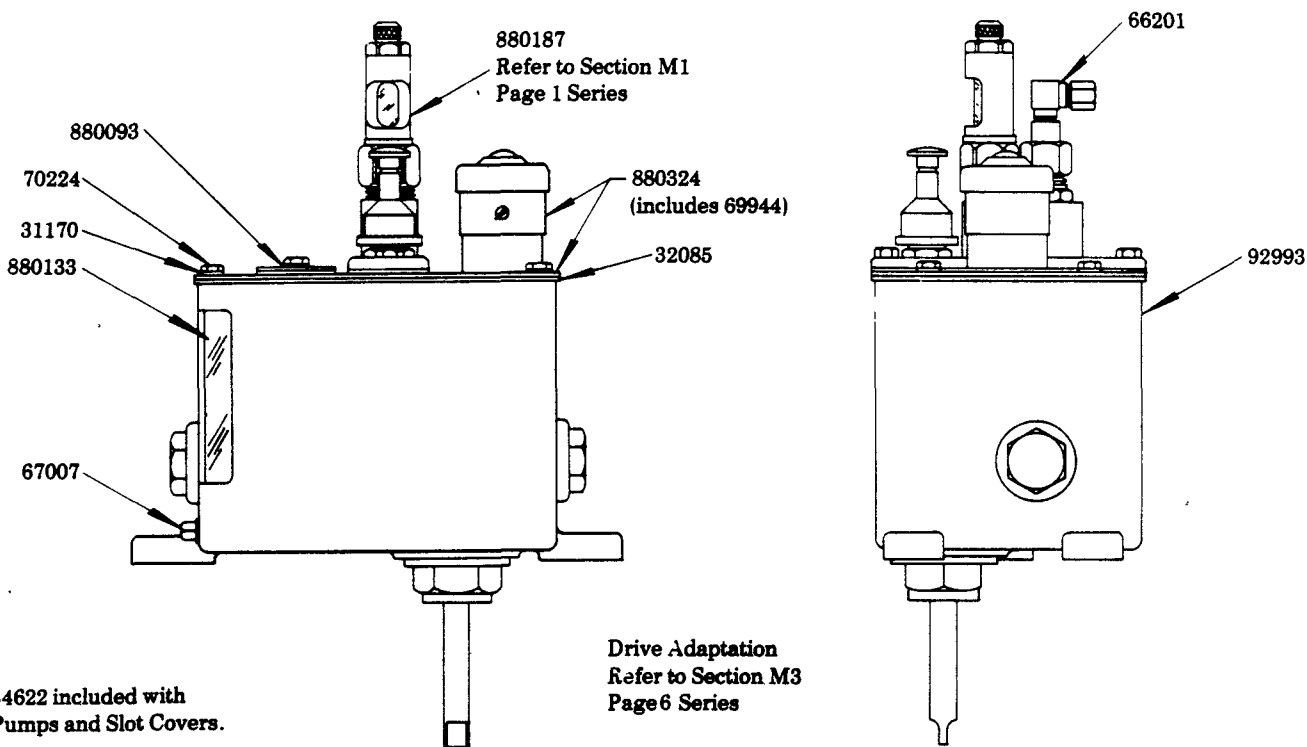

LUBRICATOR
R.H. BOTTOM VERTICAL DRIVE
30:1 RATIO
3 PINT RESERVOIR

Model 800006 SERIES

SERVICE PARTS

PART NO.	QUAN.	DESCRIPTION
31170	4	Washer
32085	1	Cover Gasket
34622	As Req'd.	Gasket
66201	As Req'd.	90° Tube Connector
67007	1	Drain Plug
69944	1	Strainer
70224	4	Screw
92993	1	Reservoir
880093	As Req'd.	Slot Cover Assembly
880133	1	Gauge Glass Assembly
880187	As Req'd.	Model "55" Pump
880324	1	Cover Assembly