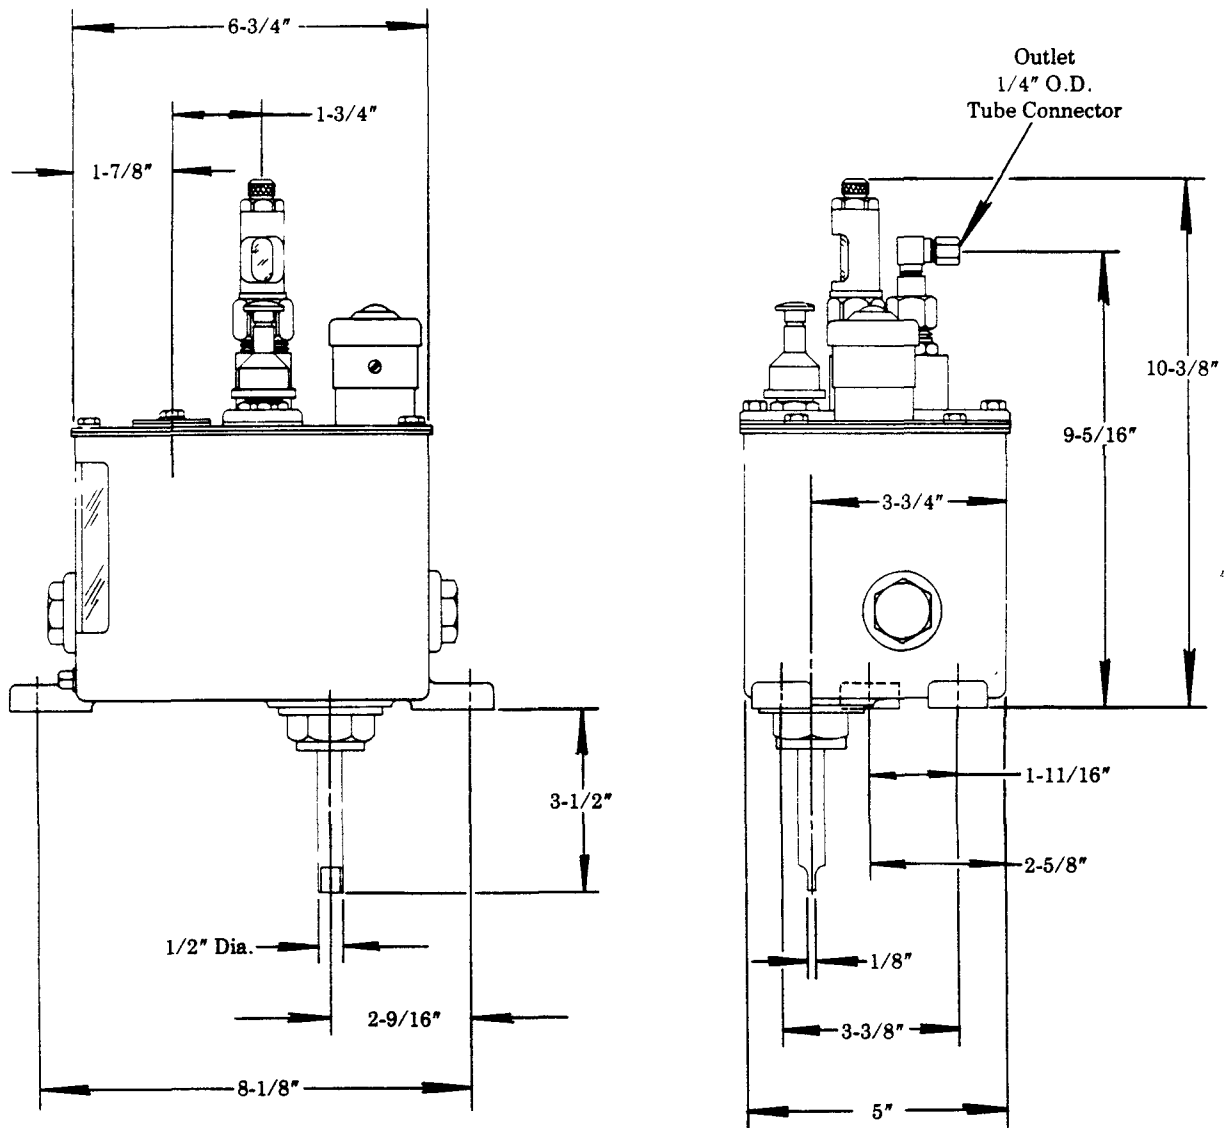

RETAIN THIS INFORMATION FOR FUTURE REFERENCE

When ordering replacement parts, list: Part Number, Description, Model Number, and Series Letter.
LINCOLN ST. LOUIS provides a Distributor Network that stocks equipment and replacement parts.