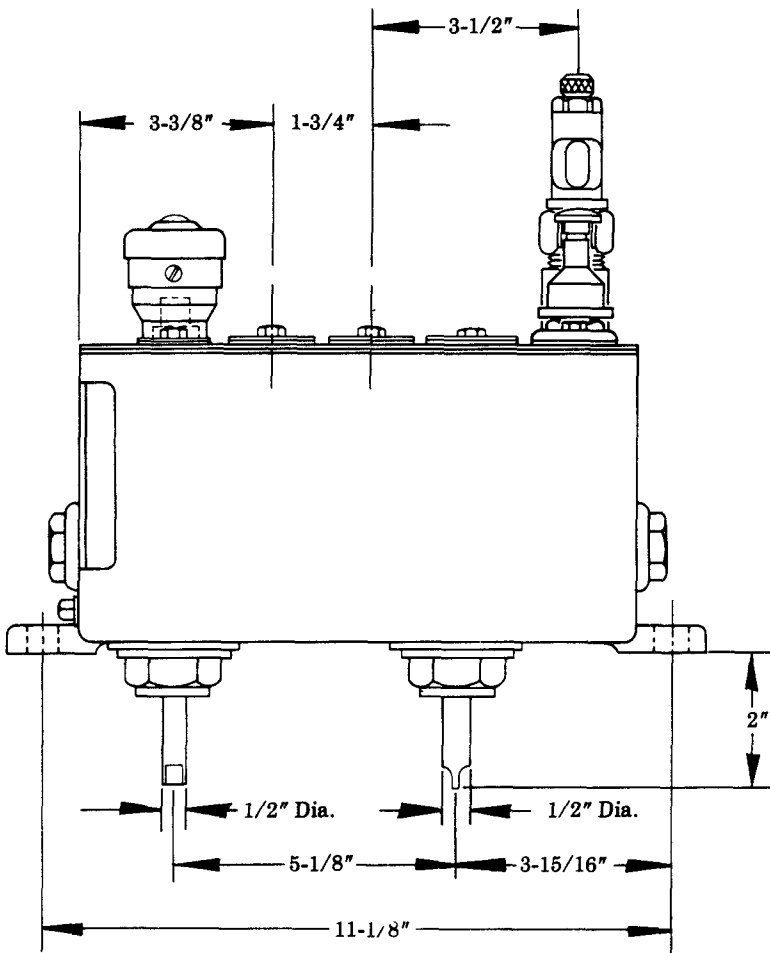

RETAIN THIS INFORMATION FOR FUTURE REFERENCE

When ordering replacement parts, list: Part Number, Description, Model Number, and Series Letter.
LINCOLN ST. LOUIS provides a Distributor Network that stocks equipment and replacement parts.