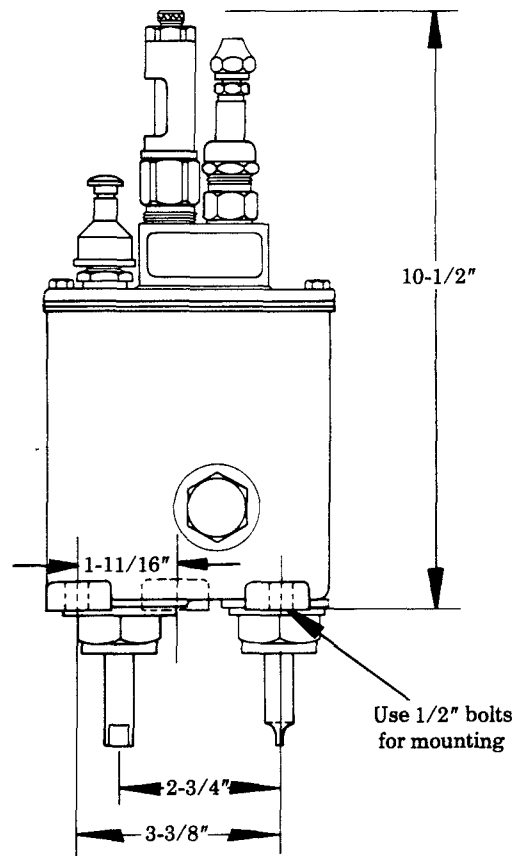

RETAIN THIS INFORMATION FOR FUTURE REFERENCE

When ordering replacement parts, list: Part Number, Description, Model Number, and Series Letter.
LINCOLN ST. LOUIS provides a Distributor Network that stocks equipment and replacement parts.