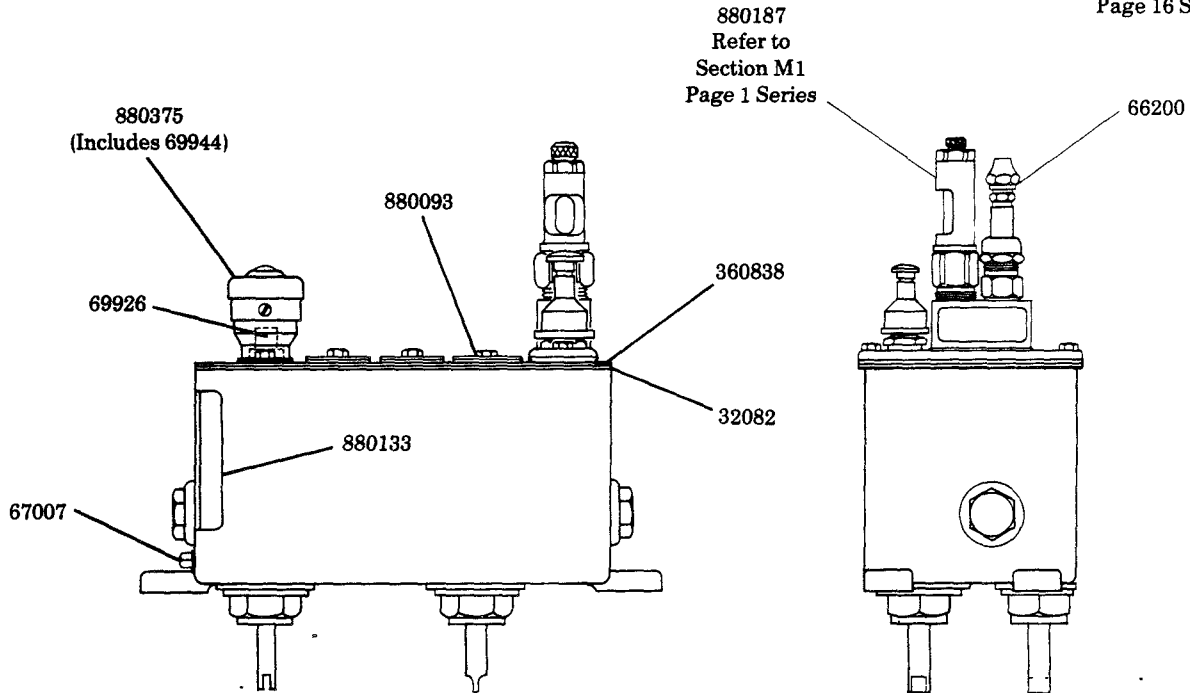

**LUBRICATOR**  
**R.H. BOTTOM VERTICAL ROTARY**  
**WITH FILTER DRIVE**  
**2 QT. RESERVOIR, 30:1 RATIO**

**Models 800192**  
**800493 SERIES**  
**Series "C"**

800192-Includes Buna-N Oil Seals  
 800493-Includes Viton Oil Seals

34622 included with pumps,  
 slot covers and filler.

**DRIVE ADAPTATION**

Refer to Section M3  
 Page 16 Series.

**SERVICE PARTS**

PART	QUAN.	DESCRIPTION
32082	1	Cover gasket
34622	As req'd.	Gasket
66200	As req'd.	Tube connector (Model 800493 only)
67007	1	Drain plug
69926	1	Groove pin
69944	1	Strainer
360838	1	Cover plate
880187	As req'd.	Model "55" pump assembly
880093	As req'd.	Slot cover assembly
880133	1	Gauge glass assembly
880375	1	Filler assembly