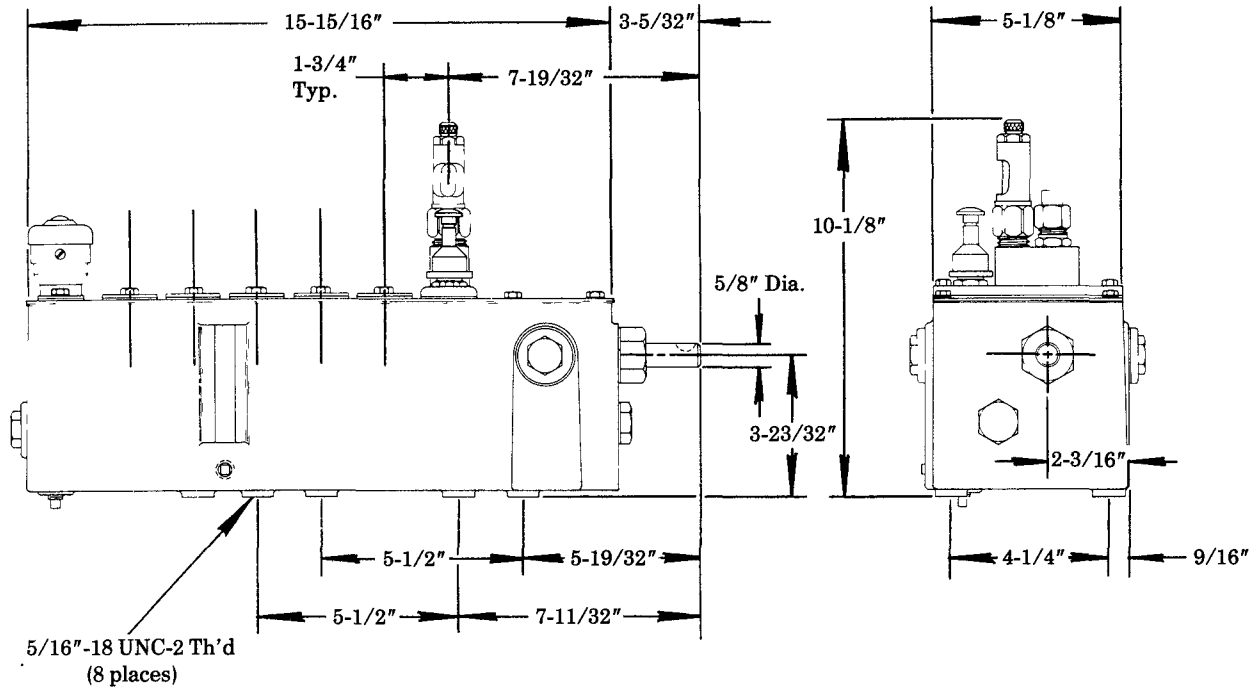

——— RETAIN THIS INFORMATION FOR FUTURE REFERENCE ———
When ordering replacement parts, list: Part Number, Description, Model Number, and Series Letter.
LINCOLN ST. LOUIS provides a Distributor Network that stocks equipment and replacement parts.