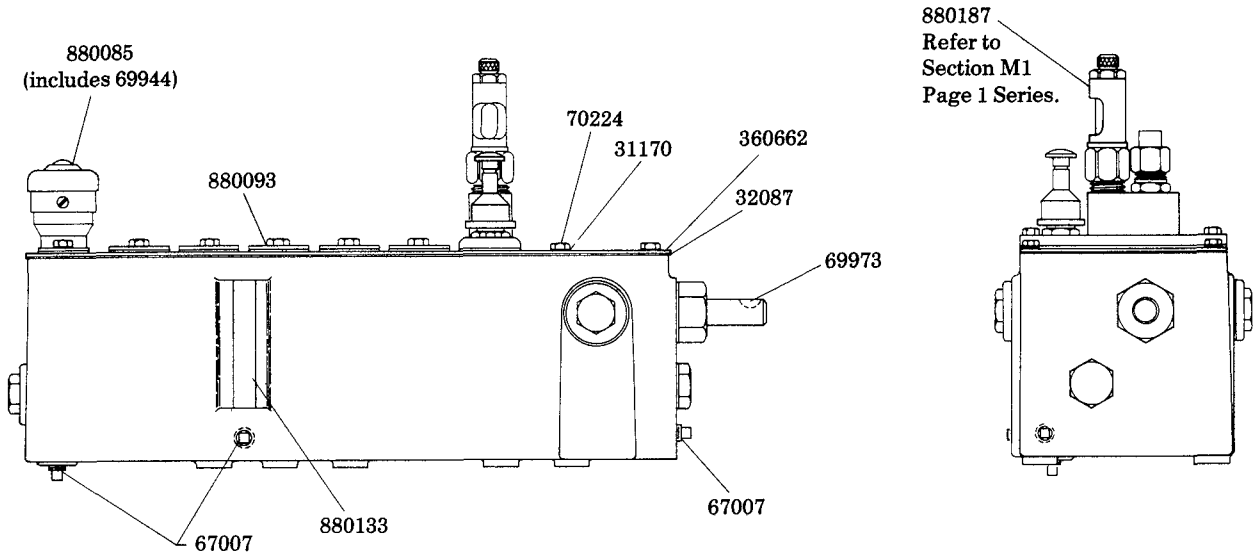

LUBRICATOR
R.H. END DRIVE, 37.3:1 RATIO
1 GALLON RESERVOIR

Model 800675 SERIES

Series "B"

34622 included with pumps,
 slot covers and filler.

Drive Adaptation
 Refer to Section M3
 Page 34 Series.

SERVICE PARTS

PART	QUAN.	DESCRIPTION
31170	4	Gasket
32087	1	Cover gasket
34622	As req'd	Gasket
67007	3	Drain plug
69944	1	Strainer
69973	1	#5 Woodruff key
70224	4	Screw
360662	1	Cover plate
880085	1	Filler assembly
880093	As req'd	Slot cover assembly
880133	1	Gauge glass assembly
880187	As req'd	Model "55" pump assembly