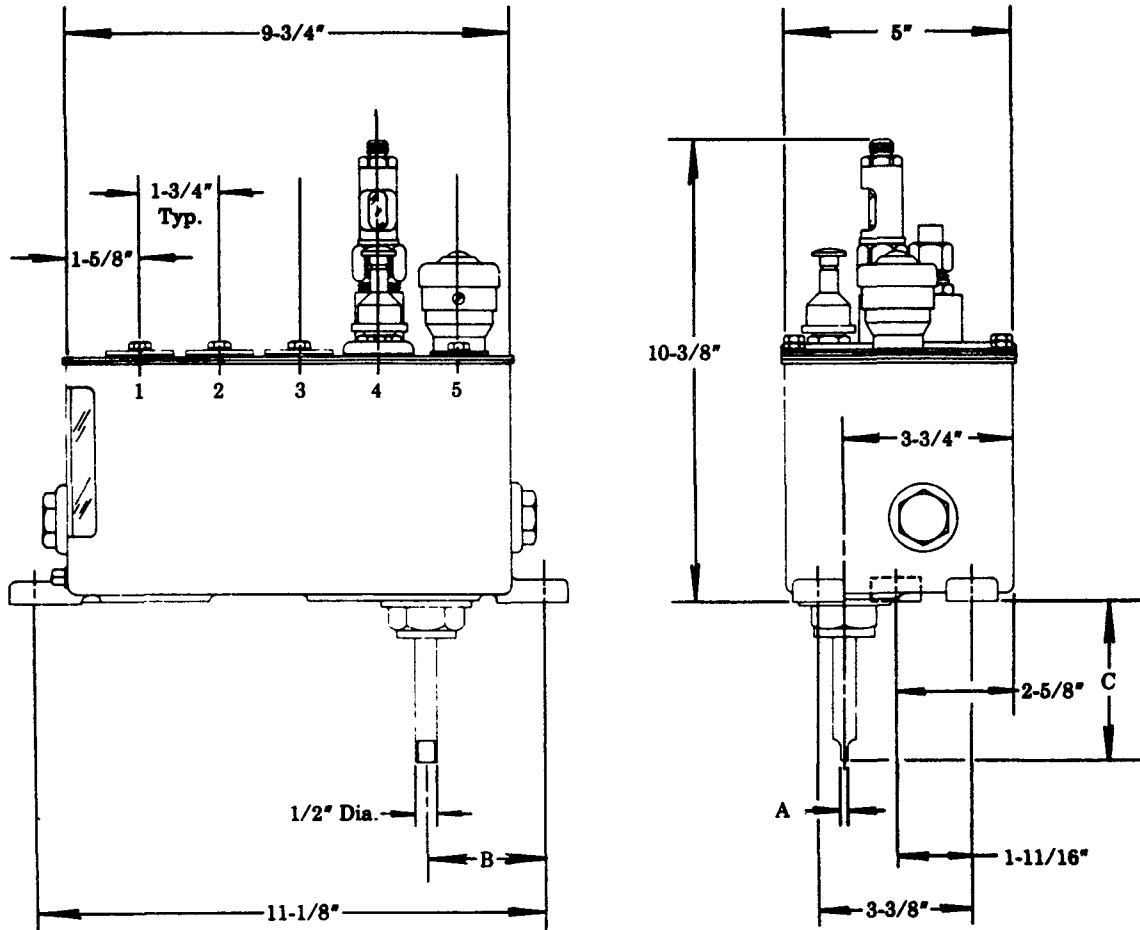

**Pump Stations Not Available
Because of Drive Interference**

MODEL	STATION
800231	5
800268	4

DIMENSIONS

MODEL	A	B	C
800231	1/8"	2-9/16"	3-1/2"
800268	3/16"	3-15/16"	2"

RETAIN THIS INFORMATION FOR FUTURE REFERENCE

When ordering replacement parts, list: Part Number, Description, Model Number, and Series Letter.
LINCOLN ST. LOUIS provides a Distributor Network that stocks equipment and replacement parts.