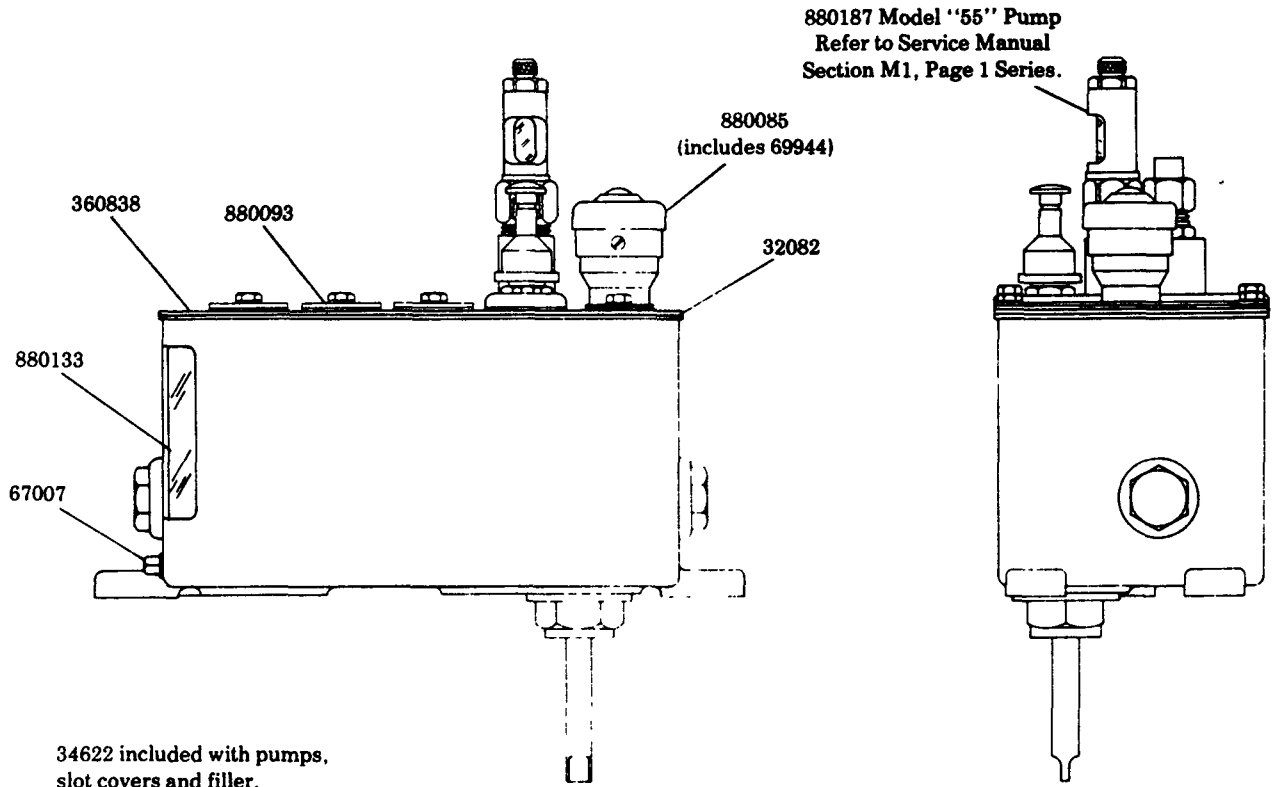

LUBRICATOR

R.H. BOTTOM VERTICAL DRIVE
30:1 RATIO 2 QT. RESERVOIR
CONTAINS BUNA-N OIL SEALS

Models 800231
800268 SERIES
Series "C"

34622 included with pumps,
slot covers and filler.

Drive Adaptation:
Refer to Section M3
Page 6 Series.

SERVICE PARTS

PART	QUAN.	DESCRIPTION
32082	1	Cover gasket
34622	As req'd.	Gasket
67007	1	Drain plug
69944	1	Strainer
360838	1	Cover plate
880085	1	Filler assembly
880093	As req'd.	Slot cover assembly
880133	1	Gauge glass assembly
880187	As req'd.	Model "55" pump

DIMENSIONS

MODEL	A	B	C
800231	1/8"	2-9/16"	3-1/2"
800268	3/16"	3-15/16"	2"

RETAIN THIS INFORMATION FOR FUTURE REFERENCE

When ordering replacement parts, list: Part Number, Description, Model Number, and Series Letter.
 LINCOLN ST. LOUIS provides a Distributor Network that stocks equipment and replacement parts.